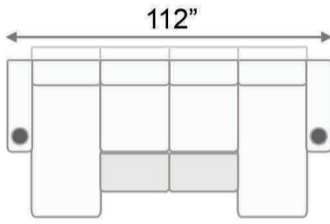

Armrest Width: 7"/10.5" Distance from wall needed for full recline: 5" Distance from wall needed for full recline: 14"

Double Arm Recliner RAF Recliner Double Arm Recliner RAF Recliner Armless Recliner

LAF Chaiselounger RAF Chaiselounger

Upright Position T.V. Position' Recline Full Recline Position

Fully Reclined Chaiselounger

Popular Straight Configurations

Row of 3 Sofa w/
Outside Chaiselounger

Row of 4 Sofa w/
Outside Chaiseloungers

Row of 4 Sofa w/
Middle Double Chaise

Row of 4 Middle Loveseat w/
Outside Chaiseloungers

Row of 4 Middle Loveseat w/
Middle Double Chaiseloungers