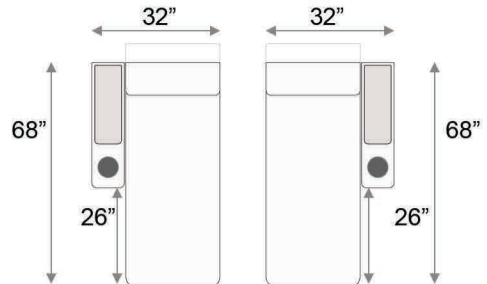

Armrest Width: 7"/10.5" Distance from wall needed for full recline: 5" Distance from wall needed for full recline: 14"

Double Arm Recliner RAF Recliner Double Arm Recliner RAF Recliner Armless Recliner

LAF Chaiselounger RAF Chaiselounger

Upright Position T.V. Position' Recline Full Recline Position

Fully Reclined Chaiselounger

Popular Straight Configurations

Row of 3 Sofa w/
Outside Chaiselounger

Row of 4 Sofa w/
Outside Chaiseloungers

Row of 4 Sofa w/
Middle Double Chaise

Row of 4 Middle Loveseat w/
Outside Chaiseloungers

Row of 4 Middle Loveseat w/
Middle Double Chaiseloungers