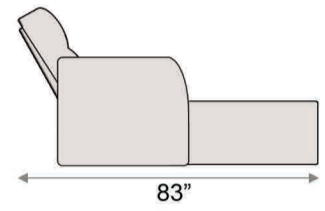

Armrest Width: 7"/10.5" Distance from wall needed for full recline: 5" Distance from wall needed for full recline: 14"

Double Arm Recliner RAF Recliner Double Arm Recliner RAF Recliner Armless Recliner

LAF Chaiselounger RAF Chaiselounger

Upright Position T.V. Position' Recline Full Recline Position

Fully Reclined Chaiselounger

Popular Straight Configurations

Row of 3 Sofa w/
Outside Chaiselounger

Row of 4 Sofa w/
Outside Chaiseloungers