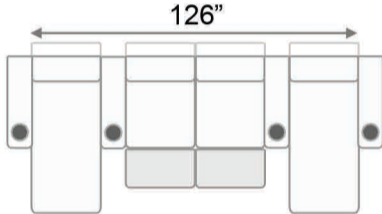

Armrest Width: 7"/10.5" Distance from wall needed for full recline: 5" Distance from wall needed for full recline: 14"

Double Arm Recliner RAF Recliner Double Arm Recliner RAF Recliner Armless Recliner

LAF Chaiselounger RAF Chaiselounger

Upright Position T.V. Position' Recline Full Recline Position

Fully Reclined Chaiselounger

Popular Straight Configurations

Row of 3 Sofa w/
Outside Chaiselounger

Row of 4 Sofa w/
Outside Chaiseloungers

Row of 4 Sofa w/
Middle Double Chaise

Row of 4 Middle Loveseat w/
Outside Chaiseloungers

Row of 4 Middle Loveseat w/
Middle Double Chaiseloungers