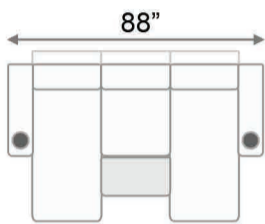

Armrest Width: 7"/10.5" Distance from wall needed for full recline: 5" Distance from wall needed for full recline: 14"

Double Arm Recliner RAF Recliner Double Arm Recliner RAF Recliner Armless Recliner

LAF Chaiselounger RAF Chaiselounger

Upright Position T.V. Position' Recline Full Recline Position

Fully Reclined Chaiselounger

Popular Straight Configurations

Row of 3 Sofa w/
Outside Chaiselounger

Row of 4 Sofa w/
Outside Chaiseloungers

Row of 4 Sofa w/
Middle Double Chaise

Row of 4 Middle Loveseat w/
Outside Chaiseloungers

Row of 4 Middle Loveseat w/
Middle Double Chaiseloungers