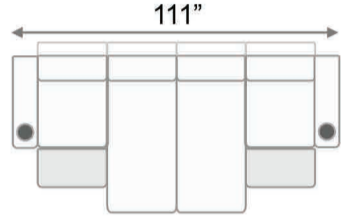

Armrest Width: 7"/10.5" Distance from wall needed for full recline: 5" Distance from wall needed for full recline: 14"

Double Arm Recliner RAF Recliner Double Arm Recliner RAF Recliner Armless Recliner

LAF Chaiselounger RAF Chaiselounger

Upright Position T.V. Position' Recline Full Recline Position

Fully Reclined Chaiselounger

Popular Straight Configurations

Row of 3 Sofa w/
Outside Chaiselounger

Row of 4 Sofa w/
Outside Chaiseloungers

Row of 4 Sofa w/
Middle Double Chaise

Row of 4 Middle Loveseat w/
Outside Chaiseloungers

Row of 4 Middle Loveseat w/
Middle Double Chaiseloungers