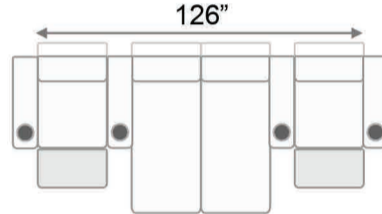

Armrest Width: 7"/10.5" Distance from wall needed for full recline: 5" Distance from wall needed for full recline: 14"

Double Arm Recliner RAF Recliner Double Arm Recliner RAF Recliner Armless Recliner

LAF Chaiselounger RAF Chaiselounger

Upright Position T.V. Position' Recline Full Recline Position

Fully Reclined Chaiselounger

Popular Straight Configurations

Row of 3 Sofa w/
Outside Chaiselounger

Row of 4 Sofa w/
Outside Chaiseloungers

Row of 4 Sofa w/
Middle Double Chaise

Row of 4 Middle Loveseat w/
Outside Chaiseloungers

Row of 4 Middle Loveseat w/
Middle Double Chaiseloungers