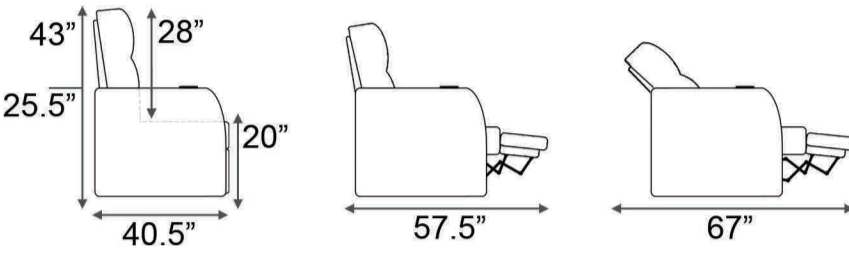

Armrest Width: 7"/10.5" Distance from wall needed for full recline: 5" Distance from wall needed for full recline: 14"

Double Arm Recliner RAF Recliner Double Arm Recliner RAF Recliner Armless Recliner

LAF Chaiselounger RAF Chaiselounger

Upright Position T.V. Position' Recline Full Recline Position

Fully Reclined Chaiselounger

Popular Straight Configurations

Row of 3 Sofa w/
Outside Chaiselounger

Row of 4 Sofa w/
Outside Chaiseloungers