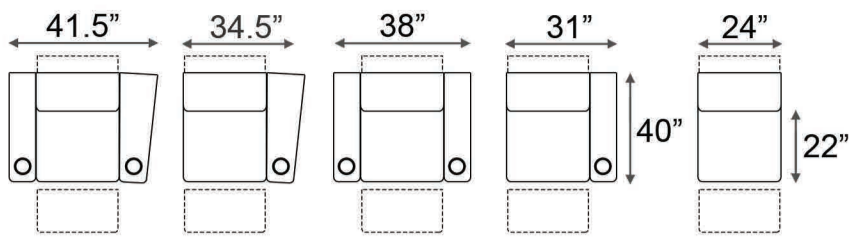

Armrest Width: 7"/10.5" Distance from wall needed for full recline: 5" Distance from wall needed for full recline: 14"

Double Arm Recliner RAF Recliner Double Arm Recliner RAF Recliner Armless Recliner

LAF Chaiselounger RAF Chaiselounger

Upright Position T.V. Position' Recline Full Recline Position

Fully Reclined Chaiselounger

Popular Straight Configurations

Row of 3 Sofa w/
Outside Chaiselounger

Row of 4 Sofa w/
Outside Chaiseloungers

Row of 4 Sofa w/
Middle Double Chaise

Row of 4 Middle Loveseat w/
Outside Chaiseloungers

Row of 4 Middle Loveseat w/
Middle Double Chaiseloungers