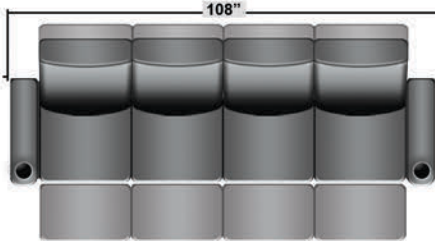

## Pieces & Dimensions

Single Recliner

Upright Seating Position

T.V. Position Recline

Fully Reclined Position

Distance from wall needed for full recline: 3"

## Popular Configurations

Row of 2

Row of 2 Loveseat

Row of 3

Row of 3 Sofa

Row of 3 Loveseat Right

Row of 3 Loveseat Left

Row of 4

Row of 4 Sofa

Row of 4 Middle Loveseat

Row of 4 Dual Loveseats

Row of 5

Row of 5 Sofa