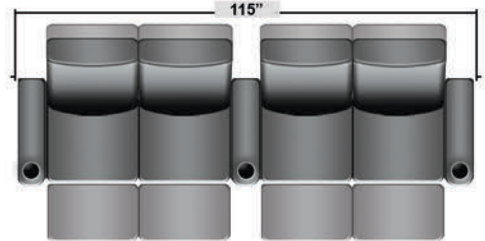

## Pieces & Dimensions

Single Recliner

Upright Seating Position

T.V. Position Recline

Fully Reclined Position

Distance from wall needed for full recline: 3"

## Popular Configurations

Row of 2

Row of 2 Loveseat

Row of 3

Row of 3 Sofa

Row of 3 Loveseat Right

Row of 3 Loveseat Left

Row of 4

Row of 4 Sofa

Row of 4 Middle Loveseat

Row of 4 Dual Loveseats

Row of 5

Row of 5 Sofa