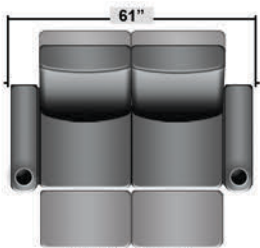

## Pieces & Dimensions

Single Recliner

Upright Seating Position

T.V. Position Recline

Fully Reclined Position

Distance from wall needed for full recline: 3"

## Popular Configurations

Row of 2

Row of 2 Loveseat

Row of 3

Row of 3 Sofa

Row of 3 Loveseat Right

Row of 3 Loveseat Left

Row of 4

Row of 4 Sofa

Row of 4 Middle Loveseat

Row of 4 Dual Loveseats

Row of 5

Row of 5 Sofa