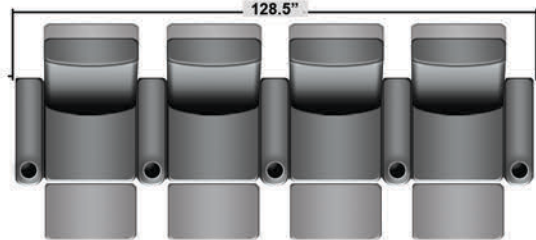

## Pieces & Dimensions

Single Recliner

Upright Seating Position

T.V. Position Recline

Fully Reclined Position

Distance from wall needed for full recline: 3"

## Popular Configurations

Row of 2

Row of 2 Loveseat

Row of 3

Row of 3 Sofa

Row of 3 Loveseat Right

Row of 3 Loveseat Left

Row of 4

Row of 4 Sofa

Row of 4 Middle Loveseat

Row of 4 Dual Loveseats

Row of 5

Row of 5 Sofa