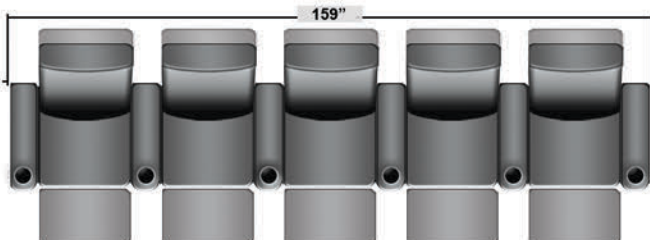

## Pieces & Dimensions

Single Recliner

Upright Seating Position

T.V. Position Recline

Fully Reclined Position

Distance from wall needed for full recline: 3"

## Popular Configurations

Row of 2

Row of 2 Loveseat

Row of 3

Row of 3 Sofa

Row of 3 Loveseat Right

Row of 3 Loveseat Left

Row of 4

Row of 4 Sofa

Row of 4 Middle Loveseat

Row of 4 Dual Loveseats

Row of 5

Row of 5 Sofa