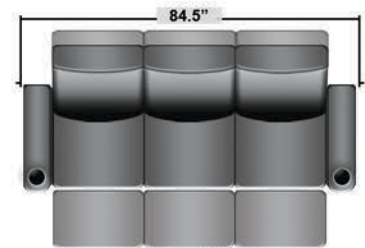

## Pieces & Dimensions

Single Recliner

Upright Seating Position

T.V. Position Recline

Fully Reclined Position

Distance from wall needed for full recline: 3"

## Popular Configurations

Row of 2

Row of 2 Loveseat

Row of 3

Row of 3 Sofa

Row of 3 Loveseat Right

Row of 3 Loveseat Left

Row of 4

Row of 4 Sofa

Row of 4 Middle Loveseat

Row of 4 Dual Loveseats

Row of 5

Row of 5 Sofa