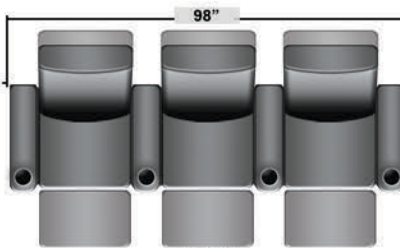

## Pieces & Dimensions

Single Recliner

Upright Seating Position

T.V. Position Recline

Fully Reclined Position

Distance from wall needed for full recline: 3"

## Popular Configurations

Row of 2

Row of 2 Loveseat

Row of 3

Row of 3 Sofa

Row of 3 Loveseat Right

Row of 3 Loveseat Left

Row of 4

Row of 4 Sofa

Row of 4 Middle Loveseat

Row of 4 Dual Loveseats

Row of 5

Row of 5 Sofa