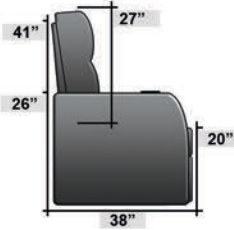

## Pieces & Dimensions

Single Recliner

Upright Seating Position

T.V. Position Recline

Fully Reclined Position

Distance from wall needed for full recline: 3"

## Popular Configurations

Row of 2

Row of 2 Loveseat

Row of 3

Row of 3 Sofa

Row of 3 Loveseat Right

Row of 3 Loveseat Left

Row of 4

Row of 4 Sofa

Row of 4 Middle Loveseat

Row of 4 Dual Loveseats

Row of 5

Row of 5 Sofa