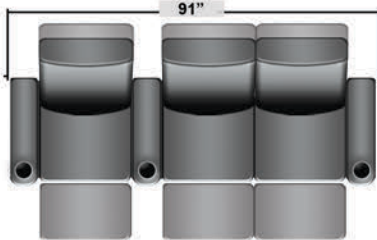

## Pieces & Dimensions

Single Recliner

Upright Seating Position

T.V. Position Recline

Fully Reclined Position

Distance from wall needed for full recline: 3"

## Popular Configurations

Row of 2

Row of 2 Loveseat

Row of 3

Row of 3 Sofa

Row of 3 Loveseat Right

Row of 3 Loveseat Left

Row of 4

Row of 4 Sofa

Row of 4 Middle Loveseat

Row of 4 Dual Loveseats

Row of 5

Row of 5 Sofa