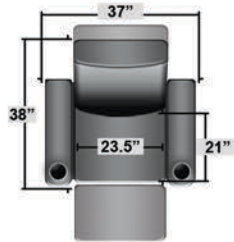

## Pieces & Dimensions

Single Recliner

Upright Seating Position

T.V. Position Recline

Fully Reclined Position

Distance from wall needed for full recline: 3"

## Popular Configurations

Row of 2

Row of 2 Loveseat

Row of 3

Row of 3 Sofa

Row of 3 Loveseat Right

Row of 3 Loveseat Left

Row of 4

Row of 4 Sofa

Row of 4 Middle Loveseat

Row of 4 Dual Loveseats

Row of 5

Row of 5 Sofa