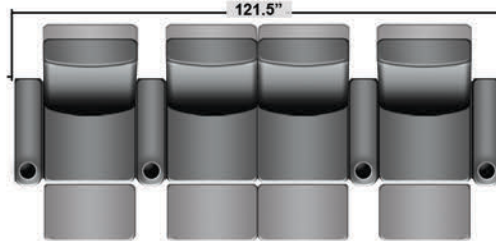

## Pieces & Dimensions

Single Recliner

Upright Seating Position

T.V. Position Recline

Fully Reclined Position

Distance from wall needed for full recline: 3"

## Popular Configurations

Row of 2

Row of 2 Loveseat

Row of 3

Row of 3 Sofa

Row of 3 Loveseat Right

Row of 3 Loveseat Left

Row of 4

Row of 4 Sofa

Row of 4 Middle Loveseat

Row of 4 Dual Loveseats

Row of 5

Row of 5 Sofa