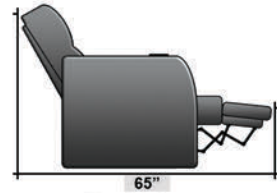

## Pieces & Dimensions

Single Recliner

Upright Seating Position

T.V. Position Recline

Fully Reclined Position

Distance from wall needed for full recline: 3"

## Popular Configurations

Row of 2

Row of 2 Loveseat

Row of 3

Row of 3 Sofa

Row of 3 Loveseat Right

Row of 3 Loveseat Left

Row of 4

Row of 4 Sofa

Row of 4 Middle Loveseat

Row of 4 Dual Loveseats

Row of 5

Row of 5 Sofa