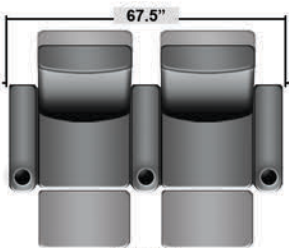

## Pieces & Dimensions

Single Recliner

Upright Seating Position

T.V. Position Recline

Fully Reclined Position

Distance from wall needed for full recline: 3"

## Popular Configurations

Row of 2

Row of 2 Loveseat

Row of 3

Row of 3 Sofa

Row of 3 Loveseat Right

Row of 3 Loveseat Left

Row of 4

Row of 4 Sofa

Row of 4 Middle Loveseat

Row of 4 Dual Loveseats

Row of 5

Row of 5 Sofa