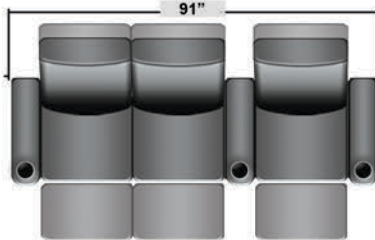

## Pieces & Dimensions

Single Recliner

Upright Seating Position

T.V. Position Recline

Fully Reclined Position

Distance from wall needed for full recline: 3"

## Popular Configurations

Row of 2

Row of 2 Loveseat

Row of 3

Row of 3 Sofa

Row of 3 Loveseat Right

Row of 3 Loveseat Left

Row of 4

Row of 4 Sofa

Row of 4 Middle Loveseat

Row of 4 Dual Loveseats

Row of 5

Row of 5 Sofa