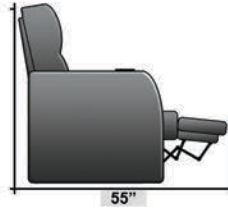

## Pieces & Dimensions

Single Recliner

Upright Seating Position

T.V. Position Recline

Fully Reclined Position

Distance from wall needed for full recline: 3"

## Popular Configurations

Row of 2

Row of 2 Loveseat

Row of 3

Row of 3 Sofa

Row of 3 Loveseat Right

Row of 3 Loveseat Left

Row of 4

Row of 4 Sofa

Row of 4 Middle Loveseat

Row of 4 Dual Loveseats

Row of 5

Row of 5 Sofa