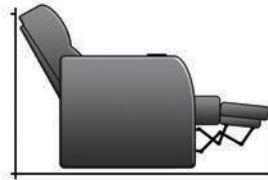

## Pieces & Dimensions

Distance from wall needed for full recline: 3"

Upright Seating Position

T.V. Position Recline

Fully Reclined Position