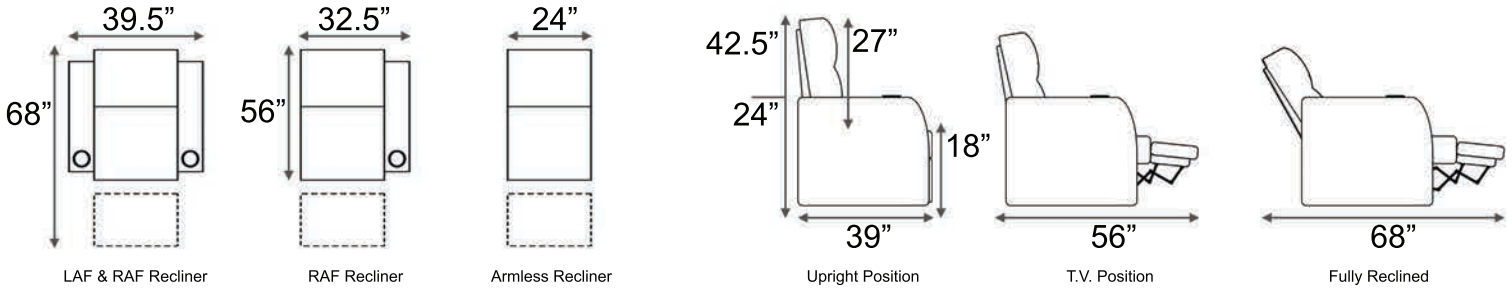

Distance from wall needed for full recline: 3"

Popular Configurations