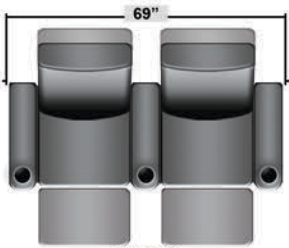

Pieces & Dimensions

Single Recliner

Upright Seating Position

T.V. Position Recline

Fully Reclined Position

Distance from wall needed for full recline: 3"

Popular Configurations

Row of 2

Row of 2 Loveseat

Row of 3

Row of 3 Sofa

Row of 3 Loveseat Right

Row of 3 Loveseat Left

Row of 4

Row of 4 Sofa

Row of 4 Middle Loveseat

Row of 4 Dual Loveseats

Row of 5

Row of 5 Sofa

All information is accurate at time of publishing and is subject to change at anytime.