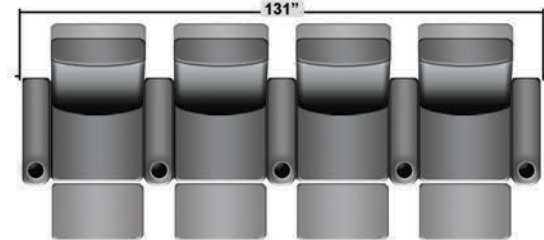

Pieces & Dimensions

Single Recliner

Upright Seating Position

T.V. Position Recline

Fully Reclined Position

Distance from wall needed for full recline: 3"

Popular Configurations

Row of 2

Row of 2 Loveseat

Row of 3

Row of 3 Sofa

Row of 3 Loveseat Right

Row of 3 Loveseat Left

Row of 4

Row of 4 Sofa

Row of 4 Middle Loveseat

Row of 4 Dual Loveseats

Row of 5

Row of 5 Sofa

All information is accurate at time of publishing and is subject to change at anytime.