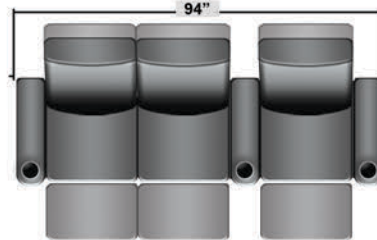

Pieces & Dimensions

Single Recliner

Upright Seating Position

T.V. Position Recline

Fully Reclined Position

Distance from wall needed for full recline: 3"

Popular Configurations

Row of 2

Row of 2 Loveseat

Row of 3

Row of 3 Sofa

Row of 3 Loveseat Right

Row of 3 Loveseat Left

Row of 4

Row of 4 Sofa

Row of 4 Middle Loveseat

Row of 4 Dual Loveseats

Row of 5

Row of 5 Sofa

All information is accurate at time of publishing and is subject to change at anytime.