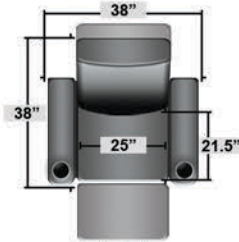

Pieces & Dimensions

Single Recliner

Upright Seating Position

T.V. Position Recline

Fully Reclined Position

Distance from wall needed for full recline: 3"

Popular Configurations

Row of 2

Row of 2 Loveseat

Row of 3

Row of 3 Sofa

Row of 3 Loveseat Right

Row of 3 Loveseat Left

Row of 4

Row of 4 Sofa

Row of 4 Middle Loveseat

Row of 4 Dual Loveseats

Row of 5

Row of 5 Sofa

All information is accurate at time of publishing and is subject to change at anytime.