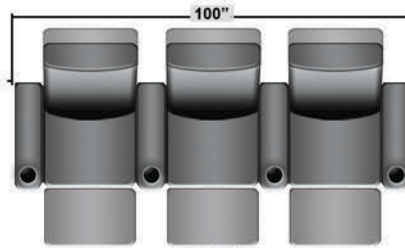

Pieces & Dimensions

Single Recliner

Upright Seating Position

T.V. Position Recline

Fully Reclined Position

Distance from wall needed for full recline: 3"

Popular Configurations

Row of 2

Row of 2 Loveseat

Row of 3

Row of 3 Sofa

Row of 3 Loveseat Right

Row of 3 Loveseat Left

Row of 4

Row of 4 Sofa

Row of 4 Middle Loveseat

Row of 4 Dual Loveseats

Row of 5

Row of 5 Sofa

All information is accurate at time of publishing and is subject to change at anytime.