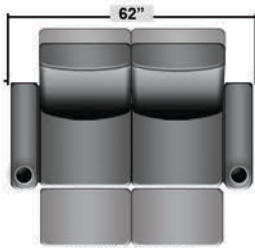

Pieces & Dimensions

Single Recliner

Upright Seating Position

T.V. Position Recline

Fully Reclined Position

Distance from wall needed for full recline: 3"

Popular Configurations

Row of 2

Row of 2 Loveseat

Row of 3

Row of 3 Sofa

Row of 3 Loveseat Right

Row of 3 Loveseat Left

Row of 4

Row of 4 Sofa

Row of 4 Middle Loveseat

Row of 4 Dual Loveseats

Row of 5

Row of 5 Sofa

All information is accurate at time of publishing and is subject to change at anytime.