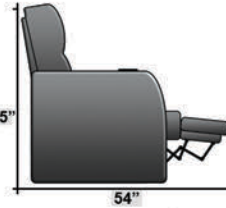

Pieces & Dimensions

Single Recliner

Upright Seating Position

T.V. Position Recline

Fully Reclined Position

Distance from wall needed for full recline: 3"

Popular Configurations

Row of 2

Row of 2 Loveseat

Row of 3

Row of 3 Sofa

Row of 3 Loveseat Right

Row of 3 Loveseat Left

Row of 4

Row of 4 Sofa

Row of 4 Middle Loveseat