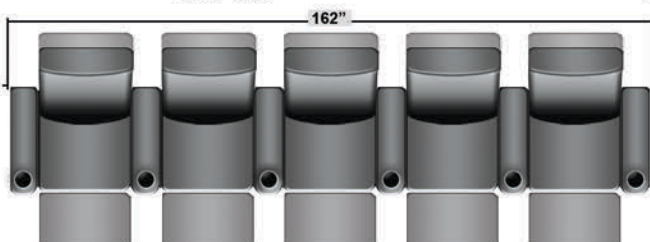

Pieces & Dimensions

Single Recliner

Upright Seating Position

T.V. Position Recline

Fully Reclined Position

Distance from wall needed for full recline: 3"

Popular Configurations

Row of 2

Row of 2 Loveseat

Row of 3

Row of 3 Sofa

Row of 3 Loveseat Right

Row of 3 Loveseat Left

Row of 4

Row of 4 Sofa

Row of 4 Middle Loveseat

Row of 4 Dual Loveseats

Row of 5

Row of 5 Sofa

All information is accurate at time of publishing and is subject to change at anytime.