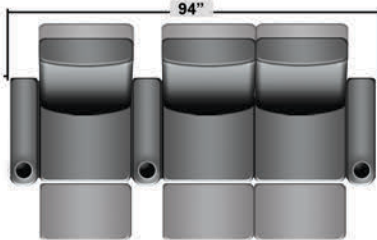

Pieces & Dimensions

Single Recliner

Upright Seating Position

T.V. Position Recline

Fully Reclined Position

Distance from wall needed for full recline: 3"

Popular Configurations

Row of 2

Row of 2 Loveseat

Row of 3

Row of 3 Sofa

Row of 3 Loveseat Right

Row of 3 Loveseat Left

Row of 4

Row of 4 Sofa

Row of 4 Middle Loveseat

Row of 4 Dual Loveseats

Row of 5

Row of 5 Sofa

All information is accurate at time of publishing and is subject to change at anytime.