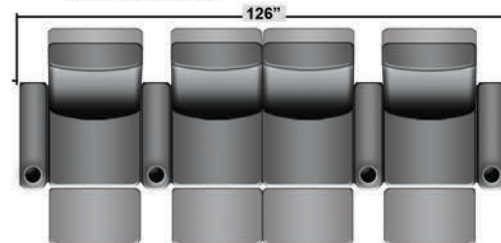

Pieces & Dimensions

Single Recliner

Upright Seating Position

T.V. Position Recline

Fully Reclined Position

Distance from wall needed for full recline: 3"

Popular Configurations

Row of 2

Row of 2 Loveseat

Row of 3

Row of 3 Sofa

Row of 3 Loveseat Right

Row of 3 Loveseat Left

Row of 4

Row of 4 Sofa

Row of 4 Middle Loveseat

Row of 4 Dual Loveseats

Row of 5

Row of 5 Sofa

All information is accurate at time of publishing and is subject to change at anytime.