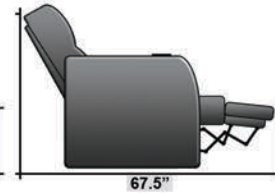

Pieces & Dimensions

Single Recliner

Upright Seating Position

T.V. Position Recline

Fully Reclined Position

Distance from wall needed for full recline: 3"

Popular Configurations

Row of 2

Row of 2 Loveseat

Row of 3

Row of 3 Sofa

Row of 3 Loveseat Right

Row of 3 Loveseat Left

Row of 4

Row of 4 Sofa

Row of 4 Middle Loveseat

Row of 4 Dual Loveseats

Row of 5

Row of 5 Sofa

All information is accurate at time of publishing and is subject to change at anytime.