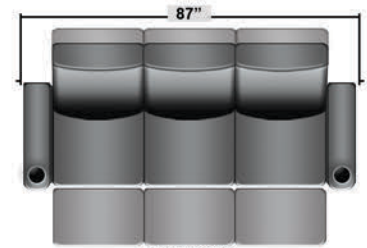

Pieces & Dimensions

Single Recliner

Upright Seating Position

T.V. Position Recline

Fully Reclined Position

Distance from wall needed for full recline: 3"

Popular Configurations

Row of 2

Row of 2 Loveseat

Row of 3

Row of 3 Sofa

Row of 3 Loveseat Right

Row of 3 Loveseat Left

Row of 4

Row of 4 Sofa

Row of 4 Middle Loveseat

Row of 4 Dual Loveseats

Row of 5

Row of 5 Sofa

All information is accurate at time of publishing and is subject to change at anytime.