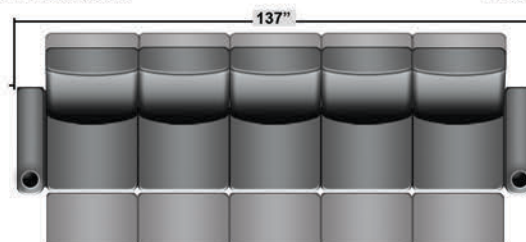

Pieces & Dimensions

Single Recliner

Upright Seating Position

T.V. Position Recline

Fully Reclined Position

Distance from wall needed for full recline: 3"

Popular Configurations

Row of 2

Row of 2 Loveseat

Row of 3

Row of 3 Sofa

Row of 3 Loveseat Right

Row of 3 Loveseat Left

Row of 4

Row of 4 Sofa

Row of 4 Middle Loveseat

Row of 4 Dual Loveseats

Row of 5

Row of 5 Sofa

All information is accurate at time of publishing and is subject to change at anytime.