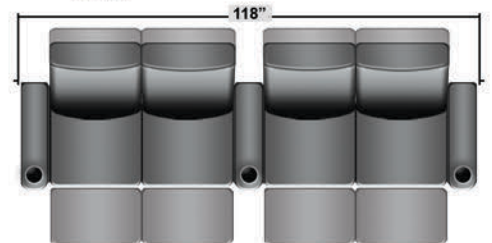

Pieces & Dimensions

Single Recliner

Upright Seating Position

T.V. Position Recline

Fully Reclined Position

Distance from wall needed for full recline: 3"

Popular Configurations

Row of 2

Row of 2 Loveseat

Row of 3

Row of 3 Sofa

Row of 3 Loveseat Right

Row of 3 Loveseat Left

Row of 4

Row of 4 Sofa

Row of 4 Middle Loveseat

Row of 4 Dual Loveseats

Row of 5

Row of 5 Sofa

All information is accurate at time of publishing and is subject to change at anytime.