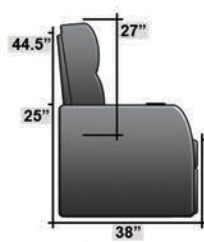

Pieces & Dimensions

Single Recliner

Upright Seating Position

T.V. Position Recline

Fully Reclined Position

Distance from wall needed for full recline: 3"

Popular Configurations

Row of 2

Row of 2 Loveseat

Row of 3

Row of 3 Sofa

Row of 3 Loveseat Right

Row of 3 Loveseat Left

Row of 4

Row of 4 Sofa

Row of 4 Middle Loveseat

Row of 4 Dual Loveseats

Row of 5

Row of 5 Sofa

All information is accurate at time of publishing and is subject to change at anytime.