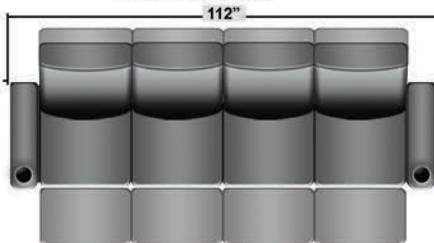

Pieces & Dimensions

Single Recliner

Upright Seating Position

T.V. Position Recline

Fully Reclined Position

Distance from wall needed for full recline: 3"

Popular Configurations

Row of 2

Row of 2 Loveseat

Row of 3

Row of 3 Sofa

Row of 3 Loveseat Right

Row of 3 Loveseat Left

Row of 4

Row of 4 Sofa

Row of 4 Middle Loveseat

Row of 4 Dual Loveseats

Row of 5

Row of 5 Sofa

All information is accurate at time of publishing and is subject to change at anytime.