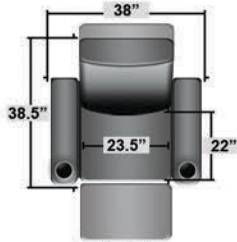

## Pieces & Dimensions

Single Recliner

Upright Seating Position

T.V. Position Recline

Fully Reclined Position

Distance from wall needed for full recline: 3"

## Popular Configurations

Row of 2

Row of 2 Loveseat

Row of 3

Row of 3 Sofa

Row of 3 Loveseat Right

Row of 3 Loveseat Left

Row of 4

Row of 4 Sofa

Row of 4 Middle Loveseat

Row of 4 Dual Loveseats

Row of 5

Row of 5 Sofa

All information is accurate at time of publishing and is subject to change at anytime.