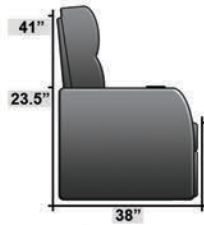

## Pieces & Dimensions

Single Recliner

Upright Seating Position

T.V. Position Recline

Fully Reclined Position

Distance from wall needed for full recline: 3"

## Popular Configurations

Row of 2

Row of 2 Loveseat

Row of 3

Row of 3 Sofa

Row of 3 Loveseat Right

Row of 3 Loveseat Left

Row of 4

Row of 4 Sofa

Row of 4 Middle Loveseat

Row of 4 Dual Loveseats

Row of 5

Row of 5 Sofa

All information is accurate at time of publishing and is subject to change at anytime.