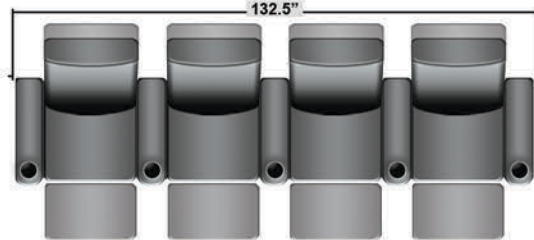

## Pieces & Dimensions

Single Recliner

Upright Seating Position

T.V. Position Recline

Fully Reclined Position

Distance from wall needed for full recline: 3"

## Popular Configurations

Row of 2

Row of 2 Loveseat

Row of 3

Row of 3 Sofa

Row of 3 Loveseat Right

Row of 3 Loveseat Left

Row of 4

Row of 4 Sofa

Row of 4 Middle Loveseat

Row of 4 Dual Loveseats

Row of 5

Row of 5 Sofa

All information is accurate at time of publishing and is subject to change at anytime.