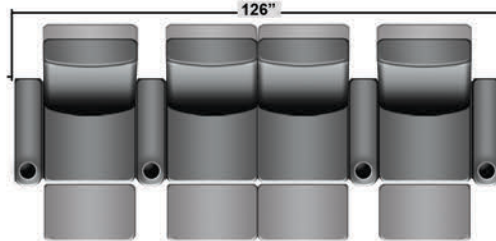

## Pieces & Dimensions

Single Recliner

Upright Seating Position

T.V. Position Recline

Fully Reclined Position

Distance from wall needed for full recline: 3"

## Popular Configurations

Row of 2

Row of 2 Loveseat

Row of 3

Row of 3 Sofa

Row of 3 Loveseat Right

Row of 3 Loveseat Left

Row of 4

Row of 4 Sofa

Row of 4 Middle Loveseat

Row of 4 Dual Loveseats

Row of 5

Row of 5 Sofa

All information is accurate at time of publishing and is subject to change at anytime.