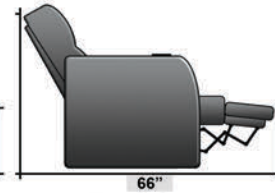

## Pieces & Dimensions

Single Recliner

Upright Seating Position

T.V. Position Recline

Fully Reclined Position

Distance from wall needed for full recline: 3"

## Popular Configurations

Row of 2

Row of 2 Loveseat

Row of 3

Row of 3 Sofa

Row of 3 Loveseat Right

Row of 3 Loveseat Left

Row of 4

Row of 4 Sofa

Row of 4 Middle Loveseat

Row of 4 Dual Loveseats

Row of 5

Row of 5 Sofa

All information is accurate at time of publishing and is subject to change at anytime.