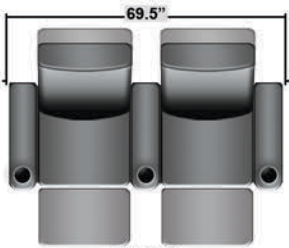

## Pieces & Dimensions

Single Recliner

Upright Seating Position

T.V. Position Recline

Fully Reclined Position

Distance from wall needed for full recline: 3"

## Popular Configurations

Row of 2

Row of 2 Loveseat

Row of 3

Row of 3 Sofa

Row of 3 Loveseat Right

Row of 3 Loveseat Left

Row of 4

Row of 4 Sofa

Row of 4 Middle Loveseat

Row of 4 Dual Loveseats

Row of 5

Row of 5 Sofa

All information is accurate at time of publishing and is subject to change at anytime.