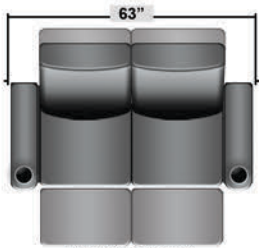

## Pieces & Dimensions

Single Recliner

Upright Seating Position

T.V. Position Recline

Fully Reclined Position

Distance from wall needed for full recline: 3"

## Popular Configurations

Row of 2

Row of 2 Loveseat

Row of 3

Row of 3 Sofa

Row of 3 Loveseat Right

Row of 3 Loveseat Left

Row of 4

Row of 4 Sofa

Row of 4 Middle Loveseat

Row of 4 Dual Loveseats

Row of 5

Row of 5 Sofa

All information is accurate at time of publishing and is subject to change at anytime.