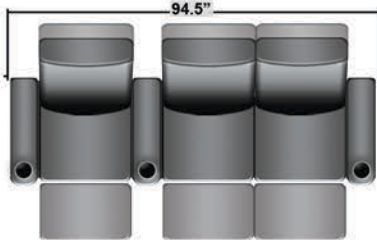

## Pieces & Dimensions

Single Recliner

Upright Seating Position

T.V. Position Recline

Fully Reclined Position

Distance from wall needed for full recline: 3"

## Popular Configurations

Row of 2

Row of 2 Loveseat

Row of 3

Row of 3 Sofa

Row of 3 Loveseat Right

Row of 3 Loveseat Left

Row of 4

Row of 4 Sofa

Row of 4 Middle Loveseat

Row of 4 Dual Loveseats

Row of 5

Row of 5 Sofa

All information is accurate at time of publishing and is subject to change at anytime.