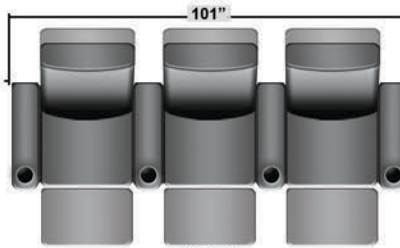

## Pieces & Dimensions

Single Recliner

Upright Seating Position

T.V. Position Recline

Fully Reclined Position

Distance from wall needed for full recline: 3"

## Popular Configurations

Row of 2

Row of 2 Loveseat

Row of 3

Row of 3 Sofa

Row of 3 Loveseat Right

Row of 3 Loveseat Left

Row of 4

Row of 4 Sofa

Row of 4 Middle Loveseat

Row of 4 Dual Loveseats

Row of 5

Row of 5 Sofa

All information is accurate at time of publishing and is subject to change at anytime.