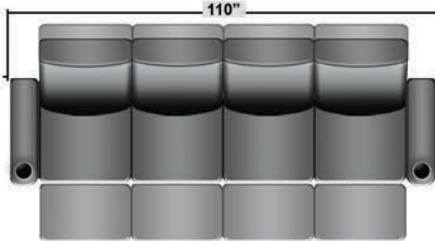

## Pieces & Dimensions

Single Recliner

Upright Seating Position

T.V. Position Recline

Fully Reclined Position

Distance from wall needed for full recline: 3"

## Popular Configurations

Row of 2

Row of 2 Loveseat

Row of 3

Row of 3 Sofa

Row of 3 Loveseat Right

Row of 3 Loveseat Left

Row of 4

Row of 4 Sofa

Row of 4 Middle Loveseat

Row of 4 Dual Loveseats

Row of 5

Row of 5 Sofa

All information is accurate at time of publishing and is subject to change at anytime.