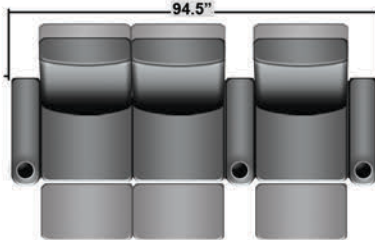

## Pieces & Dimensions

Single Recliner

Upright Seating Position

T.V. Position Recline

Fully Reclined Position

Distance from wall needed for full recline: 3"

## Popular Configurations

Row of 2

Row of 2 Loveseat

Row of 3

Row of 3 Sofa

Row of 3 Loveseat Right

Row of 3 Loveseat Left

Row of 4

Row of 4 Sofa

Row of 4 Middle Loveseat

Row of 4 Dual Loveseats

Row of 5

Row of 5 Sofa

All information is accurate at time of publishing and is subject to change at anytime.