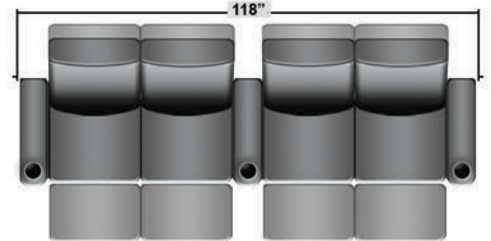

## Pieces & Dimensions

Single Recliner

Upright Seating Position

T.V. Position Recline

Fully Reclined Position

Distance from wall needed for full recline: 3"

## Popular Configurations

Row of 2

Row of 2 Loveseat

Row of 3

Row of 3 Sofa

Row of 3 Loveseat Right

Row of 3 Loveseat Left

Row of 4

Row of 4 Sofa

Row of 4 Middle Loveseat

Row of 4 Dual Loveseats

Row of 5

Row of 5 Sofa

All information is accurate at time of publishing and is subject to change at anytime.