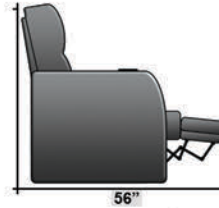

## Pieces & Dimensions

Single Recliner

Upright Seating Position

T.V. Position Recline

Fully Reclined Position

Distance from wall needed for full recline: 3"

## Popular Configurations

Row of 2

Row of 2 Loveseat

Row of 3

Row of 3 Sofa

Row of 3 Loveseat Right

Row of 3 Loveseat Left

Row of 4

Row of 4 Sofa

Row of 4 Middle Loveseat

Row of 4 Dual Loveseats

Row of 5

Row of 5 Sofa

All information is accurate at time of publishing and is subject to change at anytime.