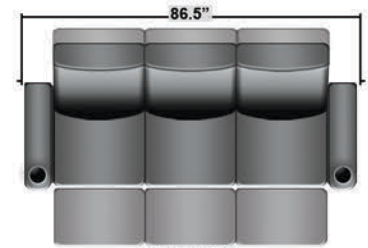

## Pieces & Dimensions

Single Recliner

Upright Seating Position

T.V. Position Recline

Fully Reclined Position

Distance from wall needed for full recline: 3"

## Popular Configurations

Row of 2

Row of 2 Loveseat

Row of 3

Row of 3 Sofa

Row of 3 Loveseat Right

Row of 3 Loveseat Left

Row of 4

Row of 4 Sofa

Row of 4 Middle Loveseat

Row of 4 Dual Loveseats

Row of 5

Row of 5 Sofa

All information is accurate at time of publishing and is subject to change at anytime.