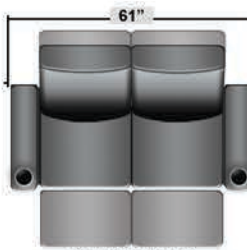

# SEATCRAFT WINDSOR

DIMENSIONS & CONFIGURATIONS

## Pieces & Dimensions

Single Recliner

Upright Seating Position

T.V. Position Recline

Fully Reclined Position

Distance from wall needed for full recline: 3"

## Popular Configurations

Row of 2

Row of 2 Loveseat

Row of 3

Row of 3 Sofa

Row of 3 Loveseat Right

Row of 3 Loveseat Left

Row of 4

Row of 4 Sofa

Row of 4 Middle Loveseat

Row of 4 Dual Loveseats

Row of 5

Row of 5 Sofa

All information is accurate at time of publishing and is subject to change at anytime.

Seatcraft.com ©2012