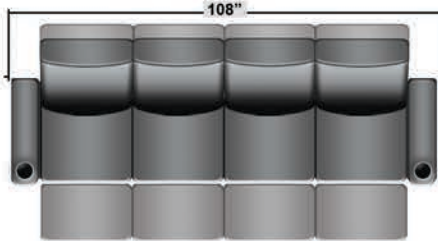

## Pieces & Dimensions

Single Recliner

Upright Seating Position

T.V. Position Recline

Fully Reclined Position

Distance from wall needed for full recline: 3"

## Popular Configurations

Row of 2

Row of 2 Loveseat

Row of 3

Row of 3 Sofa

Row of 3 Loveseat Right

Row of 3 Loveseat Left

Row of 4

Row of 4 Sofa

Row of 4 Middle Loveseat

Row of 4 Dual Loveseats

Row of 5

Row of 5 Sofa

All information is accurate at time of publishing and is subject to change at anytime.

Seatcraft.com ©2012