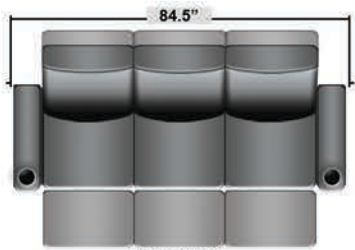

## Pieces & Dimensions

Single Recliner

Upright Seating Position

T.V. Position Recline

Fully Reclined Position

Distance from wall needed for full recline: 3"

## Popular Configurations

Row of 2

Row of 2 Loveseat

Row of 3

Row of 3 Sofa

Row of 3 Loveseat Right

Row of 3 Loveseat Left

Row of 4

Row of 4 Sofa

Row of 4 Middle Loveseat

Row of 4 Dual Loveseats

Row of 5

Row of 5 Sofa

All information is accurate at time of publishing and is subject to change at anytime.

Seatcraft.com ©2012