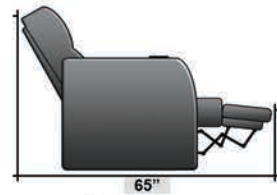

## Pieces & Dimensions

Single Recliner

Upright Seating Position

T.V. Position Recline

Fully Reclined Position

Distance from wall needed for full recline: 3"

## Popular Configurations

Row of 2

Row of 2 Loveseat

Row of 3

Row of 3 Sofa

Row of 3 Loveseat Right

Row of 3 Loveseat Left

Row of 4