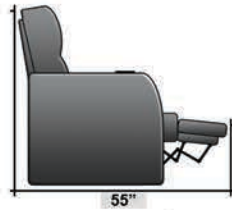

# SEATCRAFT WINDSOR

DIMENSIONS & CONFIGURATIONS

## Pieces & Dimensions

Single Recliner

Upright Seating Position

T.V. Position Recline

Fully Reclined Position

Distance from wall needed for full recline: 3"