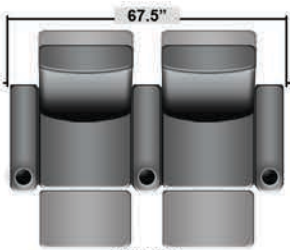

## Pieces & Dimensions

Single Recliner

Upright Seating Position

T.V. Position Recline

Fully Reclined Position

Distance from wall needed for full recline: 3"

## Popular Configurations

Row of 2

Row of 2 Loveseat

Row of 3

Row of 3 Sofa

Row of 3 Loveseat Right

Row of 3 Loveseat Left

Row of 4

Row of 4 Sofa

Row of 4 Middle Loveseat

Row of 4 Dual Loveseats

Row of 5

Row of 5 Sofa

All information is accurate at time of publishing and is subject to change at anytime.

Seatcraft.com ©2012