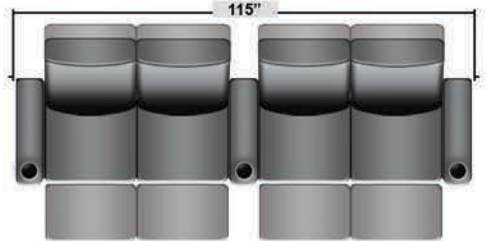

## Pieces & Dimensions

Single Recliner

Upright Seating Position

T.V. Position Recline

Fully Reclined Position

Distance from wall needed for full recline: 3"

## Popular Configurations

Row of 2

Row of 2 Loveseat

Row of 3

Row of 3 Sofa

Row of 3 Loveseat Right

Row of 3 Loveseat Left

Row of 4

Row of 4 Sofa

Row of 4 Middle Loveseat

Row of 4 Dual Loveseats

Row of 5

Row of 5 Sofa

All information is accurate at time of publishing and is subject to change at anytime.

Seatcraft.com ©2012