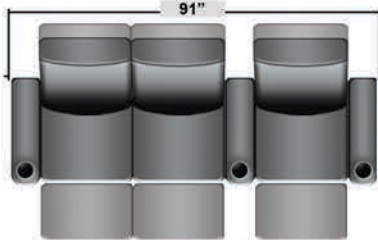

## Pieces & Dimensions

Single Recliner

Upright Seating Position

T.V. Position Recline

Fully Reclined Position

Distance from wall needed for full recline: 3"

## Popular Configurations

Row of 2

Row of 2 Loveseat

Row of 3

Row of 3 Sofa

Row of 3 Loveseat Right

Row of 3 Loveseat Left

Row of 4

Row of 4 Sofa

Row of 4 Middle Loveseat

Row of 4 Dual Loveseats

Row of 5

Row of 5 Sofa

All information is accurate at time of publishing and is subject to change at anytime.

Seatcraft.com ©2012