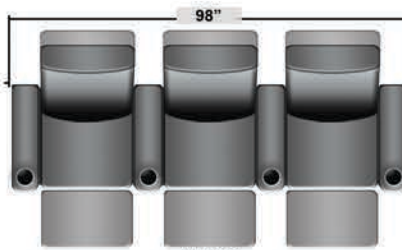

# SEATCRAFT WINDSOR

DIMENSIONS & CONFIGURATIONS

## Pieces & Dimensions

Single Recliner

Upright Seating Position

T.V. Position Recline

Fully Reclined Position

Distance from wall needed for full recline: 3"

## Popular Configurations

Row of 2

Row of 2 Loveseat

Row of 3

Row of 3 Sofa

Row of 3 Loveseat Right

Row of 3 Loveseat Left

Row of 4

Row of 4 Sofa

Row of 4 Middle Loveseat

Row of 4 Dual Loveseats

Row of 5

Row of 5 Sofa

All information is accurate at time of publishing and is subject to change at anytime.

Seatcraft.com ©2012