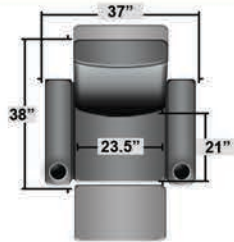

# SEATCRAFT WINDSOR

DIMENSIONS & CONFIGURATIONS

## Pieces & Dimensions

Single Recliner

Upright Seating Position

T.V. Position Recline

Fully Reclined Position

Distance from wall needed for full recline: 3"

## Popular Configurations

Row of 2

Row of 2 Loveseat

Row of 3

Row of 3 Sofa

Row of 3 Loveseat Right

Row of 3 Loveseat Left

Row of 4