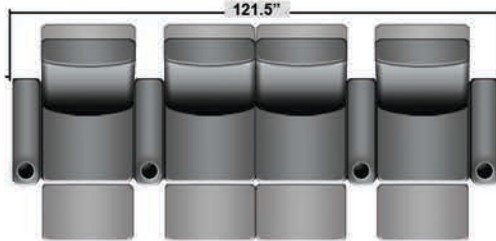

## Pieces & Dimensions

Single Recliner

Upright Seating Position

T.V. Position Recline

Fully Reclined Position

Distance from wall needed for full recline: 3"

## Popular Configurations

Row of 2

Row of 2 Loveseat

Row of 3

Row of 3 Sofa

Row of 3 Loveseat Right

Row of 3 Loveseat Left

Row of 4

Row of 4 Sofa

Row of 4 Middle Loveseat

Row of 4 Dual Loveseats

Row of 5

Row of 5 Sofa

All information is accurate at time of publishing and is subject to change at anytime.

Seatcraft.com ©2012