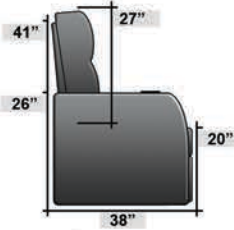

# SEATCRAFT WINDSOR

DIMENSIONS & CONFIGURATIONS

## Pieces & Dimensions

Single Recliner

Upright Seating Position

T.V. Position Recline

Fully Reclined Position

Distance from wall needed for full recline: 3"

## Popular Configurations

Row of 2

Row of 2 Loveseat

Row of 3

Row of 3 Sofa

Row of 3 Loveseat Right

Row of 3 Loveseat Left

Row of 4

Row of 4 Sofa

Row of 4 Middle Loveseat

Row of 4 Dual Loveseats

Row of 5

Row of 5 Sofa

All information is accurate at time of publishing and is subject to change at anytime.

Seatcraft.com ©2012