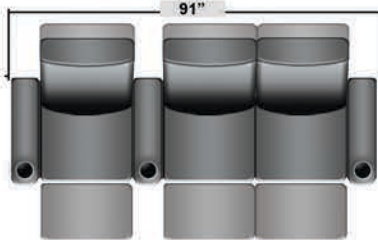

## Pieces & Dimensions

Single Recliner

Upright Seating Position

T.V. Position Recline

Fully Reclined Position

Distance from wall needed for full recline: 3"

## Popular Configurations

Row of 2

Row of 2 Loveseat

Row of 3

Row of 3 Sofa

Row of 3 Loveseat Right

Row of 3 Loveseat Left

Row of 4

Row of 4 Sofa

Row of 4 Middle Loveseat

Row of 4 Dual Loveseats

Row of 5

Row of 5 Sofa

All information is accurate at time of publishing and is subject to change at anytime.

Seatcraft.com ©2012