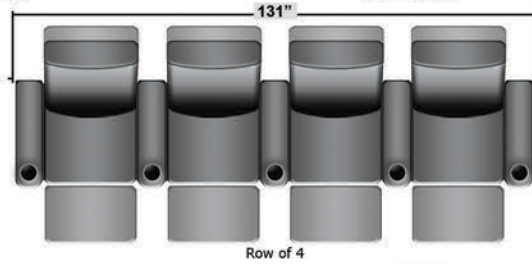

SEATCRAFT VENETIAN

DIMENSIONS & CONFIGURATIONS

Pieces & Dimensions

Distance from wall needed for full recline: 3"

Popular Configurations

All information is accurate at time of publishing and is subject to change at anytime.