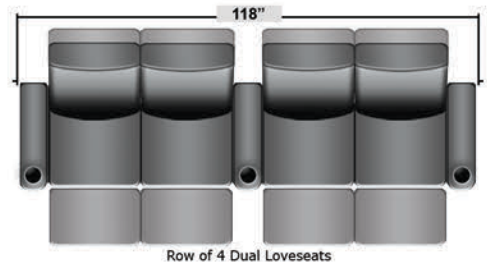

SEATCRAFT VENETIAN

DIMENSIONS & CONFIGURATIONS

Pieces & Dimensions

Distance from wall needed for full recline: 3"

Popular Configurations

All information is accurate at time of publishing and is subject to change at anytime.