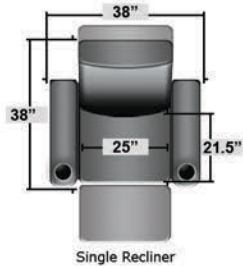

SEATCRAFT VENETIAN

DIMENSIONS & CONFIGURATIONS

Pieces & Dimensions

Distance from wall needed for full recline: 3"

Popular Configurations

All information is accurate at time of publishing and is subject to change at anytime.