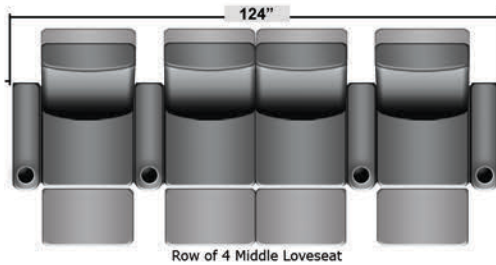

SEATCRAFT VENETIAN

DIMENSIONS & CONFIGURATIONS

Pieces & Dimensions

Distance from wall needed for full recline: 3"

Popular Configurations

All information is accurate at time of publishing and is subject to change at anytime.