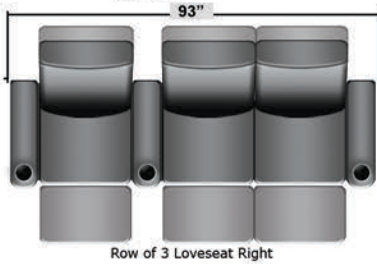

SEATCRAFT VENETIAN

DIMENSIONS & CONFIGURATIONS

Pieces & Dimensions

Distance from wall needed for full recline: 3"

Popular Configurations

All information is accurate at time of publishing and is subject to change at anytime.