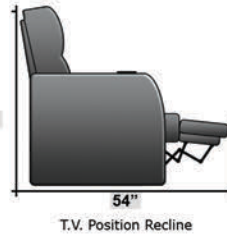

SEATCRAFT VENETIAN

DIMENSIONS & CONFIGURATIONS

Pieces & Dimensions

Distance from wall needed for full recline: 3"

Popular Configurations

All information is accurate at time of publishing and is subject to change at anytime.