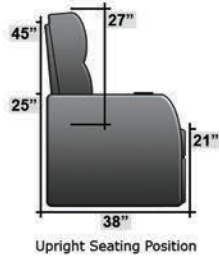

SEATCRAFT VENETIAN

DIMENSIONS & CONFIGURATIONS

Pieces & Dimensions

Distance from wall needed for full recline: 3"

Popular Configurations

All information is accurate at time of publishing and is subject to change at anytime.