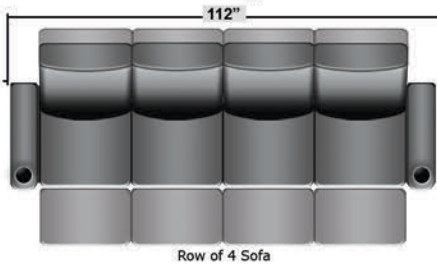

SEATCRAFT VENETIAN

DIMENSIONS & CONFIGURATIONS

Pieces & Dimensions

Distance from wall needed for full recline: 3"

Popular Configurations

All information is accurate at time of publishing and is subject to change at anytime.