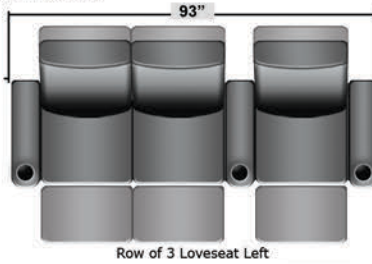

SEATCRAFT VENETIAN

DIMENSIONS & CONFIGURATIONS

Pieces & Dimensions

Distance from wall needed for full recline: 3"

Popular Configurations

All information is accurate at time of publishing and is subject to change at anytime.