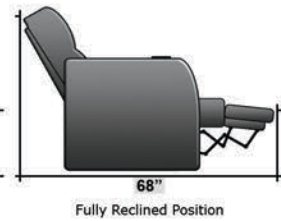

SEATCRAFT VENETIAN

DIMENSIONS & CONFIGURATIONS

Pieces & Dimensions

Distance from wall needed for full recline: 3"

Popular Configurations

All information is accurate at time of publishing and is subject to change at anytime.