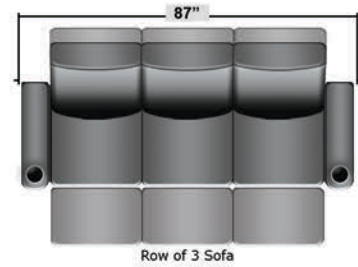

SEATCRAFT VENETIAN

DIMENSIONS & CONFIGURATIONS

Pieces & Dimensions

Distance from wall needed for full recline: 3"

Popular Configurations

All information is accurate at time of publishing and is subject to change at anytime.