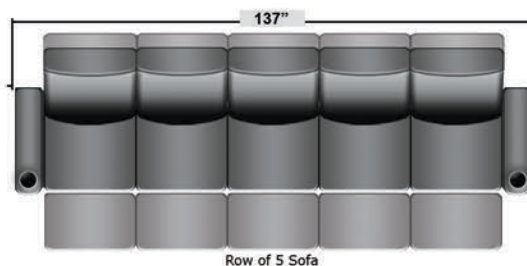

SEATCRAFT VENETIAN

DIMENSIONS & CONFIGURATIONS

Pieces & Dimensions

Distance from wall needed for full recline: 3"

Popular Configurations

All information is accurate at time of publishing and is subject to change at anytime.