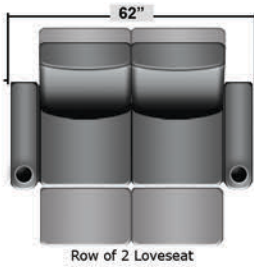

SEATCRAFT VENETIAN

DIMENSIONS & CONFIGURATIONS

Pieces & Dimensions

Distance from wall needed for full recline: 3"

Popular Configurations

All information is accurate at time of publishing and is subject to change at anytime.