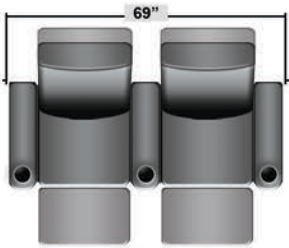

SEATCRAFT VENETIAN

DIMENSIONS & CONFIGURATIONS

Pieces & Dimensions

Distance from wall needed for full recline: 3"

Popular Configurations

All information is accurate at time of publishing and is subject to change at anytime.