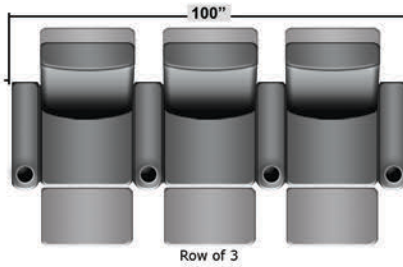

SEATCRAFT VENETIAN

DIMENSIONS & CONFIGURATIONS

Pieces & Dimensions

Distance from wall needed for full recline: 3"

Popular Configurations

All information is accurate at time of publishing and is subject to change at anytime.