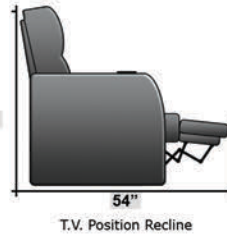

SEATCRAFT VALENCIA

DIMENSIONS & CONFIGURATIONS

Pieces & Dimensions

Distance from wall needed for full recline: 3"

Popular Configurations

All information is accurate at time of publishing and is subject to change at anytime.