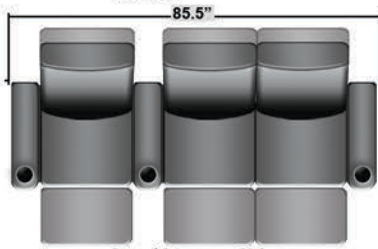

SEATCRAFT VALENCIA

DIMENSIONS & CONFIGURATIONS

Pieces & Dimensions

Distance from wall needed for full recline: 3"

Popular Configurations

All information is accurate at time of publishing and is subject to change at anytime.