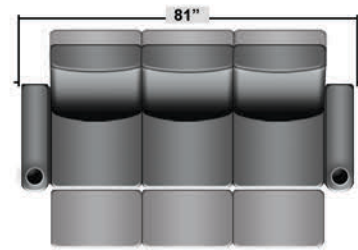

SEATCRAFT VALENCIA

DIMENSIONS & CONFIGURATIONS

Pieces & Dimensions

Distance from wall needed for full recline: 3"

Popular Configurations

All information is accurate at time of publishing and is subject to change at anytime.