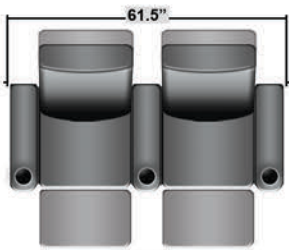

SEATCRAFT VALENCIA

DIMENSIONS & CONFIGURATIONS

Pieces & Dimensions

Distance from wall needed for full recline: 3"

Popular Configurations

All information is accurate at time of publishing and is subject to change at anytime.