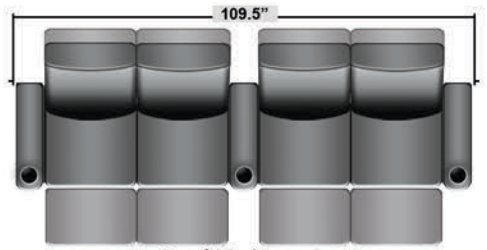

SEATCRAFT VALENCIA

DIMENSIONS & CONFIGURATIONS

Pieces & Dimensions

Distance from wall needed for full recline: 3"

Popular Configurations

All information is accurate at time of publishing and is subject to change at anytime.