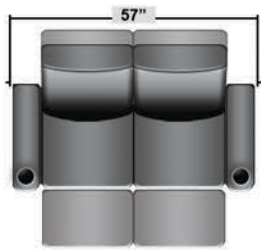

SEATCRAFT VALENCIA

DIMENSIONS & CONFIGURATIONS

Pieces & Dimensions

Distance from wall needed for full recline: 3"

Popular Configurations

All information is accurate at time of publishing and is subject to change at anytime.