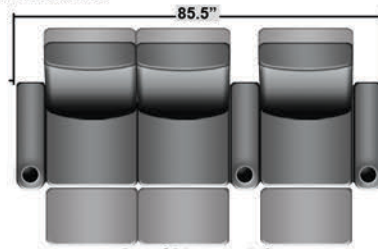

SEATCRAFT VALENCIA

DIMENSIONS & CONFIGURATIONS

Pieces & Dimensions

Distance from wall needed for full recline: 3"

Popular Configurations

All information is accurate at time of publishing and is subject to change at anytime.