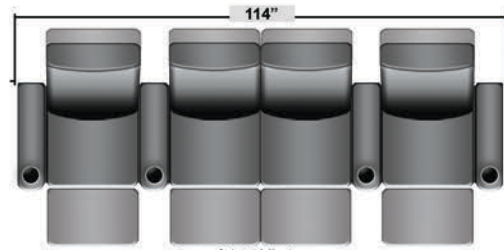

SEATCRAFT VALENCIA

DIMENSIONS & CONFIGURATIONS

Pieces & Dimensions

Distance from wall needed for full recline: 3"

Popular Configurations

All information is accurate at time of publishing and is subject to change at anytime.