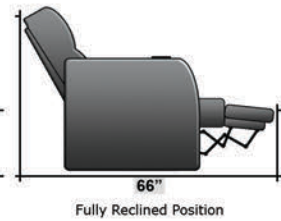

SEATCRAFT VALENCIA

DIMENSIONS & CONFIGURATIONS

Pieces & Dimensions

Distance from wall needed for full recline: 3"

Popular Configurations

All information is accurate at time of publishing and is subject to change at anytime.