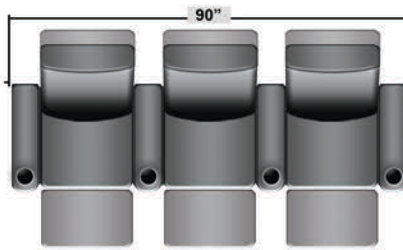

SEATCRAFT VALENCIA

DIMENSIONS & CONFIGURATIONS

Pieces & Dimensions

Distance from wall needed for full recline: 3"

Popular Configurations

All information is accurate at time of publishing and is subject to change at anytime.