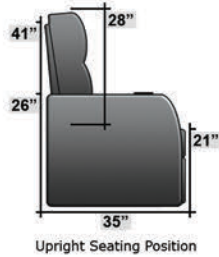

SEATCRAFT VALENCIA

DIMENSIONS & CONFIGURATIONS

Pieces & Dimensions

Distance from wall needed for full recline: 3"

Popular Configurations

All information is accurate at time of publishing and is subject to change at anytime.