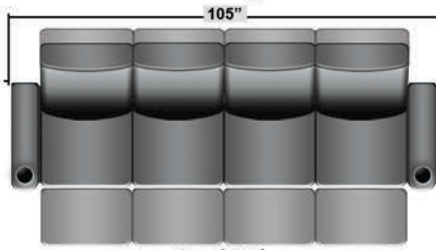

SEATCRAFT VALENCIA

DIMENSIONS & CONFIGURATIONS

Pieces & Dimensions

Distance from wall needed for full recline: 3"

Popular Configurations

All information is accurate at time of publishing and is subject to change at anytime.