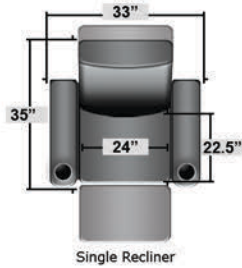

SEATCRAFT VALENCIA

DIMENSIONS & CONFIGURATIONS

Pieces & Dimensions

Distance from wall needed for full recline: 3"

Popular Configurations

All information is accurate at time of publishing and is subject to change at anytime.