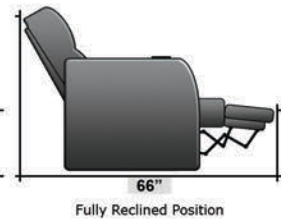

SEATCRAFT VADER

DIMENSIONS & CONFIGURATIONS

Pieces & Dimensions

Distance from wall needed for full recline: 3"

Popular Configurations

All information is accurate at time of publishing and is subject to change at anytime.