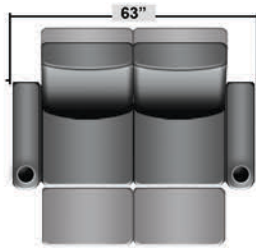

SEATCRAFT VADER

DIMENSIONS & CONFIGURATIONS

Pieces & Dimensions

Distance from wall needed for full recline: 3"

Popular Configurations

All information is accurate at time of publishing and is subject to change at anytime.