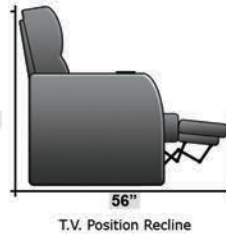

SEATCRAFT VADER

DIMENSIONS & CONFIGURATIONS

Pieces & Dimensions

Distance from wall needed for full recline: 3"

Popular Configurations

All information is accurate at time of publishing and is subject to change at anytime.