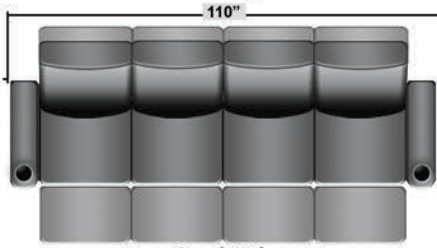

SEATCRAFT VADER

DIMENSIONS & CONFIGURATIONS

Pieces & Dimensions

Distance from wall needed for full recline: 3"

Popular Configurations

All information is accurate at time of publishing and is subject to change at anytime.