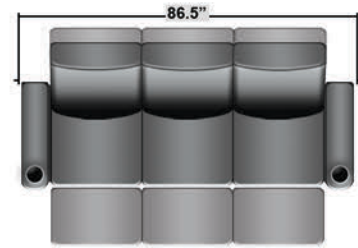

SEATCRAFT VADER

DIMENSIONS & CONFIGURATIONS

Pieces & Dimensions

Distance from wall needed for full recline: 3"

Popular Configurations

All information is accurate at time of publishing and is subject to change at anytime.