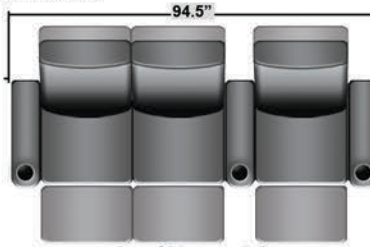

SEATCRAFT VADER

DIMENSIONS & CONFIGURATIONS

Pieces & Dimensions

Distance from wall needed for full recline: 3"

Popular Configurations

All information is accurate at time of publishing and is subject to change at anytime.