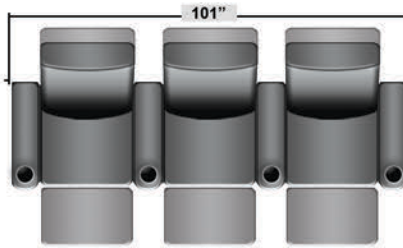

SEATCRAFT VADER

DIMENSIONS & CONFIGURATIONS

Pieces & Dimensions

Distance from wall needed for full recline: 3"

Popular Configurations

All information is accurate at time of publishing and is subject to change at anytime.