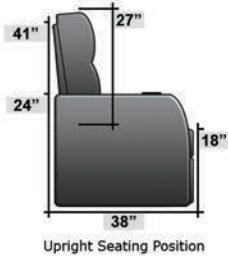

SEATCRAFT VADER

DIMENSIONS & CONFIGURATIONS

Pieces & Dimensions

Distance from wall needed for full recline: 3"

Popular Configurations

All information is accurate at time of publishing and is subject to change at anytime.