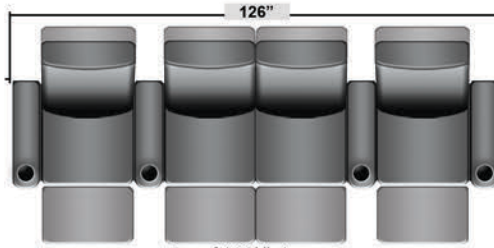

SEATCRAFT VADER

DIMENSIONS & CONFIGURATIONS

Pieces & Dimensions

Distance from wall needed for full recline: 3"

Popular Configurations

All information is accurate at time of publishing and is subject to change at anytime.