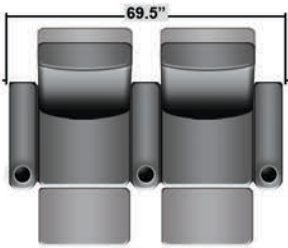

SEATCRAFT VADER

DIMENSIONS & CONFIGURATIONS

Pieces & Dimensions

Distance from wall needed for full recline: 3"

Popular Configurations

All information is accurate at time of publishing and is subject to change at anytime.