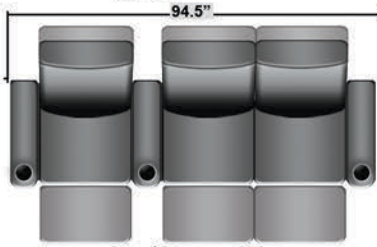

SEATCRAFT VADER

DIMENSIONS & CONFIGURATIONS

Pieces & Dimensions

Distance from wall needed for full recline: 3"

Popular Configurations

All information is accurate at time of publishing and is subject to change at anytime.