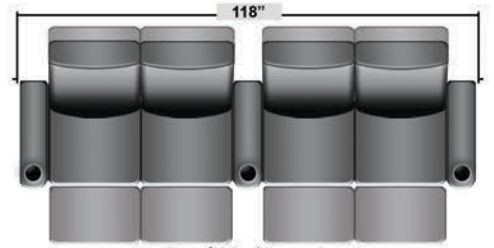

SEATCRAFT VADER

DIMENSIONS & CONFIGURATIONS

Pieces & Dimensions

Distance from wall needed for full recline: 3"

Popular Configurations

All information is accurate at time of publishing and is subject to change at anytime.