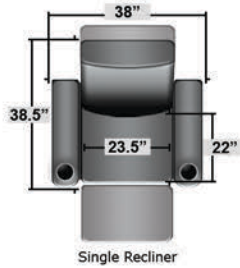

SEATCRAFT VADER

DIMENSIONS & CONFIGURATIONS

Pieces & Dimensions

Distance from wall needed for full recline: 3"

Popular Configurations

All information is accurate at time of publishing and is subject to change at anytime.