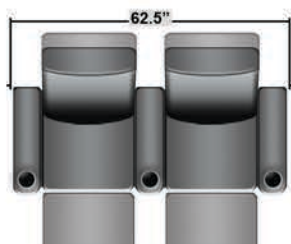

SEATCRAFT SIENNA (GRADE 7000 LEATHER)

DIMENSIONS & CONFIGURATIONS

Pieces & Dimensions

Single Recliner

Upright Seating Position

T.V. Position Recline

Fully Reclined Position

Distance from wall needed for full recline: 3"

Popular Configurations

Row of 2

Row of 3

Row of 3 Loveseat Right

Row of 3 Loveseat Left

Row of 4

Row of 4 Middle Loveseat

Row of 4 Dual Loveseats

Row of 2

Row of 3

Row of 4

Row of 4 Middle Loveseat

Row of 4 Dual Loveseats

All information is accurate at time of publishing and is subject to change at anytime.

Seatcraft.com ©2012