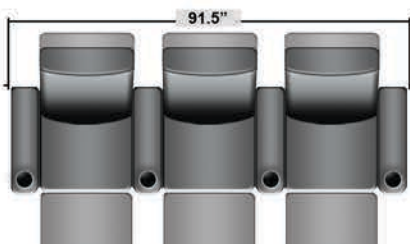

SEATCRAFT SIENNA (GRADE 7000 LEATHER)

DIMENSIONS & CONFIGURATIONS

Pieces & Dimensions

Single Recliner

Upright Seating Position

T.V. Position Recline

Fully Reclined Position

Distance from wall needed for full recline: 3"

Popular Configurations

Row of 2

Row of 3

Row of 3 Loveseat Right

Row of 3 Loveseat Left

Row of 4

Row of 4 Middle Loveseat

Row of 4 Dual Loveseats

Row of 2

Row of 3

Row of 4

Row of 4 Middle Loveseat

Row of 4 Dual Loveseats

All information is accurate at time of publishing and is subject to change at anytime.

Seatcraft.com ©2012