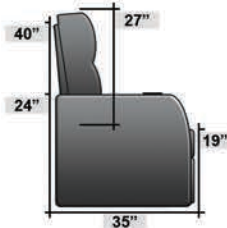

SEATCRAFT SIENNA (GRADE 7000 LEATHER)

DIMENSIONS & CONFIGURATIONS

Pieces & Dimensions

Single Recliner

Upright Seating Position

T.V. Position Recline

Fully Reclined Position

Distance from wall needed for full recline: 3"

Popular Configurations

Row of 2

Row of 3

Row of 3 Loveseat Right

Row of 3 Loveseat Left

Row of 4

Row of 4 Middle Loveseat

Row of 4 Dual Loveseats

Row of 2

Row of 3

Row of 4

Row of 4 Middle Loveseat

Row of 4 Dual Loveseats

All information is accurate at time of publishing and is subject to change at anytime.

Seatcraft.com ©2012