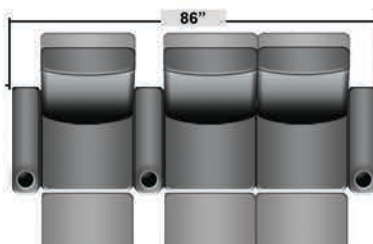

SEATCRAFT SIENNA (GRADE 7000 LEATHER)

DIMENSIONS & CONFIGURATIONS

Pieces & Dimensions

Single Recliner

Upright Seating Position

T.V. Position Recline

Fully Reclined Position

Distance from wall needed for full recline: 3"

Popular Configurations

Row of 2

Row of 3

Row of 3 Loveseat Right

Row of 3 Loveseat Left

Row of 4

Row of 4 Middle Loveseat

Row of 4 Dual Loveseats

Row of 2

Row of 3

Row of 4

Row of 4 Middle Loveseat

Row of 4 Dual Loveseats

All information is accurate at time of publishing and is subject to change at anytime.

Seatcraft.com ©2012