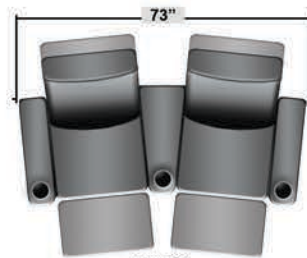

SEATCRAFT SIENNA (GRADE 7000 LEATHER)

DIMENSIONS & CONFIGURATIONS

Pieces & Dimensions

Single Recliner

Upright Seating Position

T.V. Position Recline

Fully Reclined Position

Distance from wall needed for full recline: 3"

Popular Configurations

Row of 2

Row of 3

Row of 3 Loveseat Right

Row of 3 Loveseat Left

Row of 4

Row of 4 Middle Loveseat

Row of 4 Dual Loveseats

Row of 2

Row of 3

Row of 4

Row of 4 Middle Loveseat

Row of 4 Dual Loveseats

All information is accurate at time of publishing and is subject to change at anytime.

Seatcraft.com ©2012