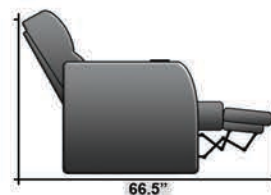

SEATCRAFT SIENNA (GRADE 7000 LEATHER)

DIMENSIONS & CONFIGURATIONS

Pieces & Dimensions

Single Recliner

Upright Seating Position

T.V. Position Recline

Fully Reclined Position

Distance from wall needed for full recline: 3"

Popular Configurations

Row of 2

Row of 3

Row of 3 Loveseat Right

Row of 3 Loveseat Left

Row of 4

Row of 4 Middle Loveseat

Row of 4 Dual Loveseats

Row of 2

Row of 3

Row of 4

Row of 4 Middle Loveseat

Row of 4 Dual Loveseats

All information is accurate at time of publishing and is subject to change at anytime.

Seatcraft.com ©2012