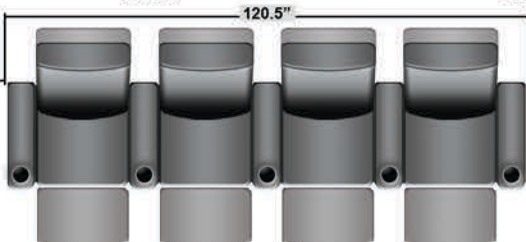

SEATCRAFT SIENNA (GRADE 7000 LEATHER)

DIMENSIONS & CONFIGURATIONS

Pieces & Dimensions

Single Recliner

Upright Seating Position

T.V. Position Recline

Fully Reclined Position

Distance from wall needed for full recline: 3"

Popular Configurations

Row of 2

Row of 3

Row of 3 Loveseat Right

Row of 3 Loveseat Left

Row of 4

Row of 4 Middle Loveseat

Row of 4 Dual Loveseats

Row of 2

Row of 3

Row of 4

Row of 4 Middle Loveseat

Row of 4 Dual Loveseats

All information is accurate at time of publishing and is subject to change at anytime.

Seatcraft.com ©2012