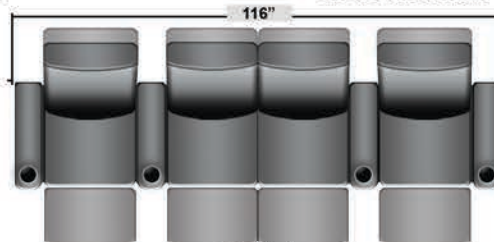

SEATCRAFT SIENNA (GRADE 7000 LEATHER)

DIMENSIONS & CONFIGURATIONS

Pieces & Dimensions

Single Recliner

Upright Seating Position

T.V. Position Recline

Fully Reclined Position

Distance from wall needed for full recline: 3"

Popular Configurations

Row of 2

Row of 3

Row of 3 Loveseat Right

Row of 3 Loveseat Left

Row of 4

Row of 4 Middle Loveseat

Row of 4 Dual Loveseats

Row of 2

Row of 3

Row of 4

Row of 4 Middle Loveseat

Row of 4 Dual Loveseats

All information is accurate at time of publishing and is subject to change at anytime.

Seatcraft.com ©2012