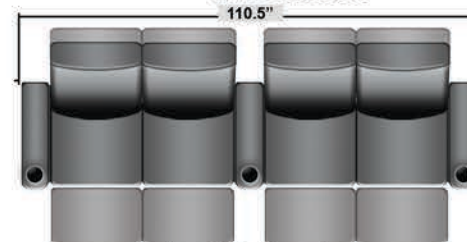

SEATCRAFT SIENNA (GRADE 7000 LEATHER)

DIMENSIONS & CONFIGURATIONS

Pieces & Dimensions

Single Recliner

Upright Seating Position

T.V. Position Recline

Fully Reclined Position

Distance from wall needed for full recline: 3"

Popular Configurations

Row of 2

Row of 3

Row of 3 Loveseat Right

Row of 3 Loveseat Left

Row of 4

Row of 4 Middle Loveseat

Row of 4 Dual Loveseats

Row of 2

Row of 3

Row of 4

Row of 4 Middle Loveseat

Row of 4 Dual Loveseats

All information is accurate at time of publishing and is subject to change at anytime.

Seatcraft.com ©2012