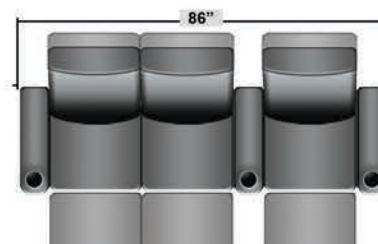

SEATCRAFT SIENNA (GRADE 7000 LEATHER)

DIMENSIONS & CONFIGURATIONS

Pieces & Dimensions

Single Recliner

Upright Seating Position

T.V. Position Recline

Fully Reclined Position

Distance from wall needed for full recline: 3"

Popular Configurations

Row of 2

Row of 3

Row of 3 Loveseat Right

Row of 3 Loveseat Left

Row of 4

Row of 4 Middle Loveseat

Row of 4 Dual Loveseats

Row of 2

Row of 3

Row of 4

Row of 4 Middle Loveseat

Row of 4 Dual Loveseats

All information is accurate at time of publishing and is subject to change at anytime.

Seatcraft.com ©2012