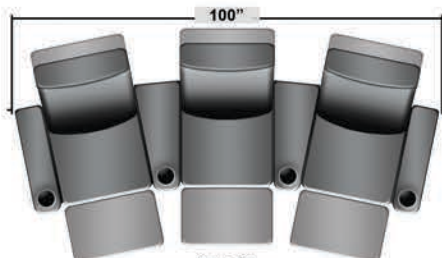

SEATCRAFT SIENNA (GRADE 7000 LEATHER)

DIMENSIONS & CONFIGURATIONS

Pieces & Dimensions

Single Recliner

Upright Seating Position

T.V. Position Recline

Fully Reclined Position

Distance from wall needed for full recline: 3"

Popular Configurations

Row of 2

Row of 3

Row of 3 Loveseat Right

Row of 3 Loveseat Left

Row of 4

Row of 4 Middle Loveseat

Row of 4 Dual Loveseats

Row of 2

Row of 3

Row of 4

Row of 4 Middle Loveseat

Row of 4 Dual Loveseats

All information is accurate at time of publishing and is subject to change at anytime.

Seatcraft.com ©2012