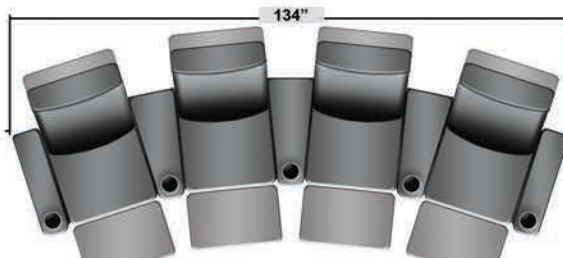

SEATCRAFT SIENNA (GRADE 7000 LEATHER)

DIMENSIONS & CONFIGURATIONS

Pieces & Dimensions

Single Recliner

Upright Seating Position

T.V. Position Recline

Fully Reclined Position

Distance from wall needed for full recline: 3"

Popular Configurations

Row of 2

Row of 3

Row of 3 Loveseat Right

Row of 3 Loveseat Left

Row of 4

Row of 4 Middle Loveseat

Row of 4 Dual Loveseats

Row of 2

Row of 3

Row of 4

Row of 4 Middle Loveseat

Row of 4 Dual Loveseats

All information is accurate at time of publishing and is subject to change at anytime.

Seatcraft.com ©2012