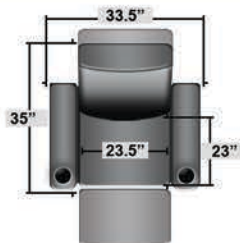

SEATCRAFT SIENNA (GRADE 7000 LEATHER)

DIMENSIONS & CONFIGURATIONS

Pieces & Dimensions

Single Recliner

Upright Seating Position

T.V. Position Recline

Fully Reclined Position

Distance from wall needed for full recline: 3"

Popular Configurations

Row of 2

Row of 3

Row of 3 Loveseat Right

Row of 3 Loveseat Left

Row of 4

Row of 4 Middle Loveseat

Row of 4 Dual Loveseats

Row of 2

Row of 3

Row of 4

Row of 4 Middle Loveseat

Row of 4 Dual Loveseats

All information is accurate at time of publishing and is subject to change at anytime.

Seatcraft.com ©2012