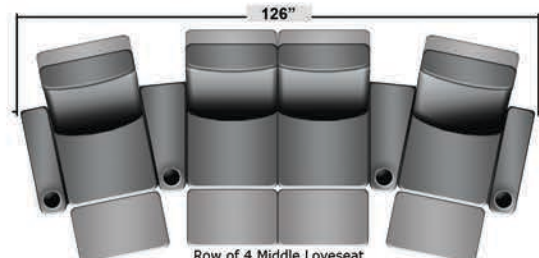

SEATCRAFT SIENNA (GRADE 7000 LEATHER)

DIMENSIONS & CONFIGURATIONS

Pieces & Dimensions

Single Recliner

Upright Seating Position

T.V. Position Recline

Fully Reclined Position

Distance from wall needed for full recline: 3"

Popular Configurations

Row of 2

Row of 3

Row of 3 Loveseat Right

Row of 3 Loveseat Left

Row of 4

Row of 4 Middle Loveseat

Row of 4 Dual Loveseats

Row of 2

Row of 3

Row of 4

Row of 4 Middle Loveseat

Row of 4 Dual Loveseats

All information is accurate at time of publishing and is subject to change at anytime.

Seatcraft.com ©2012