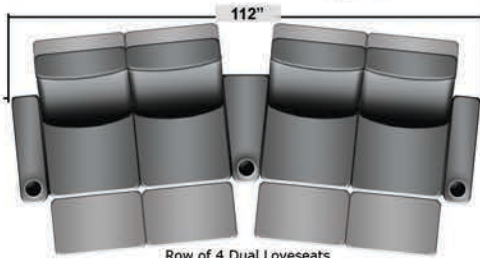

SEATCRAFT SIENNA (GRADE 7000 LEATHER)

DIMENSIONS & CONFIGURATIONS

Pieces & Dimensions

Single Recliner

Upright Seating Position

T.V. Position Recline

Fully Reclined Position

Distance from wall needed for full recline: 3"

Popular Configurations

Row of 2

Row of 3

Row of 3 Loveseat Right

Row of 3 Loveseat Left

Row of 4

Row of 4 Middle Loveseat

Row of 4 Dual Loveseats

Row of 2

Row of 3

Row of 4

Row of 4 Middle Loveseat

Row of 4 Dual Loveseats

All information is accurate at time of publishing and is subject to change at anytime.

Seatcraft.com ©2012