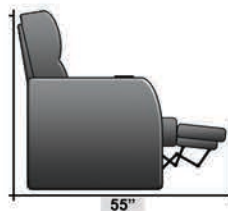

SEATCRAFT SIENNA (GRADE 7000 LEATHER)

DIMENSIONS & CONFIGURATIONS

Pieces & Dimensions

Single Recliner

Upright Seating Position

T.V. Position Recline

Fully Reclined Position

Distance from wall needed for full recline: 3"

Popular Configurations

Row of 2

Row of 3

Row of 3 Loveseat Right

Row of 3 Loveseat Left

Row of 4

Row of 4 Middle Loveseat

Row of 4 Dual Loveseats

Row of 2

Row of 3

Row of 4

Row of 4 Middle Loveseat

Row of 4 Dual Loveseats

All information is accurate at time of publishing and is subject to change at anytime.

Seatcraft.com ©2012