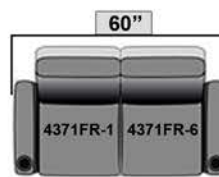

Seatback Height: 34"

Finished Outside Arm

Unfinished Inside Arm

Single Seat

Armless

Finished Outside Arm

Row of 2 Loveseat

Row of 2

Row of 3 Sofa

Row of 3

Row of 3 Loveseat Left

Row of 3 Loveseat Right

Row of 4 Sofa

Row of 4

Row of 4 Middle Loveseat

Row of 5 Sofa