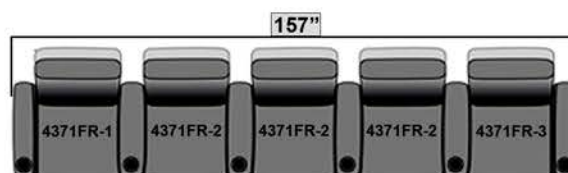

Seatback Height: 34"

Finished Outside Arm

Unfinished Inside Arm

Single Seat

Armless

Finished Outside Arm

Row of 2 Loveseat

Row of 2

Row of 3 Sofa

Row of 3

Row of 3 Loveseat Left

Row of 3 Loveseat Right

Row of 4 Sofa

Row of 4

Row of 4 Middle Loveseat

Row of 5 Sofa

Row of 5