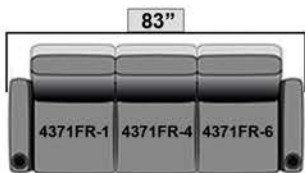

Seatback Height: 34"

Finished Outside Arm

Unfinished Inside Arm

Single Seat

Armless

Finished Outside Arm

Row of 2 Loveseat

Row of 2

Row of 3 Sofa

Row of 3

Row of 3 Loveseat Left

Row of 3 Loveseat Right

Row of 4 Sofa

Row of 4

Row of 4 Middle Loveseat

Row of 5 Sofa