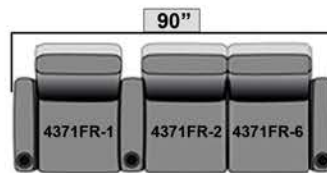

Seatback Height: 34"

Finished Outside Arm

Unfinished Inside Arm

Single Seat

Armless

Finished Outside Arm

Row of 2 Loveseat

Row of 2

Row of 3 Sofa

Row of 3

Row of 3 Loveseat Left

Row of 3 Loveseat Right

Row of 4 Sofa

Row of 4

Row of 4 Middle Loveseat

Row of 5 Sofa