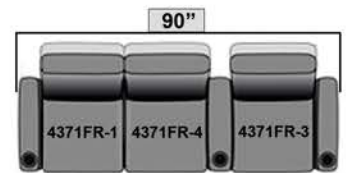

Seatback Height: 34"

Finished Outside Arm

Unfinished Inside Arm

Single Seat

Armless

Finished Outside Arm

Row of 2 Loveseat

Row of 2

Row of 3 Sofa

Row of 3

Row of 3 Loveseat Left

Row of 3 Loveseat Right

Row of 4 Sofa

Row of 4

Row of 4 Middle Loveseat

Row of 5 Sofa