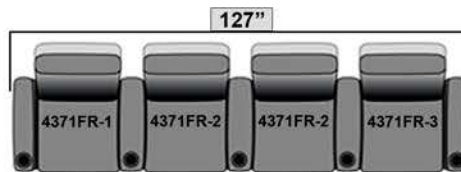

Seatback Height: 34"

Finished Outside Arm

Unfinished Inside Arm

Single Seat

Armless

Finished Outside Arm

Row of 2 Loveseat

Row of 2

Row of 3 Sofa

Row of 3

Row of 3 Loveseat Left

Row of 3 Loveseat Right

Row of 4 Sofa

Row of 4

Row of 4 Middle Loveseat

Row of 5 Sofa

Row of 5