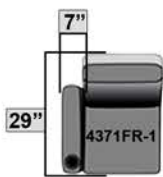

- **Optional Montage Warranty** - Add a 5 year top shelf warranty to your product. If your new furniture is covered by this warranty and becomes accidentally stained or damaged.
- **Optional Pro Buttshaker** - Imagine the sensation of feel added to the boom of the bass, have your seat respond to the sound you are seeing in real time.
- **Optional Lighted Cupholder** - The ambient blue light gives off a nice soft glow that makes finding your drink a breeze in low light conditions

Seatback Height: 34"

Finished Outside Arm

Unfinished Inside Arm

Single Seat

Armless

Finished Outside Arm

Row of 2 Loveseat

Row of 2

Row of 3 Sofa

Row of 3

Row of 3 Loveseat Left

Row of 3 Loveseat Right

Row of 4 Sofa

Row of 4

Row of 4 Middle Loveseat

Row of 5 Sofa

Row of 5