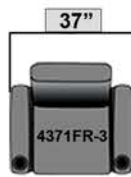

- **Optional Montage Warranty** - Add a 5 year top shelf warranty to your product. If your new furniture is covered by this warranty and becomes accidentally stained or damaged.
- **Optional Pro Buttshaker** - Imagine the sensation of feel added to the boom of the bass, have your seat respond to the sound you are seeing in real time.
- **Optional Lighted Cupholder** - The ambient blue light gives off a nice soft glow that makes finding your drink a breeze in low light conditions

Seatback Height: 34"

Finished Outside Arm

Unfinished Inside Arm

Single Seat

Armless

Finished Outside Arm

Row of 2 Loveseat

Row of 2

Row of 3 Sofa

Row of 3

Row of 3 Loveseat Left

Row of 3 Loveseat Right

Row of 4 Sofa

Row of 4

Row of 4 Middle Loveseat

Row of 5 Sofa