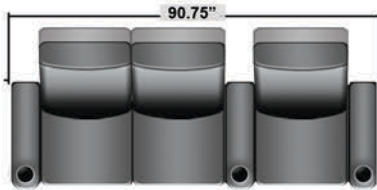

# SEATCRAFT RIALTO FRONT ROW

DIMENSIONS & CONFIGURATIONS

## Pieces & Dimensions

Single Recliner

Rialto Front Row Chair  
(This is not a reclining chair.)

## Popular Configurations

Row of 2

Row of 2 Loveseat

Row of 3

Row of 3 Sofa

Row of 3 Loveseat Right

Row of 3 Loveseat Left

Row of 4

Row of 4 Sofa

Row of 4 Middle Loveseat

Row of 4 Dual Loveseats

Row of 5

Row of 5 Sofa

All information is accurate at time of publishing and is subject to change at anytime.

Seatcraft.com ©2012