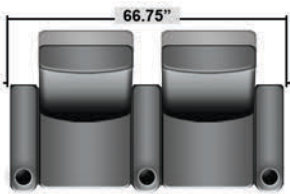

# SEATCRAFT RIALTO FRONT ROW

DIMENSIONS & CONFIGURATIONS

## Pieces & Dimensions

Single Recliner

Rialto Front Row Chair  
(This is not a reclining chair.)

## Popular Configurations

Row of 2

Row of 2 Loveseat

Row of 3

Row of 3 Sofa

Row of 3 Loveseat Right

Row of 3 Loveseat Left

Row of 4

Row of 4 Sofa

Row of 4 Middle Loveseat

Row of 4 Dual Loveseats

Row of 5

Row of 5 Sofa

All information is accurate at time of publishing and is subject to change at anytime.

Seatcraft.com ©2012