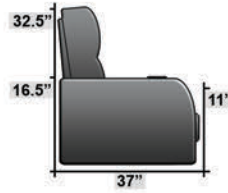

# SEATCRAFT RIALTO FRONT ROW

DIMENSIONS & CONFIGURATIONS

## Pieces & Dimensions

Single Recliner

Rialto Front Row Chair  
(This is not a reclining chair.)

## Popular Configurations

Row of 2

Row of 2 Loveseat

Row of 3

Row of 3 Sofa

Row of 3 Loveseat Right

Row of 3 Loveseat Left

Row of 4

Row of 4 Sofa

Row of 4 Middle Loveseat

Row of 4 Dual Loveseats

Row of 5

Row of 5 Sofa

All information is accurate at time of publishing and is subject to change at anytime.

Seatcraft.com ©2012