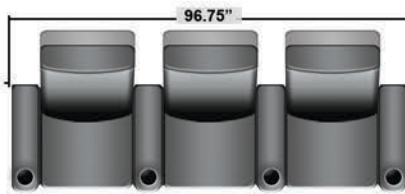

# SEATCRAFT RIALTO FRONT ROW

DIMENSIONS & CONFIGURATIONS

## Pieces & Dimensions

Single Recliner

Rialto Front Row Chair  
(This is not a reclining chair.)

## Popular Configurations

Row of 2

Row of 2 Loveseat

Row of 3

Row of 3 Sofa

Row of 3 Loveseat Right

Row of 3 Loveseat Left

Row of 4

Row of 4 Sofa

Row of 4 Middle Loveseat

Row of 4 Dual Loveseats

Row of 5

Row of 5 Sofa

All information is accurate at time of publishing and is subject to change at anytime.

Seatcraft.com ©2012