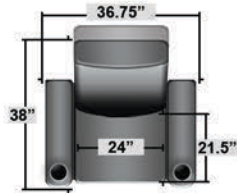

# SEATCRAFT RIALTO FRONT ROW

DIMENSIONS & CONFIGURATIONS

## Pieces & Dimensions

Single Recliner

Rialto Front Row Chair  
(This is not a reclining chair.)

## Popular Configurations

Row of 2

Row of 2 Loveseat

Row of 3

Row of 3 Sofa

Row of 3 Loveseat Right

Row of 3 Loveseat Left

Row of 4

Row of 4 Sofa

Row of 4 Middle Loveseat

Row of 4 Dual Loveseats

Row of 5

Row of 5 Sofa

All information is accurate at time of publishing and is subject to change at anytime.

Seatcraft.com ©2012