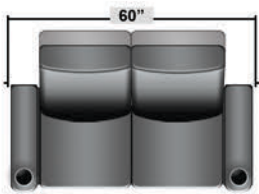

# SEATCRAFT RIALTO FRONT ROW

DIMENSIONS & CONFIGURATIONS

## Pieces & Dimensions

Single Recliner

Rialto Front Row Chair  
(This is not a reclining chair.)

## Popular Configurations

Row of 2

Row of 2 Loveseat

Row of 3

Row of 3 Sofa

Row of 3 Loveseat Right

Row of 3 Loveseat Left

Row of 4

Row of 4 Sofa

Row of 4 Middle Loveseat

Row of 4 Dual Loveseats

Row of 5

Row of 5 Sofa

All information is accurate at time of publishing and is subject to change at anytime.

Seatcraft.com ©2012