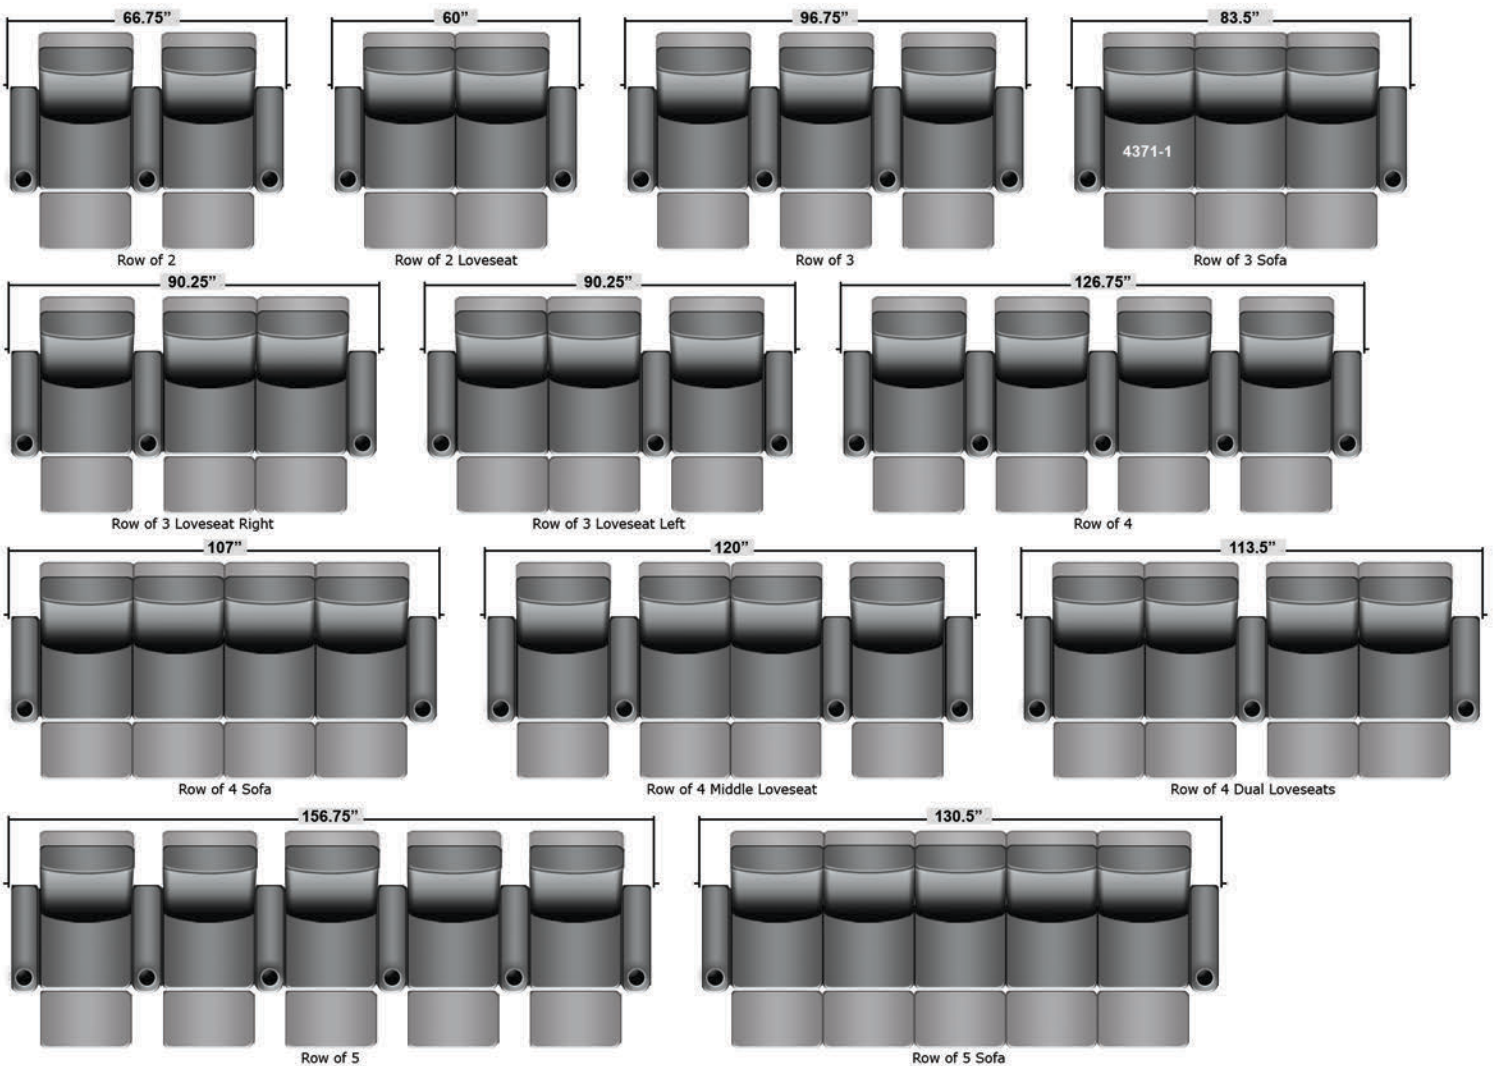

SEATCRAFT RIALTO

DIMENSIONS & CONFIGURATIONS

Pieces & Dimensions

Distance from wall needed for full recline: 3"

Popular Configurations

All information is accurate at time of publishing and is subject to change at anytime.