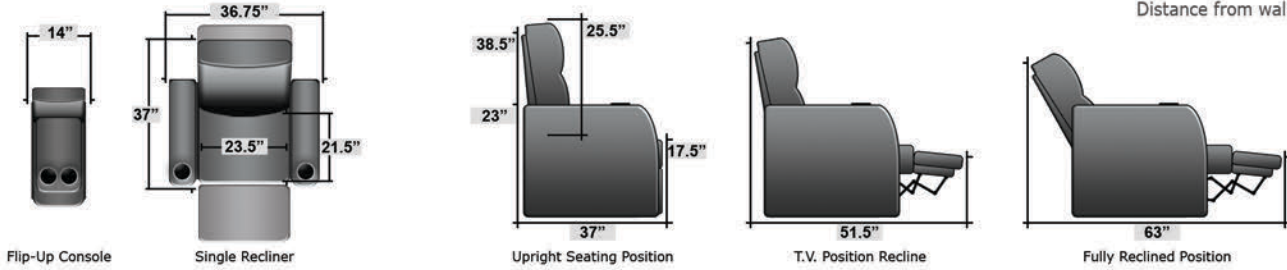

SEATCRAFT RIALTO

DIMENSIONS & CONFIGURATIONS

Pieces & Dimensions

Distance from wall needed for full recline: 3"

Popular Configurations

All information is accurate at time of publishing and is subject to change at anytime.