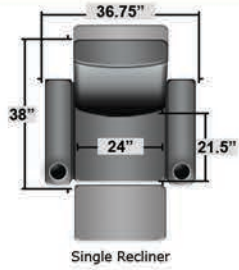

SEATCRAFT RIALTO BACK ROW

DIMENSIONS & CONFIGURATIONS

Pieces & Dimensions

Single Recliner

Rialto Back Row Chair

T.V. Position Recline

Fully Reclined Position

Distance from wall needed for full recline: 3"

Popular Configurations

Row of 2

Row of 2 Loveseat

Row of 3

Row of 3 Sofa

Row of 3 Loveseat Right

Row of 3 Loveseat Left

Row of 4

Row of 4 Sofa

Row of 4 Middle Loveseat

Row of 4 Dual Loveseats

Row of 5

Row of 5 Sofa

All information is accurate at time of publishing and is subject to change at anytime.

Seatcraft.com ©2012