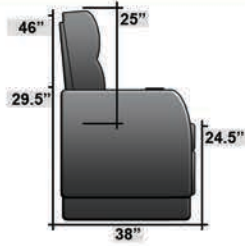

SEATCRAFT RIALTO BACK ROW

DIMENSIONS & CONFIGURATIONS

Pieces & Dimensions

Single Recliner

Rialto Back Row Chair

T.V. Position Recline

Fully Reclined Position

Distance from wall needed for full recline: 3"

Popular Configurations

Row of 2

Row of 2 Loveseat

Row of 3

Row of 3 Sofa

Row of 3 Loveseat Right

Row of 3 Loveseat Left

Row of 4

Row of 4 Sofa

Row of 4 Middle Loveseat

Row of 4 Dual Loveseats

Row of 5

Row of 5 Sofa

All information is accurate at time of publishing and is subject to change at anytime.

Seatcraft.com ©2012