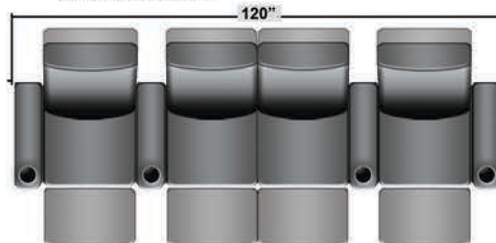

SEATCRAFT RIALTO BACK ROW

DIMENSIONS & CONFIGURATIONS

Pieces & Dimensions

Single Recliner

Rialto Back Row Chair

T.V. Position Recline

Fully Reclined Position

Distance from wall needed for full recline: 3"

Popular Configurations

Row of 2

Row of 2 Loveseat

Row of 3

Row of 3 Sofa

Row of 3 Loveseat Right

Row of 3 Loveseat Left

Row of 4

Row of 4 Sofa

Row of 4 Middle Loveseat

Row of 4 Dual Loveseats

Row of 5

Row of 5 Sofa

All information is accurate at time of publishing and is subject to change at anytime.

Seatcraft.com ©2012