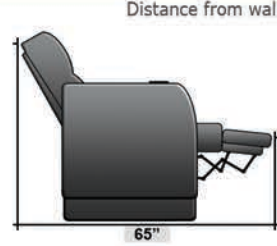

SEATCRAFT RIALTO BACK ROW

DIMENSIONS & CONFIGURATIONS

Pieces & Dimensions

Single Recliner

Rialto Back Row Chair

T.V. Position Recline

Fully Reclined Position

Distance from wall needed for full recline: 3"

Popular Configurations

Row of 2

Row of 2 Loveseat

Row of 3

Row of 3 Sofa

Row of 3 Loveseat Right

Row of 3 Loveseat Left

Row of 4