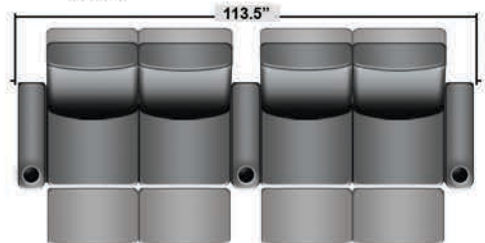

SEATCRAFT RIALTO BACK ROW

DIMENSIONS & CONFIGURATIONS

Pieces & Dimensions

Single Recliner

Rialto Back Row Chair

T.V. Position Recline

Fully Reclined Position

Distance from wall needed for full recline: 3"

Popular Configurations

Row of 2

Row of 2 Loveseat

Row of 3

Row of 3 Sofa

Row of 3 Loveseat Right

Row of 3 Loveseat Left

Row of 4

Row of 4 Sofa

Row of 4 Middle Loveseat

Row of 4 Dual Loveseats

Row of 5

Row of 5 Sofa

All information is accurate at time of publishing and is subject to change at anytime.

Seatcraft.com ©2012