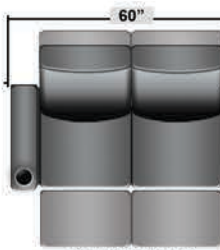

SEATCRAFT RIALTO BACK ROW

DIMENSIONS & CONFIGURATIONS

Pieces & Dimensions

Single Recliner

Rialto Back Row Chair

T.V. Position Recline

Fully Reclined Position

Distance from wall needed for full recline: 3"

Popular Configurations

Row of 2

Row of 2 Loveseat

Row of 3

Row of 3 Sofa

Row of 3 Loveseat Right

Row of 3 Loveseat Left

Row of 4

Row of 4 Sofa

Row of 4 Middle Loveseat

Row of 4 Dual Loveseats

Row of 5

Row of 5 Sofa

All information is accurate at time of publishing and is subject to change at anytime.

Seatcraft.com ©2012