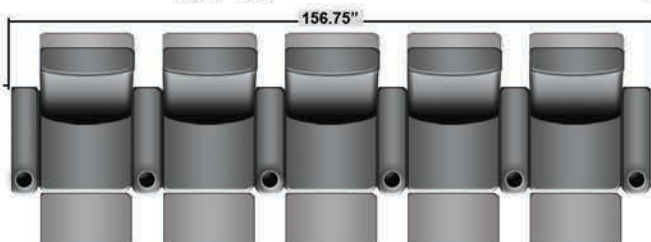

SEATCRAFT RIALTO BACK ROW

DIMENSIONS & CONFIGURATIONS

Pieces & Dimensions

Single Recliner

Rialto Back Row Chair

T.V. Position Recline

Fully Reclined Position

Distance from wall needed for full recline: 3"

Popular Configurations

Row of 2

Row of 2 Loveseat

Row of 3

Row of 3 Sofa

Row of 3 Loveseat Right

Row of 3 Loveseat Left

Row of 4

Row of 4 Sofa

Row of 4 Middle Loveseat

Row of 4 Dual Loveseats

Row of 5

Row of 5 Sofa

All information is accurate at time of publishing and is subject to change at anytime.

Seatcraft.com ©2012