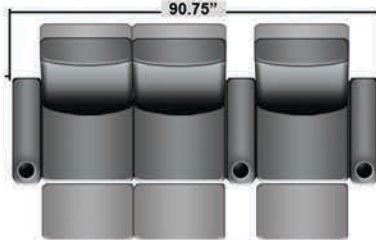

SEATCRAFT RIALTO BACK ROW

DIMENSIONS & CONFIGURATIONS

Pieces & Dimensions

Single Recliner

Rialto Back Row Chair

T.V. Position Recline

Fully Reclined Position

Distance from wall needed for full recline: 3"

Popular Configurations

Row of 2

Row of 2 Loveseat

Row of 3

Row of 3 Sofa

Row of 3 Loveseat Right

Row of 3 Loveseat Left

Row of 4

Row of 4 Sofa

Row of 4 Middle Loveseat

Row of 4 Dual Loveseats

Row of 5

Row of 5 Sofa

All information is accurate at time of publishing and is subject to change at anytime.

Seatcraft.com ©2012