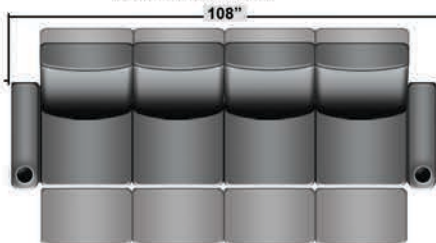

SEATCRAFT RIALTO BACK ROW

DIMENSIONS & CONFIGURATIONS

Pieces & Dimensions

Single Recliner

Rialto Back Row Chair

T.V. Position Recline

Fully Reclined Position

Distance from wall needed for full recline: 3"

Popular Configurations

Row of 2

Row of 2 Loveseat

Row of 3

Row of 3 Sofa

Row of 3 Loveseat Right

Row of 3 Loveseat Left

Row of 4

Row of 4 Sofa

Row of 4 Middle Loveseat

Row of 4 Dual Loveseats

Row of 5

Row of 5 Sofa

All information is accurate at time of publishing and is subject to change at anytime.

Seatcraft.com ©2012