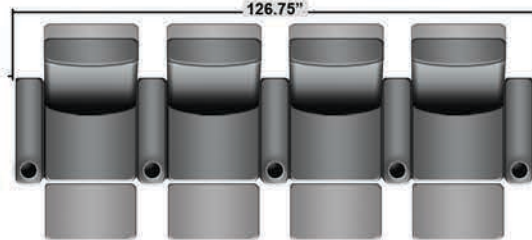

SEATCRAFT RIALTO BACK ROW

DIMENSIONS & CONFIGURATIONS

Pieces & Dimensions

Single Recliner

Rialto Back Row Chair

T.V. Position Recline

Fully Reclined Position

Distance from wall needed for full recline: 3"

Popular Configurations

Row of 2

Row of 2 Loveseat

Row of 3

Row of 3 Sofa

Row of 3 Loveseat Right

Row of 3 Loveseat Left

Row of 4

Row of 4 Sofa

Row of 4 Middle Loveseat

Row of 4 Dual Loveseats

Row of 5

Row of 5 Sofa

All information is accurate at time of publishing and is subject to change at anytime.

Seatcraft.com ©2012