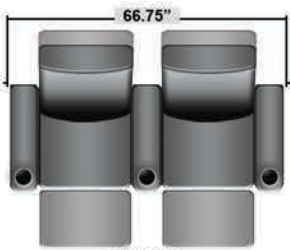

SEATCRAFT RIALTO BACK ROW

DIMENSIONS & CONFIGURATIONS

Pieces & Dimensions

Single Recliner

Rialto Back Row Chair

T.V. Position Recline

Fully Reclined Position

Distance from wall needed for full recline: 3"

Popular Configurations

Row of 2

Row of 2 Loveseat

Row of 3

Row of 3 Sofa

Row of 3 Loveseat Right

Row of 3 Loveseat Left

Row of 4

Row of 4 Sofa

Row of 4 Middle Loveseat

Row of 4 Dual Loveseats

Row of 5

Row of 5 Sofa

All information is accurate at time of publishing and is subject to change at anytime.

Seatcraft.com ©2012