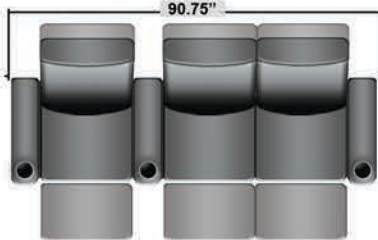

SEATCRAFT RIALTO BACK ROW

DIMENSIONS & CONFIGURATIONS

Pieces & Dimensions

Single Recliner

Rialto Back Row Chair

T.V. Position Recline

Fully Reclined Position

Distance from wall needed for full recline: 3"

Popular Configurations

Row of 2

Row of 2 Loveseat

Row of 3

Row of 3 Sofa

Row of 3 Loveseat Right

Row of 3 Loveseat Left

Row of 4

Row of 4 Sofa

Row of 4 Middle Loveseat

Row of 4 Dual Loveseats

Row of 5

Row of 5 Sofa

All information is accurate at time of publishing and is subject to change at anytime.

Seatcraft.com ©2012