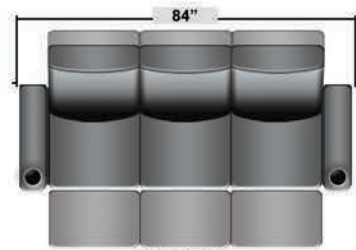

SEATCRAFT RIALTO BACK ROW

DIMENSIONS & CONFIGURATIONS

Pieces & Dimensions

Single Recliner

Rialto Back Row Chair

T.V. Position Recline

Fully Reclined Position

Distance from wall needed for full recline: 3"

Popular Configurations

Row of 2

Row of 2 Loveseat

Row of 3

Row of 3 Sofa

Row of 3 Loveseat Right

Row of 3 Loveseat Left

Row of 4

Row of 4 Sofa

Row of 4 Middle Loveseat

Row of 4 Dual Loveseats

Row of 5

Row of 5 Sofa

All information is accurate at time of publishing and is subject to change at anytime.

Seatcraft.com ©2012