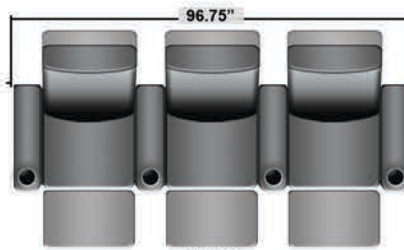

SEATCRAFT RIALTO BACK ROW

DIMENSIONS & CONFIGURATIONS

Pieces & Dimensions

Single Recliner

Rialto Back Row Chair

T.V. Position Recline

Fully Reclined Position

Distance from wall needed for full recline: 3"

Popular Configurations

Row of 2

Row of 2 Loveseat

Row of 3

Row of 3 Sofa

Row of 3 Loveseat Right

Row of 3 Loveseat Left

Row of 4

Row of 4 Sofa

Row of 4 Middle Loveseat

Row of 4 Dual Loveseats

Row of 5

Row of 5 Sofa

All information is accurate at time of publishing and is subject to change at anytime.

Seatcraft.com ©2012