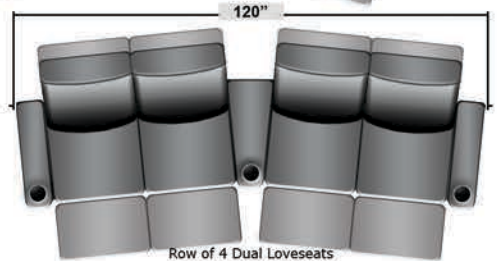

## Pieces & Dimensions

Single Recliner

Upright Seating Position

T.V. Position Recline

Fully Reclined Position

Distance from wall needed for full recline: 3"

## Popular Configurations

Row of 2

Row of 2 Loveseat

Row of 3

Row of 3 Sofa

Row of 3 Loveseat Right

Row of 3 Loveseat Left

Row of 4

Row of 4 Sofa

Row of 4 Middle Loveseat

Row of 4 Dual Loveseats

Row of 5

Row of 5 Sofa

All information is accurate at time of publishing and is subject to change at anytime.

Seatcraft.com ©2012