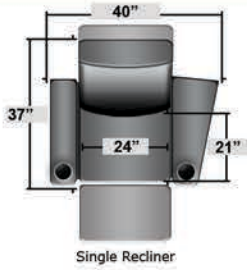

# SEATCRAFT PALLAS

DIMENSIONS & CONFIGURATIONS

## Pieces & Dimensions

Single Recliner

Upright Seating Position

T.V. Position Recline

Fully Reclined Position

Distance from wall needed for full recline: 3"