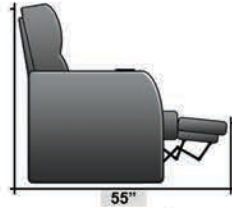

## Pieces & Dimensions

Single Recliner

Upright Seating Position

T.V. Position Recline

Fully Reclined Position

Distance from wall needed for full recline: 3"