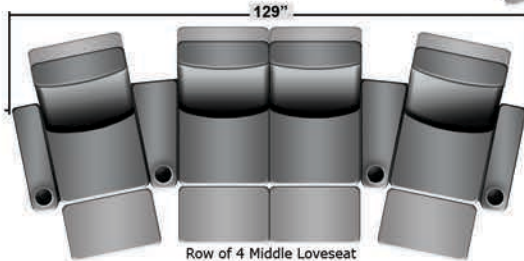

## Pieces & Dimensions

Single Recliner

Upright Seating Position

T.V. Position Recline

Fully Reclined Position

Distance from wall needed for full recline: 3"

## Popular Configurations

Row of 2

Row of 2 Loveseat

Row of 3

Row of 3 Sofa

Row of 3 Loveseat Right

Row of 3 Loveseat Left

Row of 4

Row of 4 Sofa

Row of 4 Middle Loveseat

Row of 4 Dual Loveseats

Row of 5

Row of 5 Sofa

All information is accurate at time of publishing and is subject to change at anytime.

Seatcraft.com ©2012