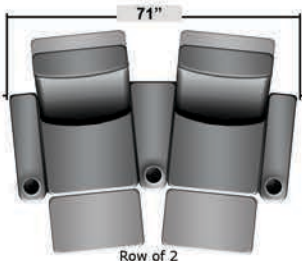

# SEATCRAFT PALLAS

DIMENSIONS & CONFIGURATIONS

## Pieces & Dimensions

Single Recliner

Upright Seating Position

T.V. Position Recline

Fully Reclined Position

Distance from wall needed for full recline: 3"

## Popular Configurations

Row of 2

Row of 2 Loveseat

Row of 3

Row of 3 Sofa

Row of 3 Loveseat Right

Row of 3 Loveseat Left

Row of 4

Row of 4 Sofa

Row of 4 Middle Loveseat

Row of 4 Dual Loveseats

Row of 5

Row of 5 Sofa

All information is accurate at time of publishing and is subject to change at anytime.

Seatcraft.com ©2012