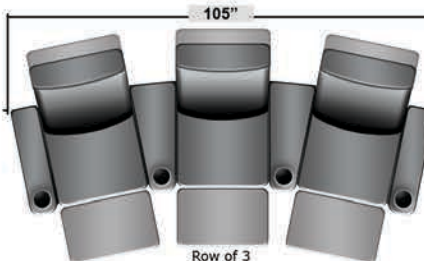

# SEATCRAFT PALLAS

DIMENSIONS & CONFIGURATIONS

## Pieces & Dimensions

Single Recliner

Upright Seating Position

T.V. Position Recline

Fully Reclined Position

Distance from wall needed for full recline: 3"

## Popular Configurations

Row of 2

Row of 2 Loveseat

Row of 3

Row of 3 Sofa

Row of 3 Loveseat Right

Row of 3 Loveseat Left

Row of 4

Row of 4 Sofa

Row of 4 Middle Loveseat

Row of 4 Dual Loveseats

Row of 5

Row of 5 Sofa

All information is accurate at time of publishing and is subject to change at anytime.

Seatcraft.com ©2012