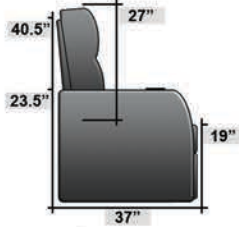

# SEATCRAFT PALLAS

DIMENSIONS & CONFIGURATIONS

## Pieces & Dimensions

Single Recliner

Upright Seating Position

T.V. Position Recline

Fully Reclined Position

Distance from wall needed for full recline: 3"

## Popular Configurations

Row of 2

Row of 2 Loveseat

Row of 3

Row of 3 Sofa

Row of 3 Loveseat Right

Row of 3 Loveseat Left

Row of 4

Row of 4 Sofa

Row of 4 Middle Loveseat

Row of 4 Dual Loveseats

Row of 5

Row of 5 Sofa

All information is accurate at time of publishing and is subject to change at anytime.

Seatcraft.com ©2012