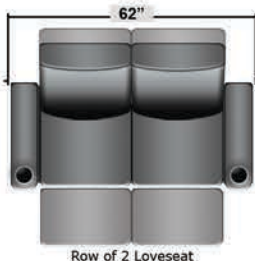

# SEATCRAFT PALLAS

DIMENSIONS & CONFIGURATIONS

## Pieces & Dimensions

Single Recliner

Upright Seating Position

T.V. Position Recline

Fully Reclined Position

Distance from wall needed for full recline: 3"

## Popular Configurations

Row of 2

Row of 2 Loveseat

Row of 3

Row of 3 Sofa

Row of 3 Loveseat Right

Row of 3 Loveseat Left

Row of 4

Row of 4 Sofa

Row of 4 Middle Loveseat

Row of 4 Dual Loveseats

Row of 5

Row of 5 Sofa

All information is accurate at time of publishing and is subject to change at anytime.

Seatcraft.com ©2012