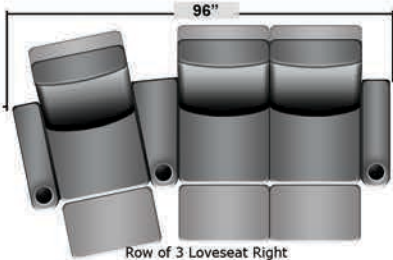

## Pieces & Dimensions

Single Recliner

Upright Seating Position

T.V. Position Recline

Fully Reclined Position

Distance from wall needed for full recline: 3"

## Popular Configurations

Row of 2

Row of 2 Loveseat

Row of 3

Row of 3 Sofa

Row of 3 Loveseat Right

Row of 3 Loveseat Left

Row of 4

Row of 4 Sofa

Row of 4 Middle Loveseat

Row of 4 Dual Loveseats

Row of 5

Row of 5 Sofa

All information is accurate at time of publishing and is subject to change at anytime.

Seatcraft.com ©2012