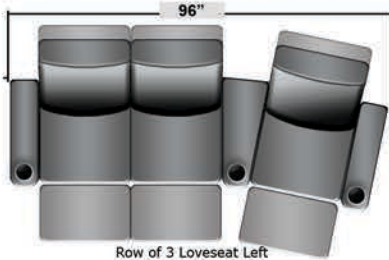

## Pieces & Dimensions

Single Recliner

Upright Seating Position

T.V. Position Recline

Fully Reclined Position

Distance from wall needed for full recline: 3"

## Popular Configurations

Row of 2

Row of 2 Loveseat

Row of 3

Row of 3 Sofa

Row of 3 Loveseat Right

Row of 3 Loveseat Left

Row of 4

Row of 4 Sofa

Row of 4 Middle Loveseat

Row of 4 Dual Loveseats

Row of 5

Row of 5 Sofa

All information is accurate at time of publishing and is subject to change at anytime.

Seatcraft.com ©2012