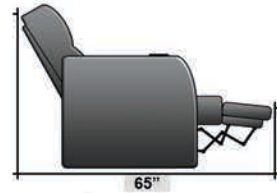

## Pieces & Dimensions

Single Recliner

Upright Seating Position

T.V. Position Recline

Fully Reclined Position

Distance from wall needed for full recline: 3"

## Popular Configurations

Row of 2

Row of 2 Loveseat

Row of 3

Row of 3 Sofa

Row of 3 Loveseat Right

Row of 3 Loveseat Left

Row of 4

Row of 4 Sofa

Row of 4 Middle Loveseat

Row of 4 Dual Loveseats

Row of 5

Row of 5 Sofa

All information is accurate at time of publishing and is subject to change at anytime.

Seatcraft.com ©2012