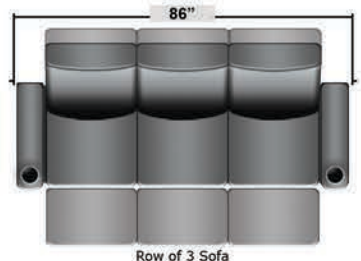

## Pieces & Dimensions

Single Recliner

Upright Seating Position

T.V. Position Recline

Fully Reclined Position

Distance from wall needed for full recline: 3"

## Popular Configurations

Row of 2

Row of 2 Loveseat

Row of 3

Row of 3 Sofa

Row of 3 Loveseat Right

Row of 3 Loveseat Left

Row of 4

Row of 4 Sofa

Row of 4 Middle Loveseat

Row of 4 Dual Loveseats

Row of 5

Row of 5 Sofa

All information is accurate at time of publishing and is subject to change at anytime.

Seatcraft.com ©2012