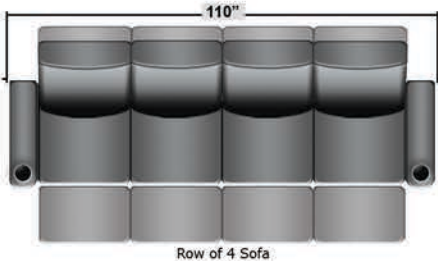

## Pieces & Dimensions

Single Recliner

Upright Seating Position

T.V. Position Recline

Fully Reclined Position

Distance from wall needed for full recline: 3"

## Popular Configurations

Row of 2

Row of 2 Loveseat

Row of 3

Row of 3 Sofa

Row of 3 Loveseat Right

Row of 3 Loveseat Left

Row of 4

Row of 4 Sofa

Row of 4 Middle Loveseat

Row of 4 Dual Loveseats

Row of 5

Row of 5 Sofa

All information is accurate at time of publishing and is subject to change at anytime.

Seatcraft.com ©2012