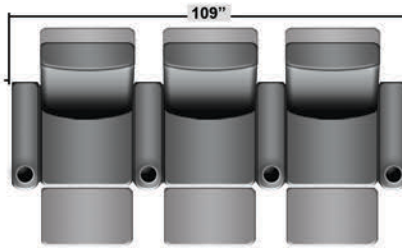

SEATCRAFT PALAMINO

DIMENSIONS & CONFIGURATIONS

Pieces & Dimensions

Distance from wall needed for full recline: 3"

Popular Configurations

All information is accurate at time of publishing and is subject to change at anytime.