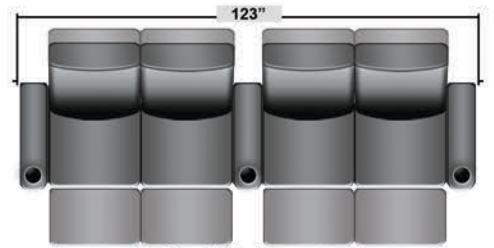

SEATCRAFT PALAMINO

DIMENSIONS & CONFIGURATIONS

Pieces & Dimensions

Distance from wall needed for full recline: 3"

Popular Configurations

All information is accurate at time of publishing and is subject to change at anytime.