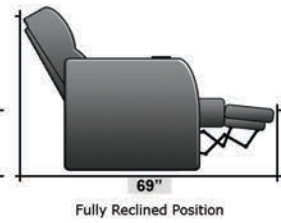

SEATCRAFT PALAMINO

DIMENSIONS & CONFIGURATIONS

Pieces & Dimensions

Distance from wall needed for full recline: 3"

Popular Configurations

All information is accurate at time of publishing and is subject to change at anytime.