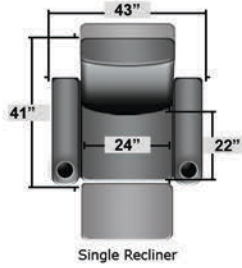

SEATCRAFT PALAMINO

DIMENSIONS & CONFIGURATIONS

Pieces & Dimensions

Distance from wall needed for full recline: 3"

Popular Configurations

All information is accurate at time of publishing and is subject to change at anytime.