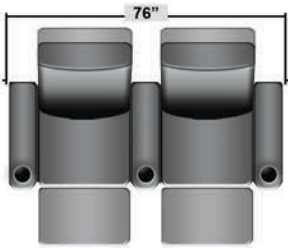

SEATCRAFT PALAMINO

DIMENSIONS & CONFIGURATIONS

Pieces & Dimensions

Distance from wall needed for full recline: 3"

Popular Configurations

All information is accurate at time of publishing and is subject to change at anytime.