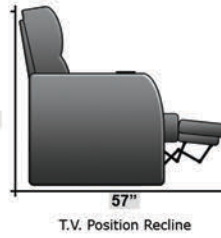

SEATCRAFT PALAMINO

DIMENSIONS & CONFIGURATIONS

Pieces & Dimensions

Distance from wall needed for full recline: 3"

Popular Configurations

All information is accurate at time of publishing and is subject to change at anytime.