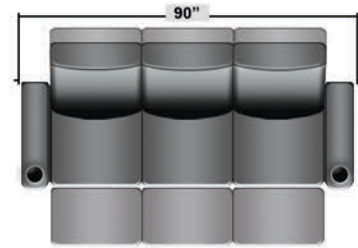

SEATCRAFT PALAMINO

DIMENSIONS & CONFIGURATIONS

Pieces & Dimensions

Distance from wall needed for full recline: 3"

Popular Configurations

All information is accurate at time of publishing and is subject to change at anytime.