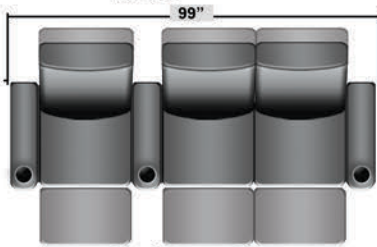

SEATCRAFT PALAMINO

DIMENSIONS & CONFIGURATIONS

Pieces & Dimensions

Distance from wall needed for full recline: 3"

Popular Configurations

All information is accurate at time of publishing and is subject to change at anytime.