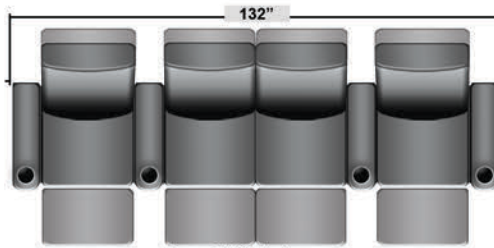

SEATCRAFT PALAMINO

DIMENSIONS & CONFIGURATIONS

Pieces & Dimensions

Distance from wall needed for full recline: 3"

Popular Configurations

All information is accurate at time of publishing and is subject to change at anytime.