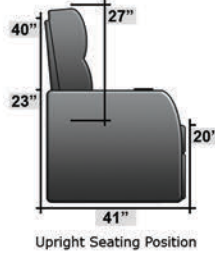

SEATCRAFT PALAMINO

DIMENSIONS & CONFIGURATIONS

Pieces & Dimensions

Distance from wall needed for full recline: 3"

Popular Configurations

All information is accurate at time of publishing and is subject to change at anytime.