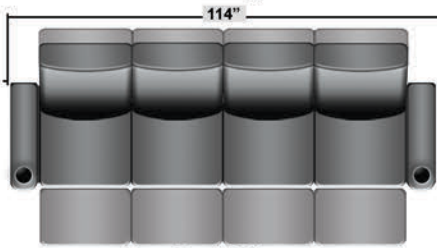

SEATCRAFT PALAMINO

DIMENSIONS & CONFIGURATIONS

Pieces & Dimensions

Distance from wall needed for full recline: 3"

Popular Configurations

All information is accurate at time of publishing and is subject to change at anytime.