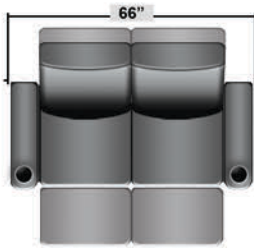

SEATCRAFT PALAMINO

DIMENSIONS & CONFIGURATIONS

Pieces & Dimensions

Distance from wall needed for full recline: 3"

Popular Configurations

All information is accurate at time of publishing and is subject to change at anytime.