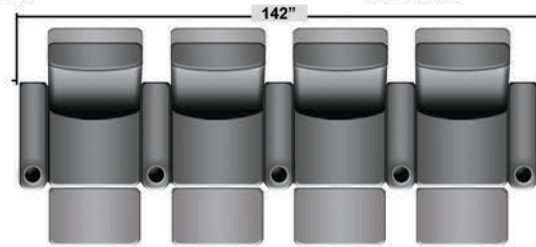

SEATCRAFT PALAMINO

DIMENSIONS & CONFIGURATIONS

Pieces & Dimensions

Distance from wall needed for full recline: 3"

Popular Configurations

All information is accurate at time of publishing and is subject to change at anytime.