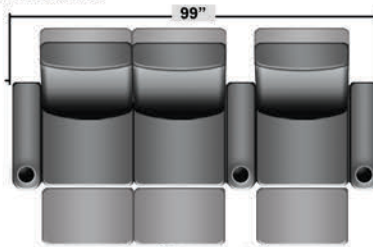

SEATCRAFT PALAMINO

DIMENSIONS & CONFIGURATIONS

Pieces & Dimensions

Distance from wall needed for full recline: 3"

Popular Configurations

All information is accurate at time of publishing and is subject to change at anytime.