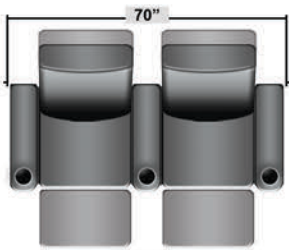

Popular Configurations

All information is accurate at time of publishing and is subject to change at anytime.

Seatcraft.com ©2012