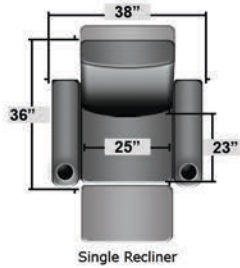

# SEATCRAFT MERIDIAN

DIMENSIONS & CONFIGURATIONS

## Pieces & Dimensions

Distance from wall needed for full recline: 3"