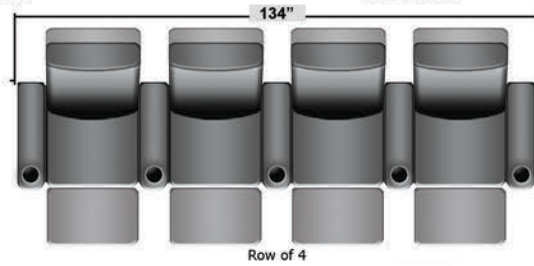

Popular Configurations

All information is accurate at time of publishing and is subject to change at anytime.

Seatcraft.com ©2012