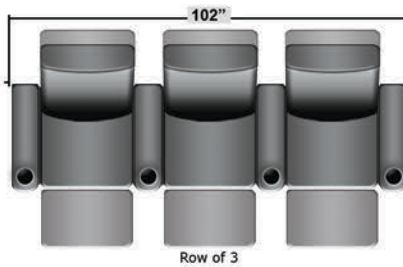

Popular Configurations

All information is accurate at time of publishing and is subject to change at anytime.

Seatcraft.com ©2012