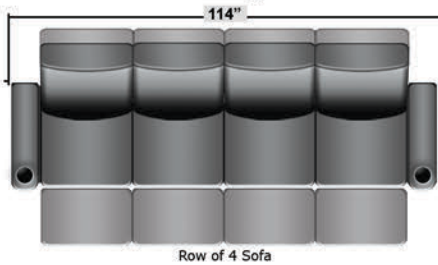

Popular Configurations

All information is accurate at time of publishing and is subject to change at anytime.

Seatcraft.com ©2012