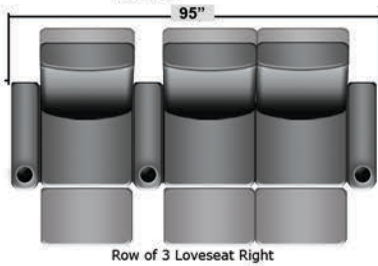

Popular Configurations

All information is accurate at time of publishing and is subject to change at anytime.

Seatcraft.com ©2012