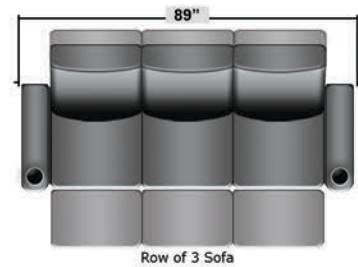

Popular Configurations

All information is accurate at time of publishing and is subject to change at anytime.

Seatcraft.com ©2012