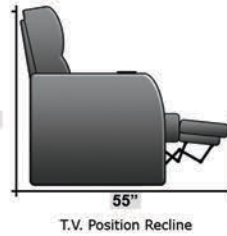

# SEATCRAFT MERIDIAN

DIMENSIONS & CONFIGURATIONS

## Pieces & Dimensions

Distance from wall needed for full recline: 3"