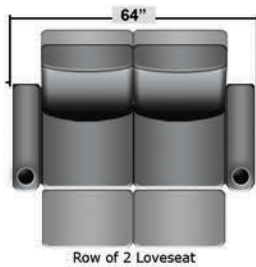

Popular Configurations

All information is accurate at time of publishing and is subject to change at anytime.

Seatcraft.com ©2012