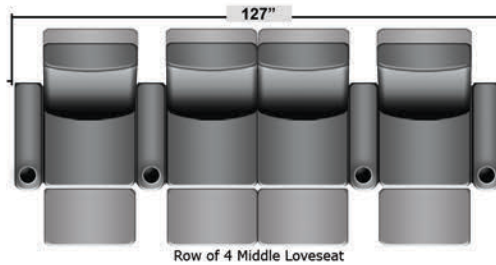

Popular Configurations

All information is accurate at time of publishing and is subject to change at anytime.

Seatcraft.com ©2012