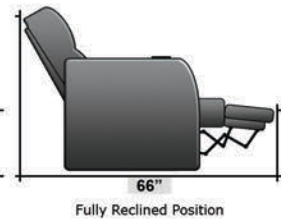

# SEATCRAFT MERIDIAN

DIMENSIONS & CONFIGURATIONS

## Pieces & Dimensions

Distance from wall needed for full recline: 3"