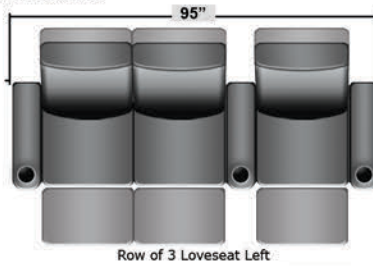

Popular Configurations

All information is accurate at time of publishing and is subject to change at anytime.

Seatcraft.com ©2012