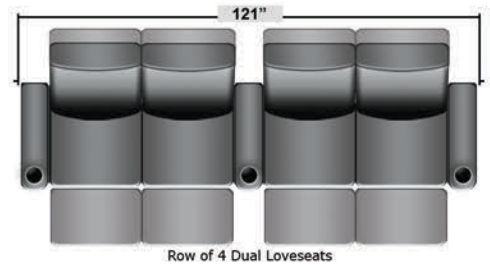

Popular Configurations

All information is accurate at time of publishing and is subject to change at anytime.

Seatcraft.com ©2012