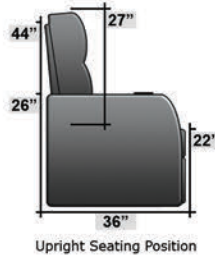

# SEATCRAFT MERIDIAN

DIMENSIONS & CONFIGURATIONS

## Pieces & Dimensions

Distance from wall needed for full recline: 3"