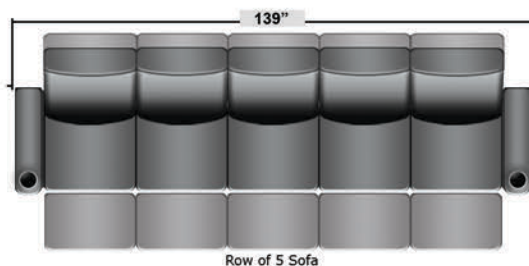

Popular Configurations

All information is accurate at time of publishing and is subject to change at anytime.

Seatcraft.com ©2012