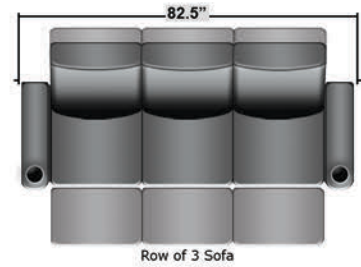

SEATCRAFT MARBELLA

DIMENSIONS & CONFIGURATIONS

Pieces & Dimensions

Distance from wall needed for full recline: 3"

Popular Configurations

All information is accurate at time of publishing and is subject to change at anytime.