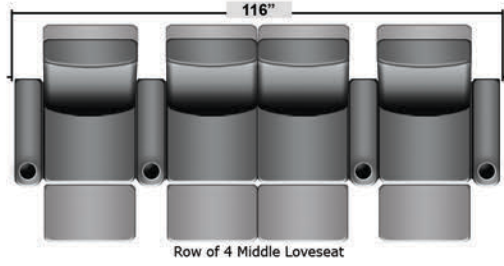

SEATCRAFT MARBELLA

DIMENSIONS & CONFIGURATIONS

Pieces & Dimensions

Distance from wall needed for full recline: 3"

Popular Configurations

All information is accurate at time of publishing and is subject to change at anytime.