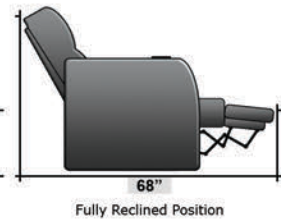

SEATCRAFT MARBELLA

DIMENSIONS & CONFIGURATIONS

Pieces & Dimensions

Distance from wall needed for full recline: 3"

Popular Configurations

All information is accurate at time of publishing and is subject to change at anytime.