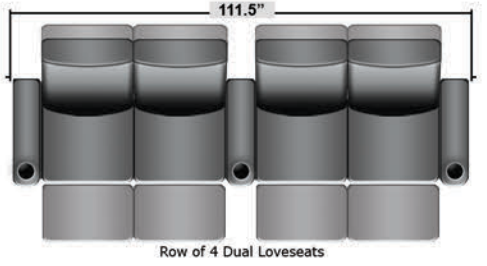

SEATCRAFT MARBELLA

DIMENSIONS & CONFIGURATIONS

Pieces & Dimensions

Distance from wall needed for full recline: 3"

Popular Configurations

All information is accurate at time of publishing and is subject to change at anytime.