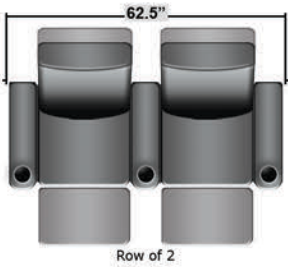

SEATCRAFT MARBELLA

DIMENSIONS & CONFIGURATIONS

Pieces & Dimensions

Distance from wall needed for full recline: 3"

Popular Configurations

All information is accurate at time of publishing and is subject to change at anytime.