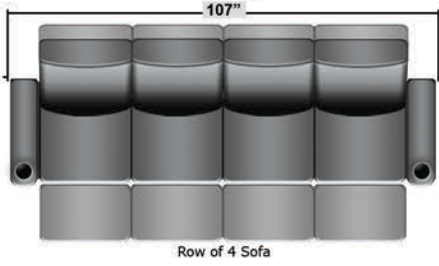

SEATCRAFT MARBELLA

DIMENSIONS & CONFIGURATIONS

Pieces & Dimensions

Distance from wall needed for full recline: 3"

Popular Configurations

All information is accurate at time of publishing and is subject to change at anytime.