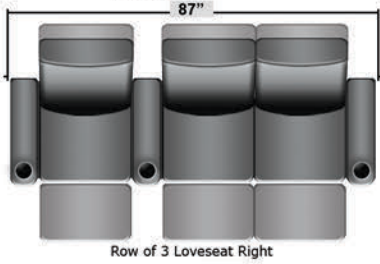

SEATCRAFT MARBELLA

DIMENSIONS & CONFIGURATIONS

Pieces & Dimensions

Distance from wall needed for full recline: 3"

Popular Configurations

All information is accurate at time of publishing and is subject to change at anytime.