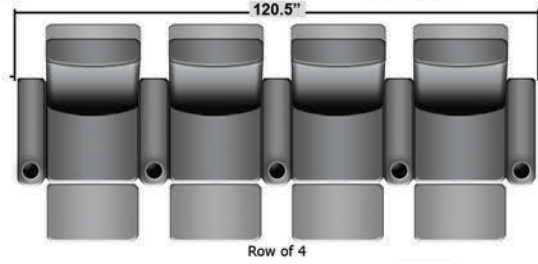

SEATCRAFT MARBELLA

DIMENSIONS & CONFIGURATIONS

Pieces & Dimensions

Distance from wall needed for full recline: 3"

Popular Configurations

All information is accurate at time of publishing and is subject to change at anytime.