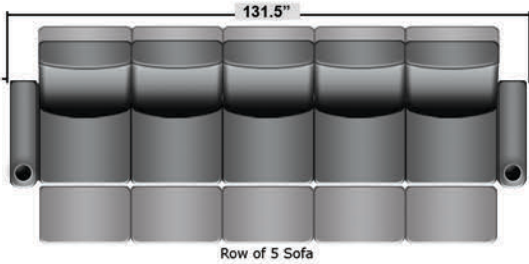

SEATCRAFT MARBELLA

DIMENSIONS & CONFIGURATIONS

Pieces & Dimensions

Distance from wall needed for full recline: 3"

Popular Configurations

All information is accurate at time of publishing and is subject to change at anytime.