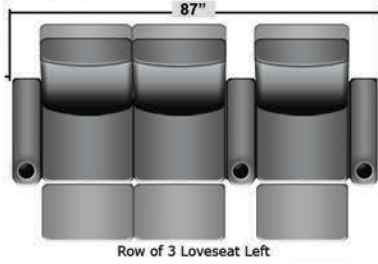

SEATCRAFT MARBELLA

DIMENSIONS & CONFIGURATIONS

Pieces & Dimensions

Distance from wall needed for full recline: 3"

Popular Configurations

All information is accurate at time of publishing and is subject to change at anytime.