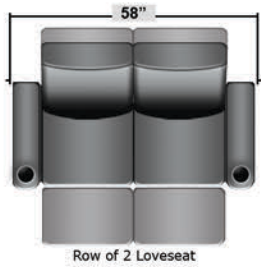

SEATCRAFT MARBELLA

DIMENSIONS & CONFIGURATIONS

Pieces & Dimensions

Distance from wall needed for full recline: 3"

Popular Configurations

All information is accurate at time of publishing and is subject to change at anytime.