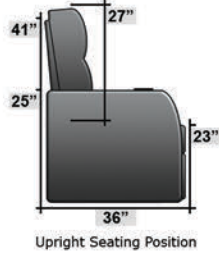

SEATCRAFT MARBELLA

DIMENSIONS & CONFIGURATIONS

Pieces & Dimensions

Distance from wall needed for full recline: 3"

Popular Configurations

All information is accurate at time of publishing and is subject to change at anytime.