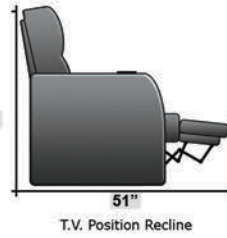

SEATCRAFT MARBELLA

DIMENSIONS & CONFIGURATIONS

Pieces & Dimensions

Distance from wall needed for full recline: 3"

Popular Configurations

All information is accurate at time of publishing and is subject to change at anytime.