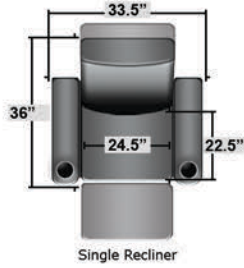

SEATCRAFT MARBELLA

DIMENSIONS & CONFIGURATIONS

Pieces & Dimensions

Distance from wall needed for full recline: 3"

Popular Configurations

All information is accurate at time of publishing and is subject to change at anytime.