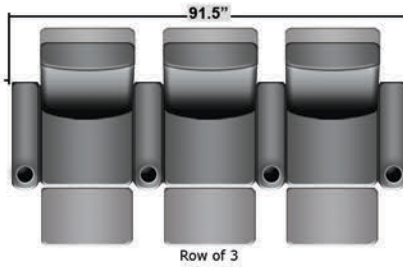

SEATCRAFT MARBELLA

DIMENSIONS & CONFIGURATIONS

Pieces & Dimensions

Distance from wall needed for full recline: 3"

Popular Configurations

All information is accurate at time of publishing and is subject to change at anytime.