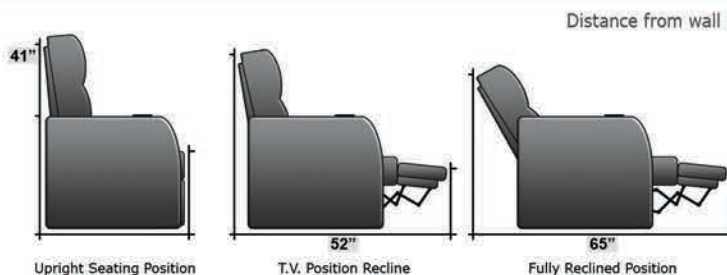

SEATCRAFT
MAJESTIC
DIMENSIONS & CONFIGURATIONS

Pieces & Dimensions

Distance from wall needed for full recline: 3"

Popular Configurations