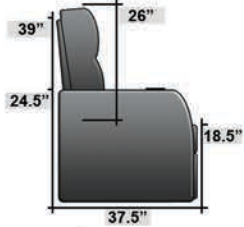

SEATCRAFT LORENZO

DIMENSIONS & CONFIGURATIONS

Pieces & Dimensions

Single Recliner

Upright Seating Position

T.V. Position Recline

Fully Reclined Position

Distance from wall needed for full recline: 3"

Popular Configurations

Row of 2

Row of 2 Loveseat

Row of 3

Row of 3 Sofa

Row of 3 Loveseat Right

Row of 3 Loveseat Left

Row of 4

Row of 4 Sofa

Row of 4 Middle Loveseat

Row of 4 Dual Loveseats

Row of 5

Row of 5 Sofa

All information is accurate at time of publishing and is subject to change at anytime.