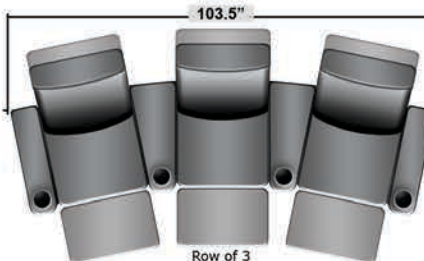

SEATCRAFT LORENZO

DIMENSIONS & CONFIGURATIONS

Pieces & Dimensions

Single Recliner

Upright Seating Position

T.V. Position Recline

Fully Reclined Position

Distance from wall needed for full recline: 3"

Popular Configurations

Row of 2

Row of 2 Loveseat

Row of 3

Row of 3 Sofa

Row of 3 Loveseat Right

Row of 3 Loveseat Left

Row of 4

Row of 4 Sofa

Row of 4 Middle Loveseat

Row of 4 Dual Loveseats

Row of 5

Row of 5 Sofa

All information is accurate at time of publishing and is subject to change at anytime.