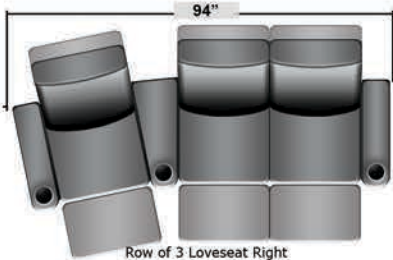

SEATCRAFT LORENZO

DIMENSIONS & CONFIGURATIONS

Pieces & Dimensions

Single Recliner

Upright Seating Position

T.V. Position Recline

Fully Reclined Position

Distance from wall needed for full recline: 3"

Popular Configurations

Row of 2

Row of 2 Loveseat

Row of 3

Row of 3 Sofa

Row of 3 Loveseat Right

Row of 3 Loveseat Left

Row of 4

Row of 4 Sofa

Row of 4 Middle Loveseat

Row of 4 Dual Loveseats

Row of 5

Row of 5 Sofa

All information is accurate at time of publishing and is subject to change at anytime.