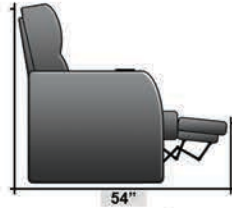

SEATCRAFT LORENZO

DIMENSIONS & CONFIGURATIONS

Pieces & Dimensions

Single Recliner

Upright Seating Position

T.V. Position Recline

Fully Reclined Position

Distance from wall needed for full recline: 3"

Popular Configurations

Row of 2

Row of 2 Loveseat

Row of 3

Row of 3 Sofa

Row of 3 Loveseat Right

Row of 3 Loveseat Left

Row of 4

Row of 4 Sofa

Row of 4 Middle Loveseat

Row of 4 Dual Loveseats

Row of 5

Row of 5 Sofa

All information is accurate at time of publishing and is subject to change at anytime.