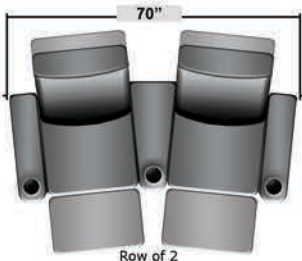

SEATCRAFT LORENZO

DIMENSIONS & CONFIGURATIONS

Pieces & Dimensions

Single Recliner

Upright Seating Position

T.V. Position Recline

Fully Reclined Position

Distance from wall needed for full recline: 3"

Popular Configurations

Row of 2

Row of 2 Loveseat

Row of 3

Row of 3 Sofa

Row of 3 Loveseat Right

Row of 3 Loveseat Left

Row of 4

Row of 4 Sofa

Row of 4 Middle Loveseat

Row of 4 Dual Loveseats

Row of 5

Row of 5 Sofa

All information is accurate at time of publishing and is subject to change at anytime.