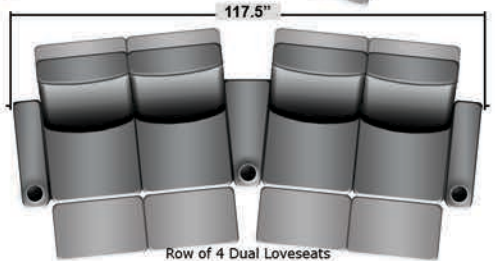

SEATCRAFT LORENZO

DIMENSIONS & CONFIGURATIONS

Pieces & Dimensions

Single Recliner

Upright Seating Position

T.V. Position Recline

Fully Reclined Position

Distance from wall needed for full recline: 3"

Popular Configurations

Row of 2

Row of 2 Loveseat

Row of 3

Row of 3 Sofa

Row of 3 Loveseat Right

Row of 3 Loveseat Left

Row of 4

Row of 4 Sofa

Row of 4 Middle Loveseat

Row of 4 Dual Loveseats

Row of 5

Row of 5 Sofa

All information is accurate at time of publishing and is subject to change at anytime.