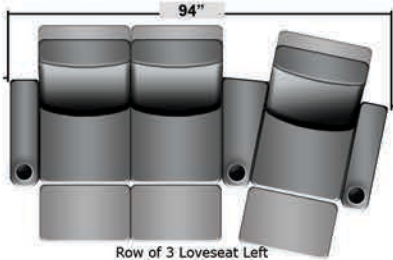

SEATCRAFT LORENZO

DIMENSIONS & CONFIGURATIONS

Pieces & Dimensions

Single Recliner

Upright Seating Position

T.V. Position Recline

Fully Reclined Position

Distance from wall needed for full recline: 3"

Popular Configurations

Row of 2

Row of 2 Loveseat

Row of 3

Row of 3 Sofa

Row of 3 Loveseat Right

Row of 3 Loveseat Left

Row of 4

Row of 4 Sofa

Row of 4 Middle Loveseat

Row of 4 Dual Loveseats

Row of 5

Row of 5 Sofa

All information is accurate at time of publishing and is subject to change at anytime.