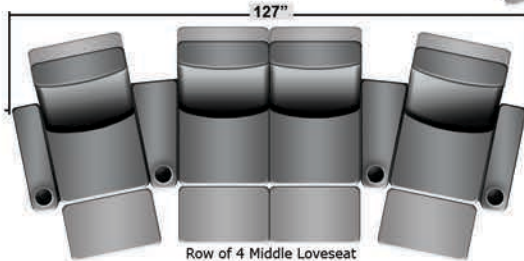

SEATCRAFT LORENZO

DIMENSIONS & CONFIGURATIONS

Pieces & Dimensions

Single Recliner

Upright Seating Position

T.V. Position Recline

Fully Reclined Position

Distance from wall needed for full recline: 3"

Popular Configurations

Row of 2

Row of 2 Loveseat

Row of 3

Row of 3 Sofa

Row of 3 Loveseat Right

Row of 3 Loveseat Left

Row of 4

Row of 4 Sofa

Row of 4 Middle Loveseat

Row of 4 Dual Loveseats

Row of 5

Row of 5 Sofa

All information is accurate at time of publishing and is subject to change at anytime.