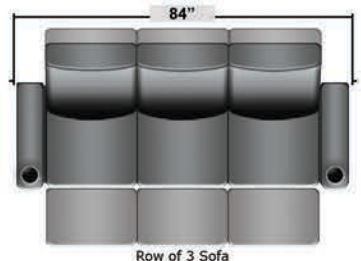

SEATCRAFT LORENZO

DIMENSIONS & CONFIGURATIONS

Pieces & Dimensions

Single Recliner

Upright Seating Position

T.V. Position Recline

Fully Reclined Position

Distance from wall needed for full recline: 3"

Popular Configurations

Row of 2

Row of 2 Loveseat

Row of 3

Row of 3 Sofa

Row of 3 Loveseat Right

Row of 3 Loveseat Left

Row of 4

Row of 4 Sofa

Row of 4 Middle Loveseat

Row of 4 Dual Loveseats

Row of 5

Row of 5 Sofa

All information is accurate at time of publishing and is subject to change at anytime.