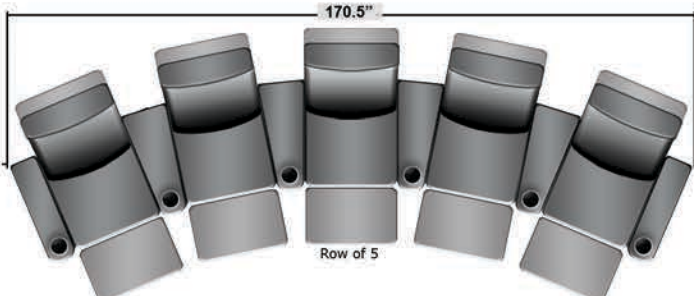

SEATCRAFT LORENZO

DIMENSIONS & CONFIGURATIONS

Pieces & Dimensions

Single Recliner

Upright Seating Position

T.V. Position Recline

Fully Reclined Position

Distance from wall needed for full recline: 3"

Popular Configurations

Row of 2

Row of 2 Loveseat

Row of 3

Row of 3 Sofa

Row of 3 Loveseat Right

Row of 3 Loveseat Left

Row of 4

Row of 4 Sofa

Row of 4 Middle Loveseat

Row of 4 Dual Loveseats

Row of 5

Row of 5 Sofa

All information is accurate at time of publishing and is subject to change at anytime.