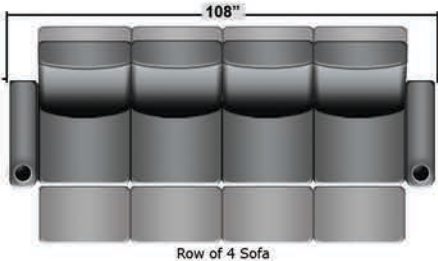

SEATCRAFT LORENZO

DIMENSIONS & CONFIGURATIONS

Pieces & Dimensions

Single Recliner

Upright Seating Position

T.V. Position Recline

Fully Reclined Position

Distance from wall needed for full recline: 3"

Popular Configurations

Row of 2

Row of 2 Loveseat

Row of 3

Row of 3 Sofa

Row of 3 Loveseat Right

Row of 3 Loveseat Left

Row of 4

Row of 4 Sofa

Row of 4 Middle Loveseat

Row of 4 Dual Loveseats

Row of 5

Row of 5 Sofa

All information is accurate at time of publishing and is subject to change at anytime.