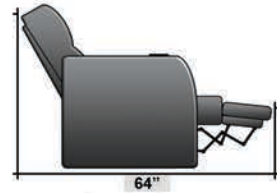

SEATCRAFT LORENZO

DIMENSIONS & CONFIGURATIONS

Pieces & Dimensions

Single Recliner

Upright Seating Position

T.V. Position Recline

Fully Reclined Position

Distance from wall needed for full recline: 3"

Popular Configurations

Row of 2

Row of 2 Loveseat

Row of 3

Row of 3 Sofa

Row of 3 Loveseat Right

Row of 3 Loveseat Left

Row of 4

Row of 4 Sofa

Row of 4 Middle Loveseat

Row of 4 Dual Loveseats

Row of 5

Row of 5 Sofa

All information is accurate at time of publishing and is subject to change at anytime.