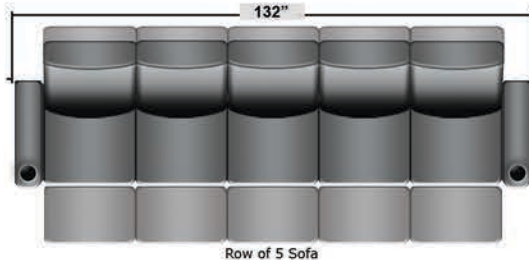

SEATCRAFT LORENZO

DIMENSIONS & CONFIGURATIONS

Pieces & Dimensions

Single Recliner

Upright Seating Position

T.V. Position Recline

Fully Reclined Position

Distance from wall needed for full recline: 3"

Popular Configurations

Row of 2

Row of 2 Loveseat

Row of 3

Row of 3 Sofa

Row of 3 Loveseat Right

Row of 3 Loveseat Left

Row of 4

Row of 4 Sofa

Row of 4 Middle Loveseat

Row of 4 Dual Loveseats

Row of 5

Row of 5 Sofa

All information is accurate at time of publishing and is subject to change at anytime.