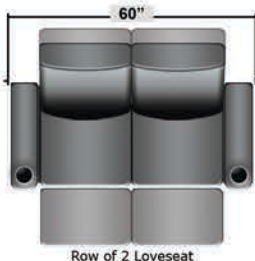

SEATCRAFT LORENZO

DIMENSIONS & CONFIGURATIONS

Pieces & Dimensions

Single Recliner

Upright Seating Position

T.V. Position Recline

Fully Reclined Position

Distance from wall needed for full recline: 3"

Popular Configurations

Row of 2

Row of 2 Loveseat

Row of 3

Row of 3 Sofa

Row of 3 Loveseat Right

Row of 3 Loveseat Left

Row of 4

Row of 4 Sofa

Row of 4 Middle Loveseat

Row of 4 Dual Loveseats

Row of 5

Row of 5 Sofa

All information is accurate at time of publishing and is subject to change at anytime.