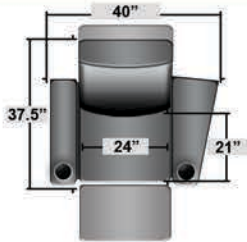

SEATCRAFT LORENZO

DIMENSIONS & CONFIGURATIONS

Pieces & Dimensions

Single Recliner

Upright Seating Position

T.V. Position Recline

Fully Reclined Position

Distance from wall needed for full recline: 3"

Popular Configurations

Row of 2

Row of 2 Loveseat

Row of 3

Row of 3 Sofa

Row of 3 Loveseat Right

Row of 3 Loveseat Left

Row of 4

Row of 4 Sofa

Row of 4 Middle Loveseat

Row of 4 Dual Loveseats

Row of 5

Row of 5 Sofa

All information is accurate at time of publishing and is subject to change at anytime.