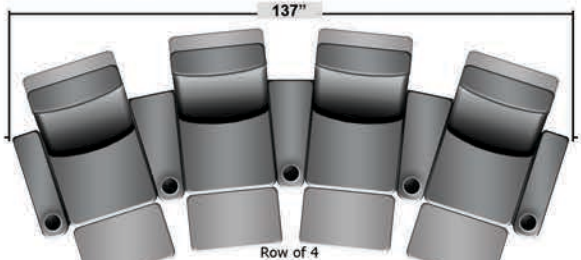

SEATCRAFT LORENZO

DIMENSIONS & CONFIGURATIONS

Pieces & Dimensions

Single Recliner

Upright Seating Position

T.V. Position Recline

Fully Reclined Position

Distance from wall needed for full recline: 3"

Popular Configurations

Row of 2

Row of 2 Loveseat

Row of 3

Row of 3 Sofa

Row of 3 Loveseat Right

Row of 3 Loveseat Left

Row of 4

Row of 4 Sofa

Row of 4 Middle Loveseat

Row of 4 Dual Loveseats

Row of 5

Row of 5 Sofa

All information is accurate at time of publishing and is subject to change at anytime.