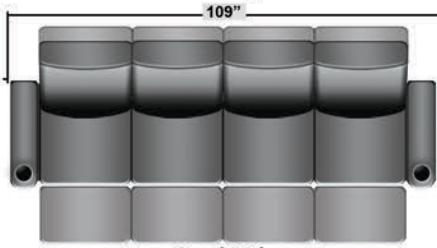

SEATCRAFT HIGHROLLER

DIMENSIONS & CONFIGURATIONS

Pieces & Dimensions

Distance from wall needed for full recline: 3"

Popular Configurations

All information is accurate at time of publishing and is subject to change at anytime.