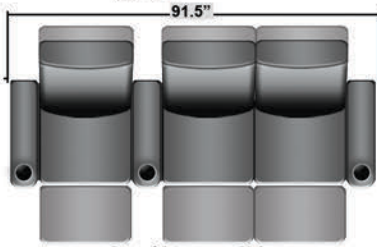

SEATCRAFT HIGHROLLER

DIMENSIONS & CONFIGURATIONS

Pieces & Dimensions

Distance from wall needed for full recline: 3"

Popular Configurations

All information is accurate at time of publishing and is subject to change at anytime.