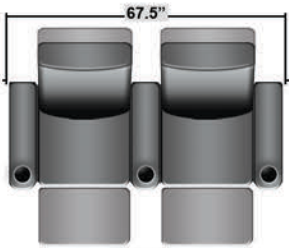

SEATCRAFT HIGHROLLER

DIMENSIONS & CONFIGURATIONS

Pieces & Dimensions

Distance from wall needed for full recline: 3"

Popular Configurations

All information is accurate at time of publishing and is subject to change at anytime.