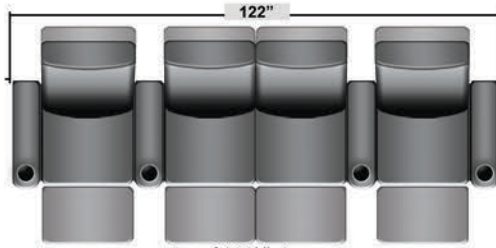

SEATCRAFT HIGHROLLER

DIMENSIONS & CONFIGURATIONS

Pieces & Dimensions

Distance from wall needed for full recline: 3"

Popular Configurations

All information is accurate at time of publishing and is subject to change at anytime.