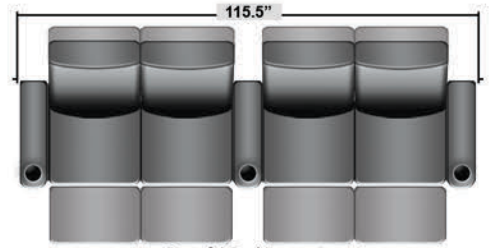

SEATCRAFT HIGHROLLER

DIMENSIONS & CONFIGURATIONS

Pieces & Dimensions

Distance from wall needed for full recline: 3"

Popular Configurations

All information is accurate at time of publishing and is subject to change at anytime.