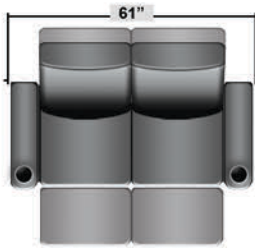

SEATCRAFT HIGHROLLER

DIMENSIONS & CONFIGURATIONS

Pieces & Dimensions

Distance from wall needed for full recline: 3"

Popular Configurations

All information is accurate at time of publishing and is subject to change at anytime.