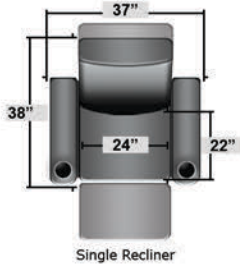

SEATCRAFT HIGHROLLER

DIMENSIONS & CONFIGURATIONS

Pieces & Dimensions

Distance from wall needed for full recline: 3"

Popular Configurations

All information is accurate at time of publishing and is subject to change at anytime.