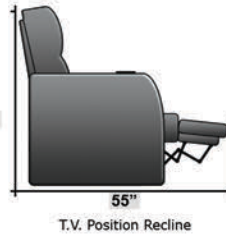

SEATCRAFT HIGHROLLER

DIMENSIONS & CONFIGURATIONS

Pieces & Dimensions

Distance from wall needed for full recline: 3"

Popular Configurations

All information is accurate at time of publishing and is subject to change at anytime.