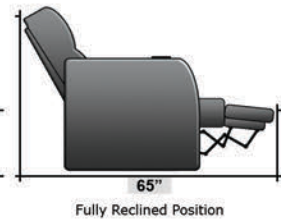

SEATCRAFT HIGHROLLER

DIMENSIONS & CONFIGURATIONS

Pieces & Dimensions

Distance from wall needed for full recline: 3"

Popular Configurations

All information is accurate at time of publishing and is subject to change at anytime.