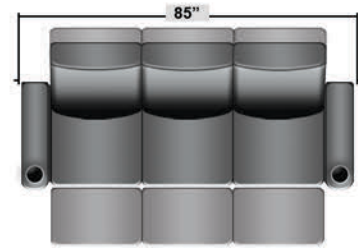

SEATCRAFT HIGHROLLER

DIMENSIONS & CONFIGURATIONS

Pieces & Dimensions

Distance from wall needed for full recline: 3"

Popular Configurations

All information is accurate at time of publishing and is subject to change at anytime.