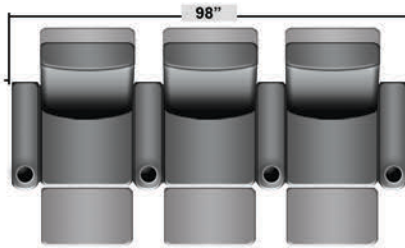

SEATCRAFT HIGHROLLER

DIMENSIONS & CONFIGURATIONS

Pieces & Dimensions

Distance from wall needed for full recline: 3"

Popular Configurations

All information is accurate at time of publishing and is subject to change at anytime.