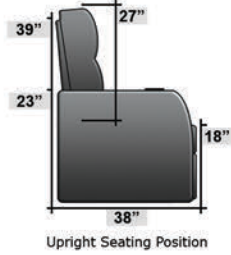

SEATCRAFT HIGHROLLER

DIMENSIONS & CONFIGURATIONS

Pieces & Dimensions

Distance from wall needed for full recline: 3"

Popular Configurations

All information is accurate at time of publishing and is subject to change at anytime.