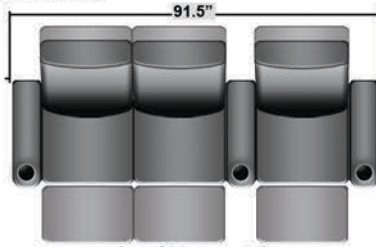

SEATCRAFT HIGHROLLER

DIMENSIONS & CONFIGURATIONS

Pieces & Dimensions

Distance from wall needed for full recline: 3"

Popular Configurations

All information is accurate at time of publishing and is subject to change at anytime.