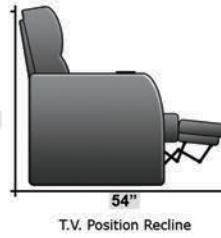

SEATCRAFT
GRENADA
 DIMENSIONS & CONFIGURATIONS

Pieces & Dimensions

Distance from wall needed for full recline: 3"

Popular Configurations