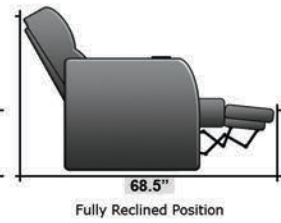

SEATCRAFT
GRENADA
 DIMENSIONS & CONFIGURATIONS

Pieces & Dimensions

Distance from wall needed for full recline: 3"

Popular Configurations