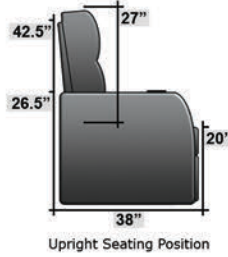

SEATCRAFT
GRENADA
 DIMENSIONS & CONFIGURATIONS

Pieces & Dimensions

Distance from wall needed for full recline: 3"

Popular Configurations