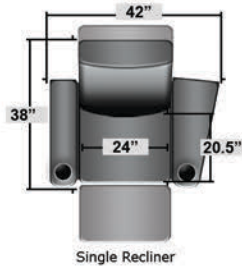

SEATCRAFT
GRENADA
 DIMENSIONS & CONFIGURATIONS

Pieces & Dimensions

Distance from wall needed for full recline: 3"

Popular Configurations