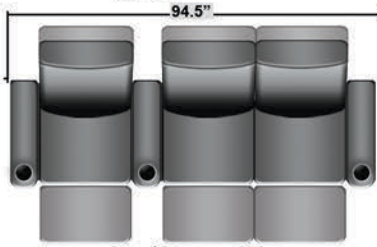

SEATCRAFT GRENADA (GRADE 7000 LEATHER)

DIMENSIONS & CONFIGURATIONS

Pieces & Dimensions

Distance from wall needed for full recline: 3"

Popular Configurations

All information is accurate at time of publishing and is subject to change at anytime.