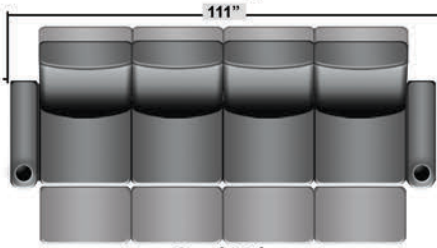

SEATCRAFT GRENADA (GRADE 7000 LEATHER)

DIMENSIONS & CONFIGURATIONS

Pieces & Dimensions

Distance from wall needed for full recline: 3"

Popular Configurations

All information is accurate at time of publishing and is subject to change at anytime.