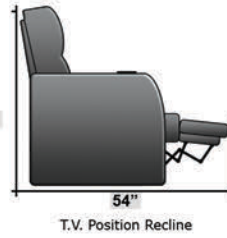

SEATCRAFT GRENADA (GRADE 7000 LEATHER)

DIMENSIONS & CONFIGURATIONS

Pieces & Dimensions

Distance from wall needed for full recline: 3"

Popular Configurations

All information is accurate at time of publishing and is subject to change at anytime.