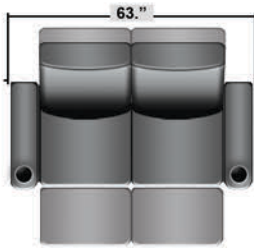

SEATCRAFT GRENADA (GRADE 7000 LEATHER)

DIMENSIONS & CONFIGURATIONS

Pieces & Dimensions

Distance from wall needed for full recline: 3"

Popular Configurations

All information is accurate at time of publishing and is subject to change at anytime.