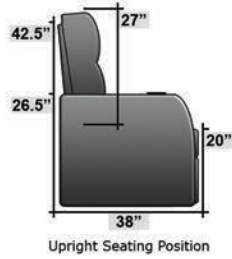

SEATCRAFT GRENADA (GRADE 7000 LEATHER)

DIMENSIONS & CONFIGURATIONS

Pieces & Dimensions

Distance from wall needed for full recline: 3"

Popular Configurations

All information is accurate at time of publishing and is subject to change at anytime.