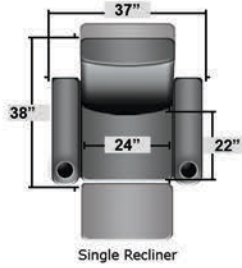

SEATCRAFT GRENADA (GRADE 7000 LEATHER)

DIMENSIONS & CONFIGURATIONS

Pieces & Dimensions

Distance from wall needed for full recline: 3"

Popular Configurations

All information is accurate at time of publishing and is subject to change at anytime.