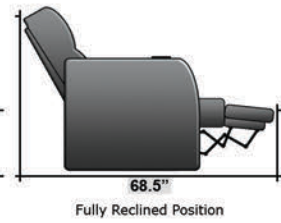

SEATCRAFT GRENADA (GRADE 7000 LEATHER)

DIMENSIONS & CONFIGURATIONS

Pieces & Dimensions

Distance from wall needed for full recline: 3"

Popular Configurations

All information is accurate at time of publishing and is subject to change at anytime.