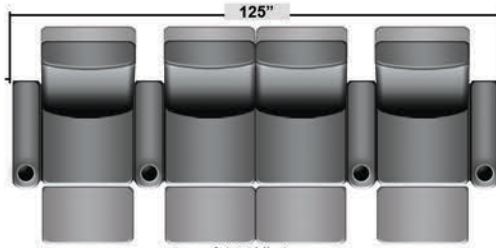

SEATCRAFT GRENADA (GRADE 7000 LEATHER)

DIMENSIONS & CONFIGURATIONS

Pieces & Dimensions

Distance from wall needed for full recline: 3"

Popular Configurations

All information is accurate at time of publishing and is subject to change at anytime.