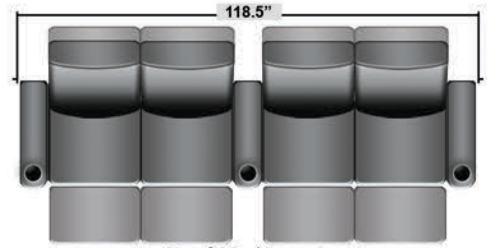

SEATCRAFT GRENADA (GRADE 7000 LEATHER)

DIMENSIONS & CONFIGURATIONS

Pieces & Dimensions

Distance from wall needed for full recline: 3"

Popular Configurations

All information is accurate at time of publishing and is subject to change at anytime.