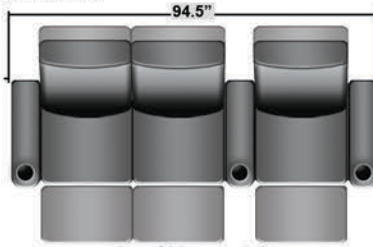

SEATCRAFT GRENADA (GRADE 7000 LEATHER)

DIMENSIONS & CONFIGURATIONS

Pieces & Dimensions

Distance from wall needed for full recline: 3"

Popular Configurations

All information is accurate at time of publishing and is subject to change at anytime.