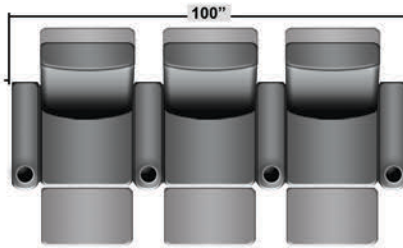

SEATCRAFT GRENADA (GRADE 7000 LEATHER)

DIMENSIONS & CONFIGURATIONS

Pieces & Dimensions

Distance from wall needed for full recline: 3"

Popular Configurations

All information is accurate at time of publishing and is subject to change at anytime.