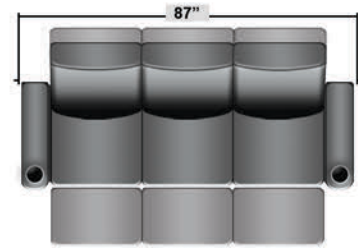

SEATCRAFT GRENADA (GRADE 7000 LEATHER)

DIMENSIONS & CONFIGURATIONS

Pieces & Dimensions

Distance from wall needed for full recline: 3"

Popular Configurations

All information is accurate at time of publishing and is subject to change at anytime.