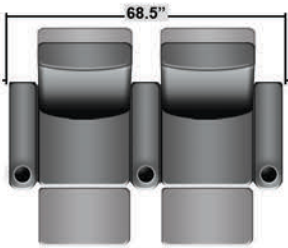

SEATCRAFT GRENADA (GRADE 7000 LEATHER)

DIMENSIONS & CONFIGURATIONS

Pieces & Dimensions

Distance from wall needed for full recline: 3"

Popular Configurations

All information is accurate at time of publishing and is subject to change at anytime.