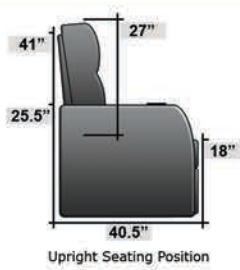

# SEATCRAFT GENESIS

DIMENSIONS & CONFIGURATIONS

## Pieces & Dimensions

Storage Console

Single Recliner

Upright Seating Position

T.V. Position Recline

Fully Reclined Position

Distance from wall needed for full recline: 3"

## Popular Configurations

Row of 2

Row of 2 Loveseat

Row of 3

Row of 3 Sofa

Row of 3 Loveseat Right

Row of 3 Loveseat Left

Row of 4

Row of 4 Sofa

Row of 4 Middle Loveseat

Row of 4 Dual Loveseats

Row of 5 Sofa

All information is accurate at time of publishing and is subject to change at anytime.

Seatcraft.com ©2012