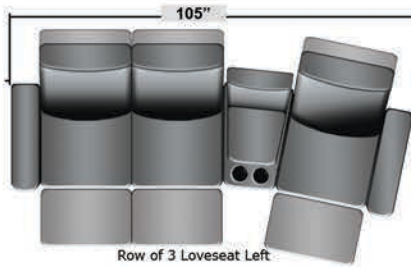

# SEATCRAFT GENESIS

DIMENSIONS & CONFIGURATIONS

## Pieces & Dimensions

Storage Console

Single Recliner

Upright Seating Position

T.V. Position Recline

Fully Reclined Position

Distance from wall needed for full recline: 3"

## Popular Configurations

Row of 2

Row of 2 Loveseat

Row of 3

Row of 3 Sofa

Row of 3 Loveseat Right

Row of 3 Loveseat Left

Row of 4

Row of 4 Sofa

Row of 4 Middle Loveseat

Row of 4 Dual Loveseats

Row of 5 Sofa

All information is accurate at time of publishing and is subject to change at anytime.

Seatcraft.com ©2012