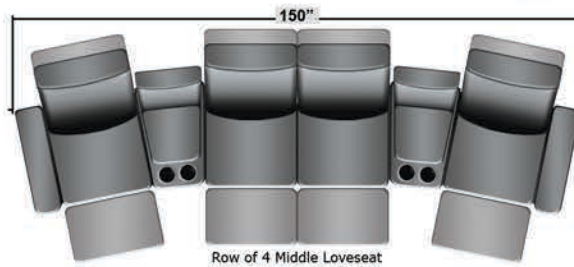

## Pieces & Dimensions

Storage Console

Single Recliner

Upright Seating Position

T.V. Position Recline

Fully Reclined Position

Distance from wall needed for full recline: 3"

## Popular Configurations

Row of 2

Row of 2 Loveseat

Row of 3

Row of 3 Sofa

Row of 3 Loveseat Right

Row of 3 Loveseat Left

Row of 4

Row of 4 Sofa

Row of 4 Middle Loveseat

Row of 4 Dual Loveseats

Row of 5 Sofa

All information is accurate at time of publishing and is subject to change at anytime.

Seatcraft.com ©2012