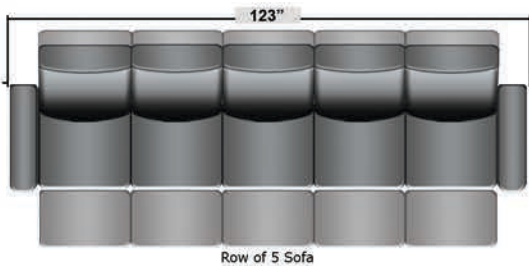

# SEATCRAFT GENESIS

DIMENSIONS & CONFIGURATIONS

## Popular Configurations

Row of 2

Row of 2 Loveseat

Row of 3

Row of 3 Sofa

Row of 3 Loveseat Right

Row of 3 Loveseat Left

Row of 4

Row of 4 Sofa

Row of 4 Middle Loveseat

Row of 4 Dual Loveseats

Row of 5 Sofa

All information is accurate at time of publishing and is subject to change at anytime.

Seatcraft.com ©2012