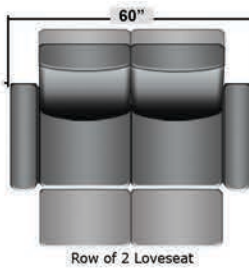

# SEATCRAFT GENESIS

DIMENSIONS & CONFIGURATIONS

## Pieces & Dimensions

Storage Console

Single Recliner

Upright Seating Position

T.V. Position Recline

Fully Reclined Position

Distance from wall needed for full recline: 3"

## Popular Configurations

Row of 2

Row of 2 Loveseat

Row of 3

Row of 3 Sofa

Row of 3 Loveseat Right

Row of 3 Loveseat Left

Row of 4

Row of 4 Sofa

Row of 4 Middle Loveseat

Row of 4 Dual Loveseats

Row of 5 Sofa

All information is accurate at time of publishing and is subject to change at anytime.

Seatcraft.com ©2012