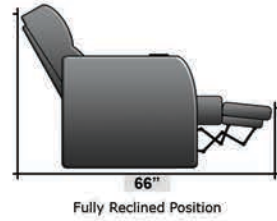

# SEATCRAFT GENESIS

DIMENSIONS & CONFIGURATIONS

## Pieces & Dimensions

Storage Console

Single Recliner

Upright Seating Position

T.V. Position Recline

Fully Reclined Position

Distance from wall needed for full recline: 3"

## Popular Configurations

Row of 2

Row of 2 Loveseat

Row of 3

Row of 3 Sofa

Row of 3 Loveseat Right

Row of 3 Loveseat Left

Row of 4

Row of 4 Sofa

Row of 4 Middle Loveseat

Row of 4 Dual Loveseats

Row of 5 Sofa

All information is accurate at time of publishing and is subject to change at anytime.

Seatcraft.com ©2012