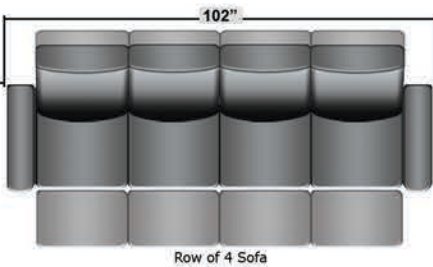

# SEATCRAFT GENESIS

DIMENSIONS & CONFIGURATIONS

## Pieces & Dimensions

Storage Console

Single Recliner

Upright Seating Position

T.V. Position Recline

Fully Reclined Position

Distance from wall needed for full recline: 3"

## Popular Configurations

Row of 2

Row of 2 Loveseat

Row of 3

Row of 3 Sofa

Row of 3 Loveseat Right

Row of 3 Loveseat Left

Row of 4

Row of 4 Sofa

Row of 4 Middle Loveseat

Row of 4 Dual Loveseats

Row of 5 Sofa

All information is accurate at time of publishing and is subject to change at anytime.

Seatcraft.com ©2012