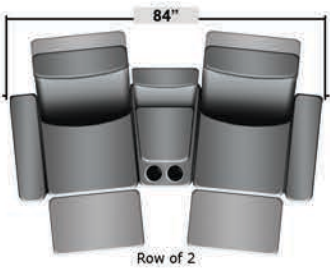

# SEATCRAFT GENESIS

DIMENSIONS & CONFIGURATIONS

## Pieces & Dimensions

Storage Console

Single Recliner

Upright Seating Position

T.V. Position Recline

Fully Reclined Position

Distance from wall needed for full recline: 3"

## Popular Configurations

Row of 2

Row of 2 Loveseat

Row of 3

Row of 3 Sofa

Row of 3 Loveseat Right

Row of 3 Loveseat Left

Row of 4

Row of 4 Sofa

Row of 4 Middle Loveseat

Row of 4 Dual Loveseats

Row of 5 Sofa

All information is accurate at time of publishing and is subject to change at anytime.

Seatcraft.com ©2012