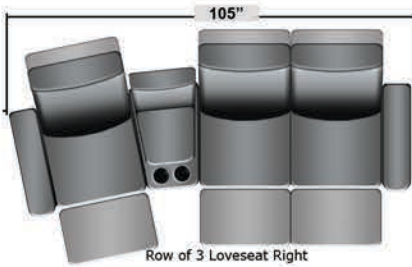

# SEATCRAFT GENESIS

DIMENSIONS & CONFIGURATIONS

## Pieces & Dimensions

Storage Console

Single Recliner

Upright Seating Position

T.V. Position Recline

Fully Reclined Position

Distance from wall needed for full recline: 3"

## Popular Configurations

Row of 2

Row of 2 Loveseat

Row of 3

Row of 3 Sofa

Row of 3 Loveseat Right

Row of 3 Loveseat Left

Row of 4

Row of 4 Sofa

Row of 4 Middle Loveseat

Row of 4 Dual Loveseats

Row of 5 Sofa

All information is accurate at time of publishing and is subject to change at anytime.

Seatcraft.com ©2012