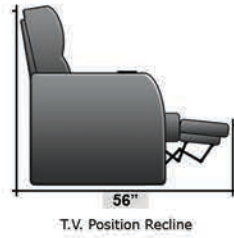

# SEATCRAFT GENESIS

DIMENSIONS & CONFIGURATIONS

## Pieces & Dimensions

Storage Console

Single Recliner

Upright Seating Position

T.V. Position Recline

Fully Reclined Position

Distance from wall needed for full recline: 3"

## Popular Configurations

Row of 2

Row of 2 Loveseat

Row of 3

Row of 3 Sofa

Row of 3 Loveseat Right

Row of 3 Loveseat Left

Row of 4

Row of 4 Sofa

Row of 4 Middle Loveseat

Row of 4 Dual Loveseats

Row of 5 Sofa

All information is accurate at time of publishing and is subject to change at anytime.

Seatcraft.com ©2012