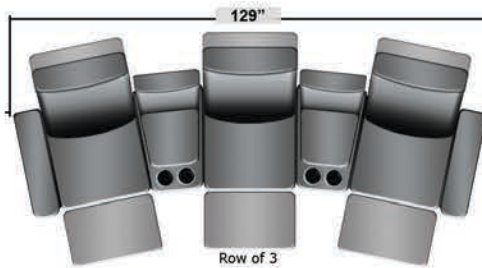

# SEATCRAFT GENESIS

DIMENSIONS & CONFIGURATIONS

## Pieces & Dimensions

Storage Console

Single Recliner

Upright Seating Position

T.V. Position Recline

Fully Reclined Position

Distance from wall needed for full recline: 3"

## Popular Configurations

Row of 2

Row of 2 Loveseat

Row of 3

Row of 3 Sofa

Row of 3 Loveseat Right

Row of 3 Loveseat Left

Row of 4

Row of 4 Sofa

Row of 4 Middle Loveseat

Row of 4 Dual Loveseats

Row of 5 Sofa

All information is accurate at time of publishing and is subject to change at anytime.

Seatcraft.com ©2012