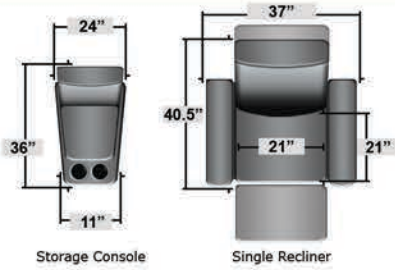

# SEATCRAFT GENESIS

DIMENSIONS & CONFIGURATIONS

## Pieces & Dimensions

Storage Console

Single Recliner

Upright Seating Position

T.V. Position Recline

Fully Reclined Position

Distance from wall needed for full recline: 3"

## Popular Configurations

Row of 2

Row of 2 Loveseat

Row of 3

Row of 3 Sofa

Row of 3 Loveseat Right

Row of 3 Loveseat Left

Row of 4

Row of 4 Sofa

Row of 4 Middle Loveseat

Row of 4 Dual Loveseats

Row of 5 Sofa

All information is accurate at time of publishing and is subject to change at anytime.

Seatcraft.com ©2012