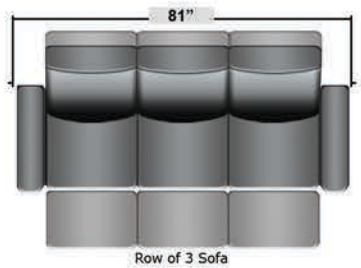

## Pieces & Dimensions

Storage Console

Single Recliner

Upright Seating Position

T.V. Position Recline

Fully Reclined Position

Distance from wall needed for full recline: 3"

## Popular Configurations

Row of 2

Row of 2 Loveseat

Row of 3

Row of 3 Sofa

Row of 3 Loveseat Right

Row of 3 Loveseat Left

Row of 4

Row of 4 Sofa

Row of 4 Middle Loveseat

Row of 4 Dual Loveseats

Row of 5 Sofa

All information is accurate at time of publishing and is subject to change at anytime.

Seatcraft.com ©2012