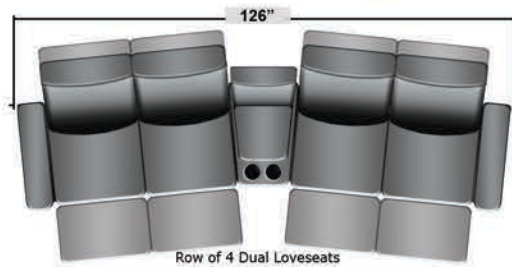

# SEATCRAFT GENESIS

DIMENSIONS & CONFIGURATIONS

## Pieces & Dimensions

Storage Console

Single Recliner

Upright Seating Position

T.V. Position Recline

Fully Reclined Position

Distance from wall needed for full recline: 3"

## Popular Configurations

Row of 2

Row of 2 Loveseat

Row of 3

Row of 3 Sofa

Row of 3 Loveseat Right

Row of 3 Loveseat Left

Row of 4

Row of 4 Sofa

Row of 4 Middle Loveseat

Row of 4 Dual Loveseats

Row of 5 Sofa

All information is accurate at time of publishing and is subject to change at anytime.

Seatcraft.com ©2012