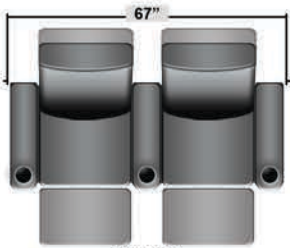

SEATCRAFT EXCALIBUR

DIMENSIONS & CONFIGURATIONS

Pieces & Dimensions

Single Recliner

Upright Seating Position

T.V. Position Recline

Fully Reclined Position

Distance from wall needed for full recline: 3"

Popular Configurations

Row of 2

Row of 2 Loveseat

Row of 3

Row of 3 Sofa

Row of 3 Loveseat Right

Row of 3 Loveseat Left

Row of 4

Row of 4 Sofa

Row of 4 Middle Loveseat

Row of 4 Dual Loveseats

Row of 5

Row of 5 Sofa

All information is accurate at time of publishing and is subject to change at anytime.

Seatcraft.com ©2012