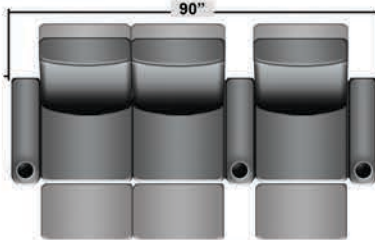

SEATCRAFT EXCALIBUR

DIMENSIONS & CONFIGURATIONS

Pieces & Dimensions

Single Recliner

Upright Seating Position

T.V. Position Recline

Fully Reclined Position

Distance from wall needed for full recline: 3"

Popular Configurations

Row of 2

Row of 2 Loveseat

Row of 3

Row of 3 Sofa

Row of 3 Loveseat Right

Row of 3 Loveseat Left

Row of 4

Row of 4 Sofa

Row of 4 Middle Loveseat

Row of 4 Dual Loveseats

Row of 5

Row of 5 Sofa

All information is accurate at time of publishing and is subject to change at anytime.

Seatcraft.com ©2012