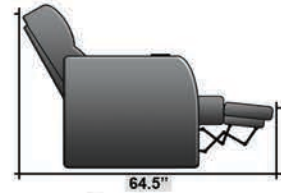

SEATCRAFT EXCALIBUR

DIMENSIONS & CONFIGURATIONS

Pieces & Dimensions

Single Recliner

Upright Seating Position

T.V. Position Recline

Fully Reclined Position

Distance from wall needed for full recline: 3"

Popular Configurations

Row of 2

Row of 2 Loveseat

Row of 3

Row of 3 Sofa

Row of 3 Loveseat Right

Row of 3 Loveseat Left

Row of 4

Row of 4 Sofa

Row of 4 Middle Loveseat

Row of 4 Dual Loveseats

Row of 5

Row of 5 Sofa

All information is accurate at time of publishing and is subject to change at anytime.

Seatcraft.com ©2012