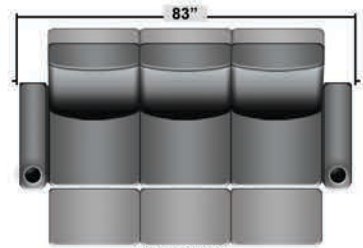

SEATCRAFT EXCALIBUR

DIMENSIONS & CONFIGURATIONS

Pieces & Dimensions

Single Recliner

Upright Seating Position

T.V. Position Recline

Fully Reclined Position

Distance from wall needed for full recline: 3"

Popular Configurations

Row of 2

Row of 2 Loveseat

Row of 3

Row of 3 Sofa

Row of 3 Loveseat Right

Row of 3 Loveseat Left

Row of 4

Row of 4 Sofa

Row of 4 Middle Loveseat

Row of 4 Dual Loveseats

Row of 5

Row of 5 Sofa

All information is accurate at time of publishing and is subject to change at anytime.

Seatcraft.com ©2012