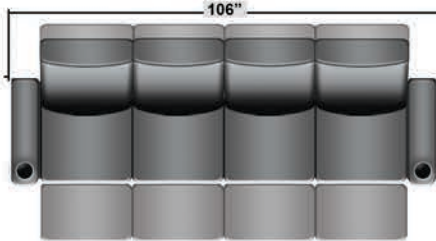

SEATCRAFT EXCALIBUR

DIMENSIONS & CONFIGURATIONS

Pieces & Dimensions

Single Recliner

Upright Seating Position

T.V. Position Recline

Fully Reclined Position

Distance from wall needed for full recline: 3"

Popular Configurations

Row of 2

Row of 2 Loveseat

Row of 3

Row of 3 Sofa

Row of 3 Loveseat Right

Row of 3 Loveseat Left

Row of 4

Row of 4 Sofa

Row of 4 Middle Loveseat

Row of 4 Dual Loveseats

Row of 5

Row of 5 Sofa

All information is accurate at time of publishing and is subject to change at anytime.

Seatcraft.com ©2012