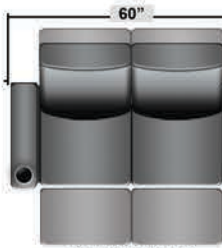

SEATCRAFT EXCALIBUR

DIMENSIONS & CONFIGURATIONS

Pieces & Dimensions

Single Recliner

Upright Seating Position

T.V. Position Recline

Fully Reclined Position

Distance from wall needed for full recline: 3"

Popular Configurations

Row of 2

Row of 2 Loveseat

Row of 3

Row of 3 Sofa

Row of 3 Loveseat Right

Row of 3 Loveseat Left

Row of 4

Row of 4 Sofa

Row of 4 Middle Loveseat

Row of 4 Dual Loveseats

Row of 5

Row of 5 Sofa

All information is accurate at time of publishing and is subject to change at anytime.

Seatcraft.com ©2012