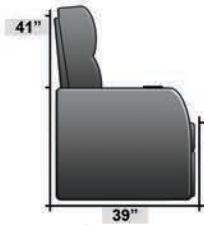

SEATCRAFT EXCALIBUR

DIMENSIONS & CONFIGURATIONS

Pieces & Dimensions

Single Recliner

Upright Seating Position

T.V. Position Recline

Fully Reclined Position

Distance from wall needed for full recline: 3"

Popular Configurations

Row of 2

Row of 2 Loveseat

Row of 3

Row of 3 Sofa

Row of 3 Loveseat Right

Row of 3 Loveseat Left

Row of 4

Row of 4 Sofa

Row of 4 Middle Loveseat

Row of 4 Dual Loveseats

Row of 5

Row of 5 Sofa

All information is accurate at time of publishing and is subject to change at anytime.

Seatcraft.com ©2012