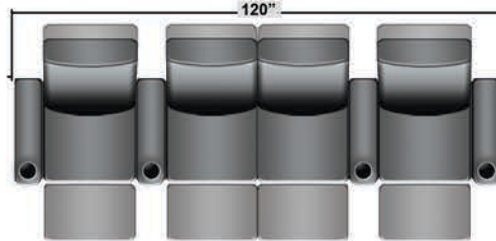

SEATCRAFT EXCALIBUR

DIMENSIONS & CONFIGURATIONS

Pieces & Dimensions

Single Recliner

Upright Seating Position

T.V. Position Recline

Fully Reclined Position

Distance from wall needed for full recline: 3"

Popular Configurations

Row of 2

Row of 2 Loveseat

Row of 3

Row of 3 Sofa

Row of 3 Loveseat Right

Row of 3 Loveseat Left

Row of 4

Row of 4 Sofa

Row of 4 Middle Loveseat

Row of 4 Dual Loveseats

Row of 5

Row of 5 Sofa

All information is accurate at time of publishing and is subject to change at anytime.

Seatcraft.com ©2012