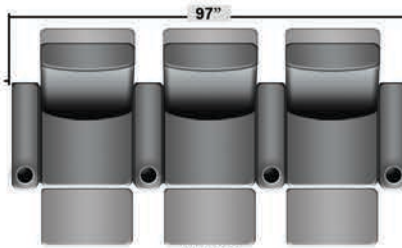

SEATCRAFT EXCALIBUR

DIMENSIONS & CONFIGURATIONS

Pieces & Dimensions

Single Recliner

Upright Seating Position

T.V. Position Recline

Fully Reclined Position

Distance from wall needed for full recline: 3"

Popular Configurations

Row of 2

Row of 2 Loveseat

Row of 3

Row of 3 Sofa

Row of 3 Loveseat Right

Row of 3 Loveseat Left

Row of 4

Row of 4 Sofa

Row of 4 Middle Loveseat

Row of 4 Dual Loveseats

Row of 5

Row of 5 Sofa

All information is accurate at time of publishing and is subject to change at anytime.

Seatcraft.com ©2012