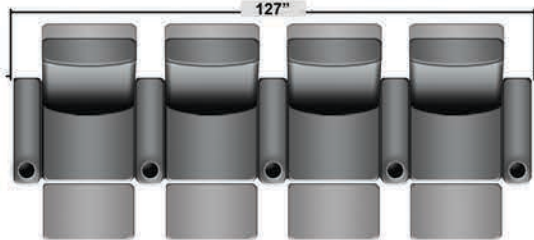

SEATCRAFT EXCALIBUR

DIMENSIONS & CONFIGURATIONS

Pieces & Dimensions

Single Recliner

Upright Seating Position

T.V. Position Recline

Fully Reclined Position

Distance from wall needed for full recline: 3"

Popular Configurations

Row of 2

Row of 2 Loveseat

Row of 3

Row of 3 Sofa

Row of 3 Loveseat Right

Row of 3 Loveseat Left

Row of 4

Row of 4 Sofa

Row of 4 Middle Loveseat

Row of 4 Dual Loveseats

Row of 5

Row of 5 Sofa

All information is accurate at time of publishing and is subject to change at anytime.

Seatcraft.com ©2012