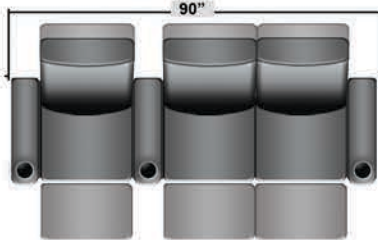

SEATCRAFT EXCALIBUR

DIMENSIONS & CONFIGURATIONS

Pieces & Dimensions

Single Recliner

Upright Seating Position

T.V. Position Recline

Fully Reclined Position

Distance from wall needed for full recline: 3"

Popular Configurations

Row of 2

Row of 2 Loveseat

Row of 3

Row of 3 Sofa

Row of 3 Loveseat Right

Row of 3 Loveseat Left

Row of 4

Row of 4 Sofa

Row of 4 Middle Loveseat

Row of 4 Dual Loveseats

Row of 5

Row of 5 Sofa

All information is accurate at time of publishing and is subject to change at anytime.

Seatcraft.com ©2012