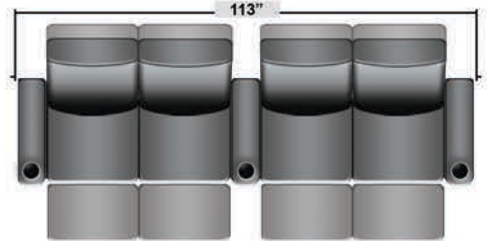

SEATCRAFT EXCALIBUR

DIMENSIONS & CONFIGURATIONS

Pieces & Dimensions

Single Recliner

Upright Seating Position

T.V. Position Recline

Fully Reclined Position

Distance from wall needed for full recline: 3"

Popular Configurations

Row of 2

Row of 2 Loveseat

Row of 3

Row of 3 Sofa

Row of 3 Loveseat Right

Row of 3 Loveseat Left

Row of 4

Row of 4 Sofa

Row of 4 Middle Loveseat

Row of 4 Dual Loveseats

Row of 5

Row of 5 Sofa

All information is accurate at time of publishing and is subject to change at anytime.

Seatcraft.com ©2012