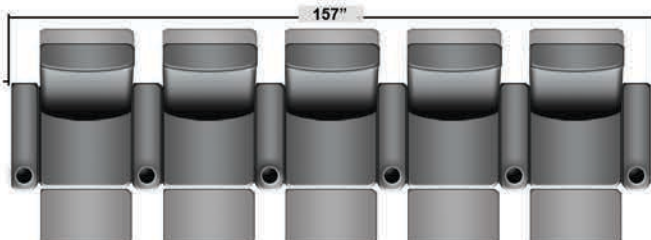

SEATCRAFT EXCALIBUR

DIMENSIONS & CONFIGURATIONS

Pieces & Dimensions

Single Recliner

Upright Seating Position

T.V. Position Recline

Fully Reclined Position

Distance from wall needed for full recline: 3"

Popular Configurations

Row of 2

Row of 2 Loveseat

Row of 3

Row of 3 Sofa

Row of 3 Loveseat Right

Row of 3 Loveseat Left

Row of 4

Row of 4 Sofa

Row of 4 Middle Loveseat

Row of 4 Dual Loveseats

Row of 5

Row of 5 Sofa

All information is accurate at time of publishing and is subject to change at anytime.

Seatcraft.com ©2012