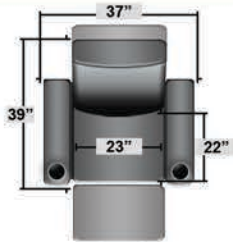

SEATCRAFT EXCALIBUR

DIMENSIONS & CONFIGURATIONS

Pieces & Dimensions

Single Recliner

Upright Seating Position

T.V. Position Recline

Fully Reclined Position

Distance from wall needed for full recline: 3"

Popular Configurations

Row of 2

Row of 2 Loveseat

Row of 3

Row of 3 Sofa

Row of 3 Loveseat Right

Row of 3 Loveseat Left

Row of 4

Row of 4 Sofa

Row of 4 Middle Loveseat

Row of 4 Dual Loveseats

Row of 5

Row of 5 Sofa

All information is accurate at time of publishing and is subject to change at anytime.

Seatcraft.com ©2012