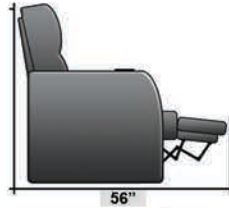

SEATCRAFT EXCALIBUR

DIMENSIONS & CONFIGURATIONS

Pieces & Dimensions

Single Recliner

Upright Seating Position

T.V. Position Recline

Fully Reclined Position

Distance from wall needed for full recline: 3"

Popular Configurations

Row of 2

Row of 2 Loveseat

Row of 3

Row of 3 Sofa

Row of 3 Loveseat Right

Row of 3 Loveseat Left

Row of 4

Row of 4 Sofa

Row of 4 Middle Loveseat

Row of 4 Dual Loveseats

Row of 5

Row of 5 Sofa

All information is accurate at time of publishing and is subject to change at anytime.

Seatcraft.com ©2012