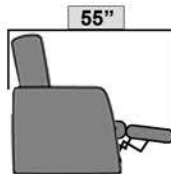

T.V. Position