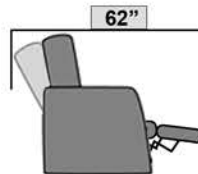

Fully Reclined