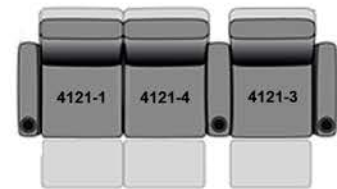

4121-1 4121-4 4121-3
Row of 3 Loveseat Right
90.5"