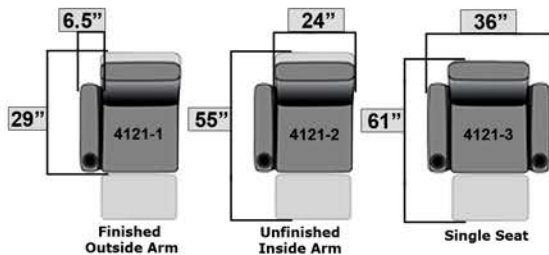

4121-4
Armless