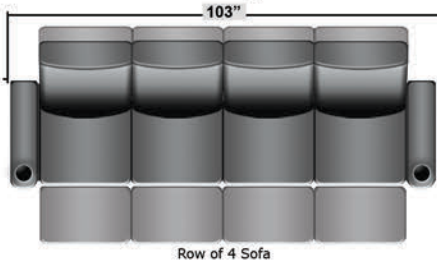

SEATCRAFT EROS

DIMENSIONS & CONFIGURATIONS

Pieces & Dimensions

Distance from wall needed for full recline: 16"

Popular Configurations

All information is accurate at time of publishing and is subject to change at anytime.