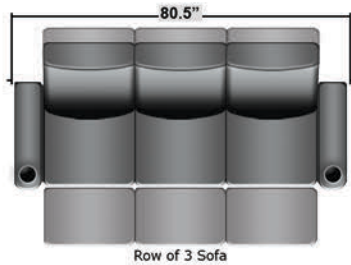

SEATCRAFT EROS

DIMENSIONS & CONFIGURATIONS

Pieces & Dimensions

Distance from wall needed for full recline: 16"

Popular Configurations

All information is accurate at time of publishing and is subject to change at anytime.