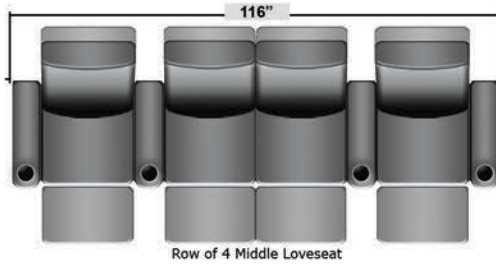

SEATCRAFT EROS

DIMENSIONS & CONFIGURATIONS

Pieces & Dimensions

Distance from wall needed for full recline: 16"

Popular Configurations

All information is accurate at time of publishing and is subject to change at anytime.