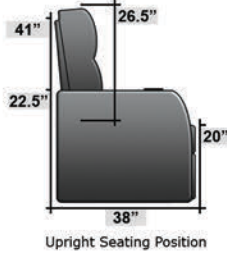

SEATCRAFT EROS

DIMENSIONS & CONFIGURATIONS

Pieces & Dimensions

Distance from wall needed for full recline: 16"

Popular Configurations

All information is accurate at time of publishing and is subject to change at anytime.