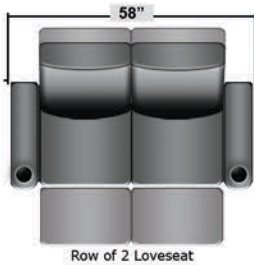

SEATCRAFT EROS

DIMENSIONS & CONFIGURATIONS

Pieces & Dimensions

Distance from wall needed for full recline: 16"

Popular Configurations

All information is accurate at time of publishing and is subject to change at anytime.