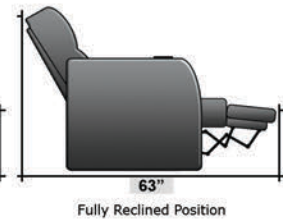

SEATCRAFT EROS

DIMENSIONS & CONFIGURATIONS

Pieces & Dimensions

Distance from wall needed for full recline: 16"

Popular Configurations

All information is accurate at time of publishing and is subject to change at anytime.