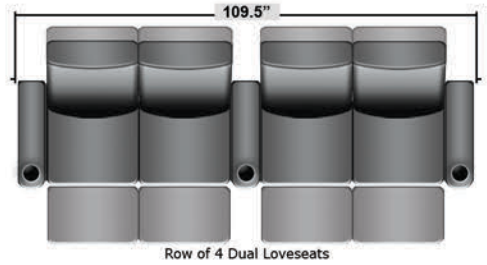

SEATCRAFT EROS

DIMENSIONS & CONFIGURATIONS

Pieces & Dimensions

Distance from wall needed for full recline: 16"

Popular Configurations

All information is accurate at time of publishing and is subject to change at anytime.