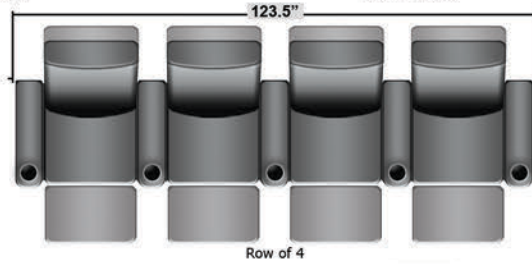

SEATCRAFT EROS

DIMENSIONS & CONFIGURATIONS

Pieces & Dimensions

Distance from wall needed for full recline: 16"

Popular Configurations

All information is accurate at time of publishing and is subject to change at anytime.