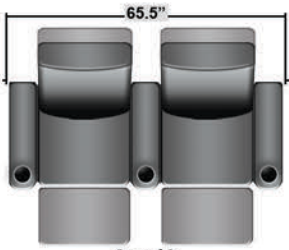

SEATCRAFT EROS

DIMENSIONS & CONFIGURATIONS

Pieces & Dimensions

Distance from wall needed for full recline: 16"

Popular Configurations

All information is accurate at time of publishing and is subject to change at anytime.