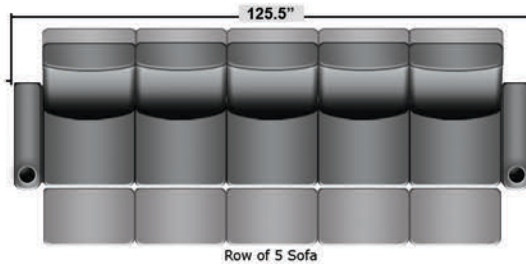

SEATCRAFT EROS

DIMENSIONS & CONFIGURATIONS

Pieces & Dimensions

Distance from wall needed for full recline: 16"

Popular Configurations

All information is accurate at time of publishing and is subject to change at anytime.