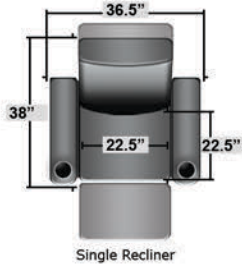

SEATCRAFT EROS

DIMENSIONS & CONFIGURATIONS

Pieces & Dimensions

Distance from wall needed for full recline: 16"

Popular Configurations

All information is accurate at time of publishing and is subject to change at anytime.