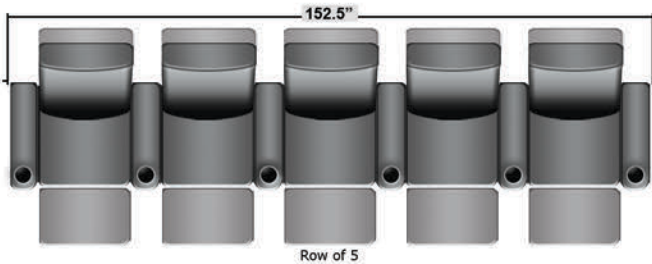

SEATCRAFT EROS

DIMENSIONS & CONFIGURATIONS

Pieces & Dimensions

Distance from wall needed for full recline: 16"

Popular Configurations

All information is accurate at time of publishing and is subject to change at anytime.