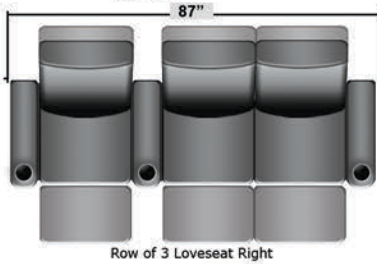

SEATCRAFT EROS

DIMENSIONS & CONFIGURATIONS

Pieces & Dimensions

Distance from wall needed for full recline: 16"

Popular Configurations

All information is accurate at time of publishing and is subject to change at anytime.