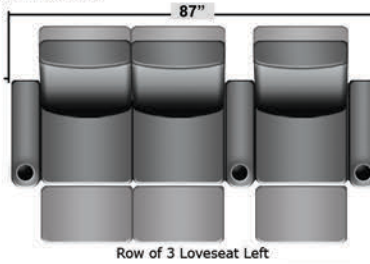

SEATCRAFT EROS

DIMENSIONS & CONFIGURATIONS

Pieces & Dimensions

Distance from wall needed for full recline: 16"

Popular Configurations

All information is accurate at time of publishing and is subject to change at anytime.