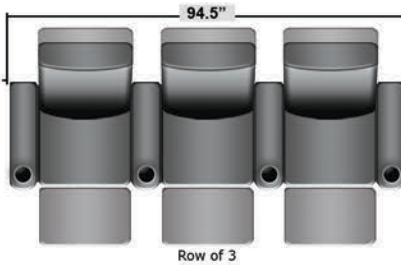

SEATCRAFT EROS

DIMENSIONS & CONFIGURATIONS

Pieces & Dimensions

Distance from wall needed for full recline: 16"

Popular Configurations

All information is accurate at time of publishing and is subject to change at anytime.