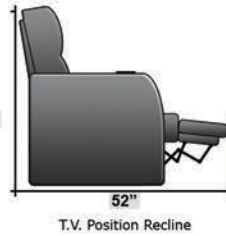

SEATCRAFT EROS

DIMENSIONS & CONFIGURATIONS

Pieces & Dimensions

Distance from wall needed for full recline: 16"

Popular Configurations

All information is accurate at time of publishing and is subject to change at anytime.