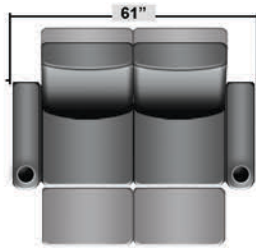

Popular Configurations

All information is accurate at time of publishing and is subject to change at anytime.

Seatcraft.com ©2012