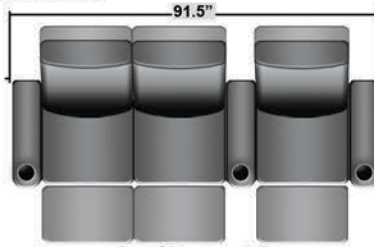

Popular Configurations

All information is accurate at time of publishing and is subject to change at anytime.

Seatcraft.com ©2012