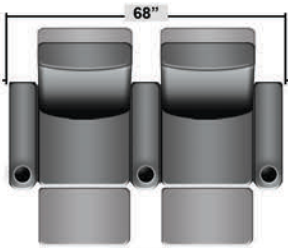

Popular Configurations

All information is accurate at time of publishing and is subject to change at anytime.

Seatcraft.com ©2012