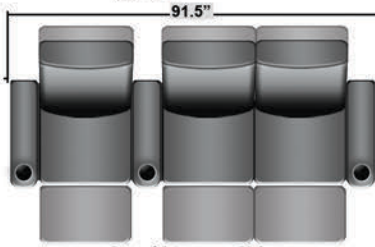

Popular Configurations

All information is accurate at time of publishing and is subject to change at anytime.

Seatcraft.com ©2012