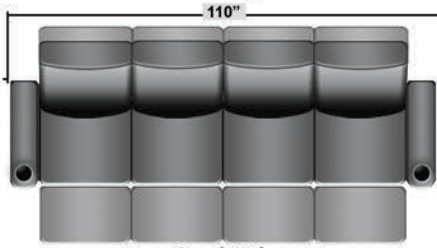

Popular Configurations

All information is accurate at time of publishing and is subject to change at anytime.

Seatcraft.com ©2012