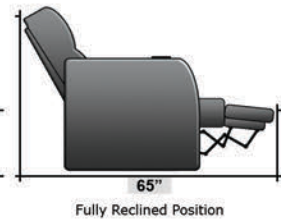

# SEATCRAFT CATALINA

DIMENSIONS & CONFIGURATIONS

## Pieces & Dimensions

Distance from wall needed for full recline: 3"