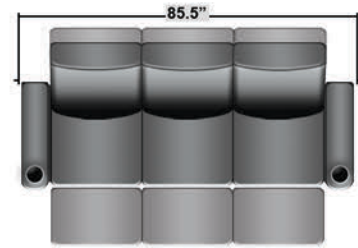

Popular Configurations

All information is accurate at time of publishing and is subject to change at anytime.

Seatcraft.com ©2012