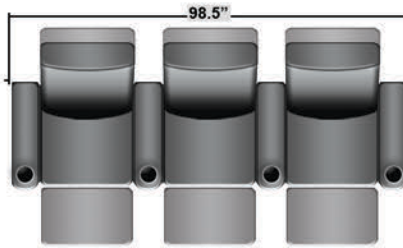

Popular Configurations

All information is accurate at time of publishing and is subject to change at anytime.

Seatcraft.com ©2012