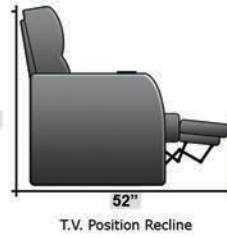

# SEATCRAFT CATALINA

DIMENSIONS & CONFIGURATIONS

## Pieces & Dimensions

Distance from wall needed for full recline: 3"