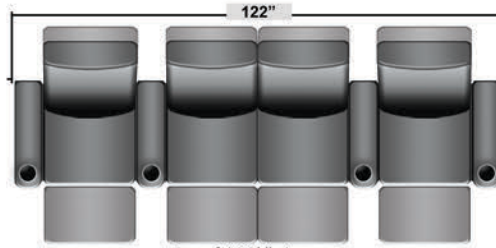

Popular Configurations

All information is accurate at time of publishing and is subject to change at anytime.

Seatcraft.com ©2012