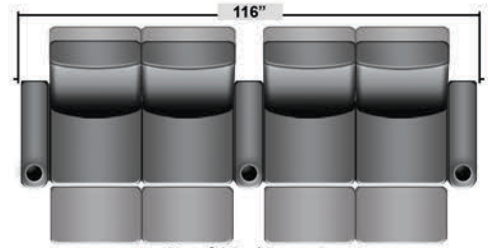

Popular Configurations

All information is accurate at time of publishing and is subject to change at anytime.

Seatcraft.com ©2012