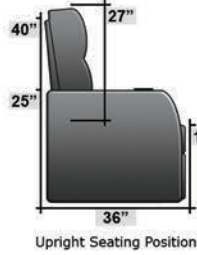

# SEATCRAFT CATALINA

DIMENSIONS & CONFIGURATIONS

## Pieces & Dimensions

Distance from wall needed for full recline: 3"