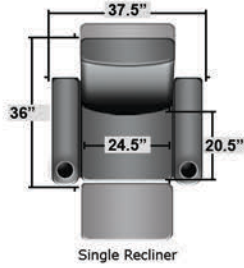

# SEATCRAFT CATALINA

DIMENSIONS & CONFIGURATIONS

## Pieces & Dimensions

Distance from wall needed for full recline: 3"