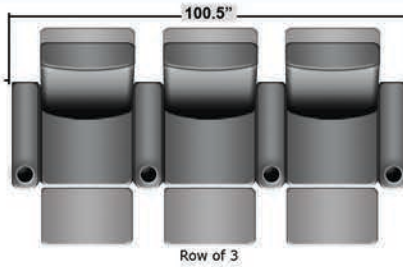

SEATCRAFT CAMBRIDGE

DIMENSIONS & CONFIGURATIONS

Pieces & Dimensions

Distance from wall needed for full recline: 3"

Popular Configurations

All information is accurate at time of publishing and is subject to change at anytime.