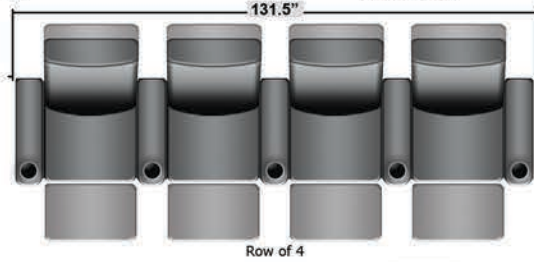

SEATCRAFT CAMBRIDGE

DIMENSIONS & CONFIGURATIONS

Pieces & Dimensions

Distance from wall needed for full recline: 3"

Popular Configurations

All information is accurate at time of publishing and is subject to change at anytime.