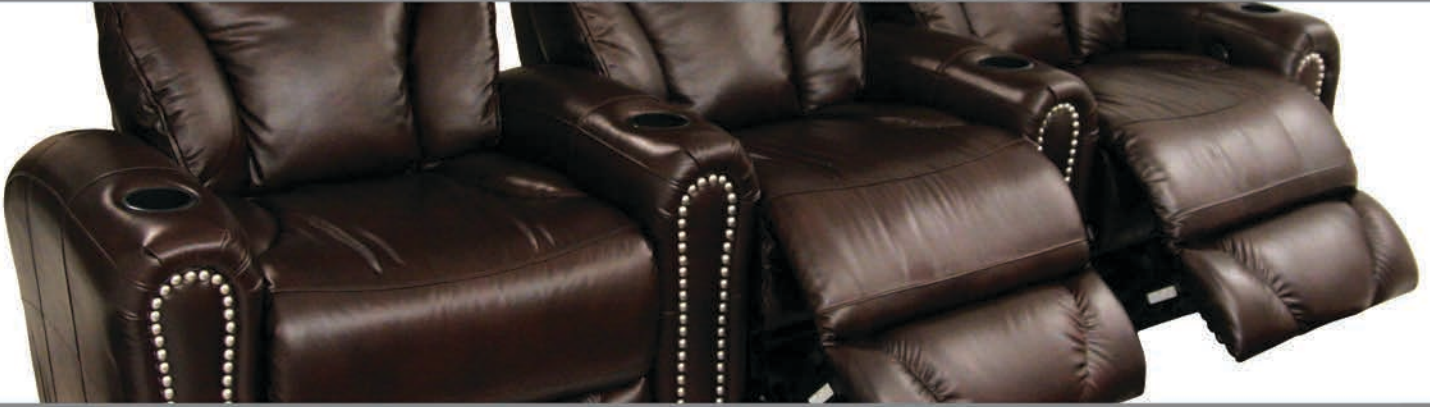

SEATCRAFT CAMBRIDGE

DIMENSIONS & CONFIGURATIONS

Pieces & Dimensions

Distance from wall needed for full recline: 3"

Popular Configurations

All information is accurate at time of publishing and is subject to change at anytime.