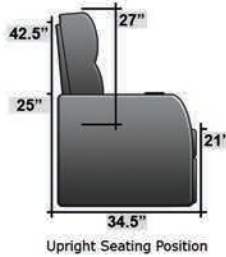

SEATCRAFT CAMBRIDGE

DIMENSIONS & CONFIGURATIONS

Pieces & Dimensions

Distance from wall needed for full recline: 3"

Popular Configurations

All information is accurate at time of publishing and is subject to change at anytime.