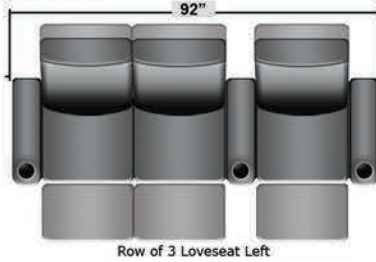

SEATCRAFT CAMBRIDGE

DIMENSIONS & CONFIGURATIONS

Pieces & Dimensions

Distance from wall needed for full recline: 3"

Popular Configurations

All information is accurate at time of publishing and is subject to change at anytime.