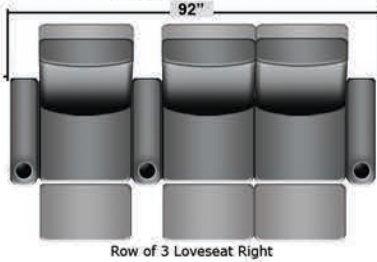

SEATCRAFT CAMBRIDGE

DIMENSIONS & CONFIGURATIONS

Pieces & Dimensions

Distance from wall needed for full recline: 3"

Popular Configurations

All information is accurate at time of publishing and is subject to change at anytime.