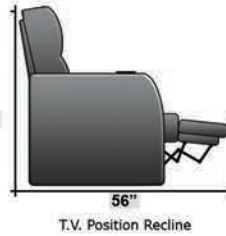

SEATCRAFT CAMBRIDGE

DIMENSIONS & CONFIGURATIONS

Pieces & Dimensions

Distance from wall needed for full recline: 3"

Popular Configurations

All information is accurate at time of publishing and is subject to change at anytime.