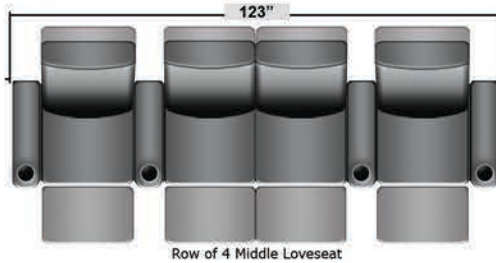

SEATCRAFT CAMBRIDGE

DIMENSIONS & CONFIGURATIONS

Pieces & Dimensions

Distance from wall needed for full recline: 3"

Popular Configurations

All information is accurate at time of publishing and is subject to change at anytime.