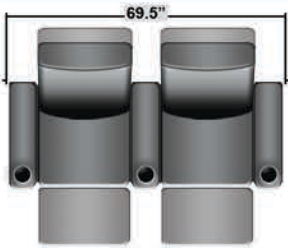

SEATCRAFT CAMBRIDGE

DIMENSIONS & CONFIGURATIONS

Pieces & Dimensions

Distance from wall needed for full recline: 3"

Popular Configurations

All information is accurate at time of publishing and is subject to change at anytime.