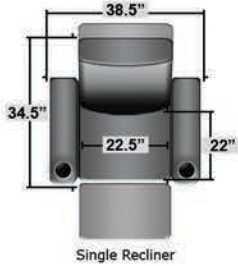

SEATCRAFT CAMBRIDGE

DIMENSIONS & CONFIGURATIONS

Pieces & Dimensions

Distance from wall needed for full recline: 3"

Popular Configurations

All information is accurate at time of publishing and is subject to change at anytime.