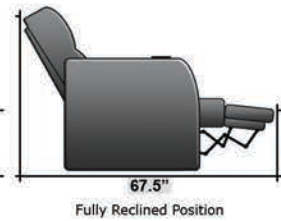

SEATCRAFT CAMBRIDGE

DIMENSIONS & CONFIGURATIONS

Pieces & Dimensions

Distance from wall needed for full recline: 3"

Popular Configurations

All information is accurate at time of publishing and is subject to change at anytime.