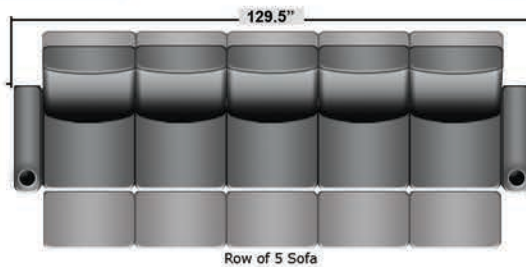

SEATCRAFT CAMBRIDGE

DIMENSIONS & CONFIGURATIONS

Pieces & Dimensions

Distance from wall needed for full recline: 3"

Popular Configurations

All information is accurate at time of publishing and is subject to change at anytime.