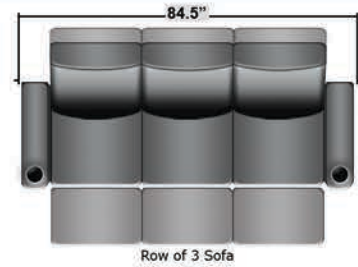

SEATCRAFT CAMBRIDGE

DIMENSIONS & CONFIGURATIONS

Pieces & Dimensions

Distance from wall needed for full recline: 3"

Popular Configurations

All information is accurate at time of publishing and is subject to change at anytime.