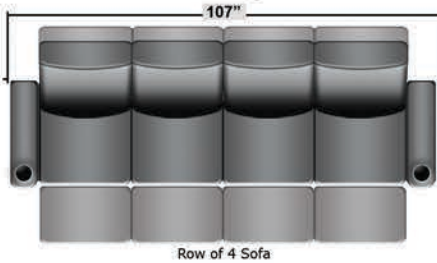

SEATCRAFT CAMBRIDGE

DIMENSIONS & CONFIGURATIONS

Pieces & Dimensions

Distance from wall needed for full recline: 3"

Popular Configurations

All information is accurate at time of publishing and is subject to change at anytime.