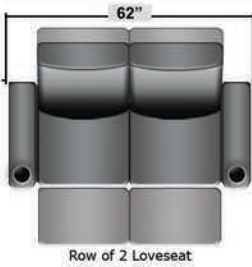

SEATCRAFT CAMBRIDGE

DIMENSIONS & CONFIGURATIONS

Pieces & Dimensions

Distance from wall needed for full recline: 3"

Popular Configurations

All information is accurate at time of publishing and is subject to change at anytime.