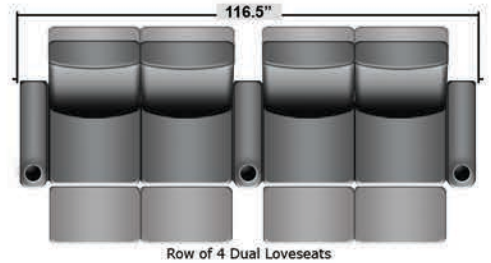

SEATCRAFT CAMBRIDGE

DIMENSIONS & CONFIGURATIONS

Pieces & Dimensions

Distance from wall needed for full recline: 3"

Popular Configurations

All information is accurate at time of publishing and is subject to change at anytime.