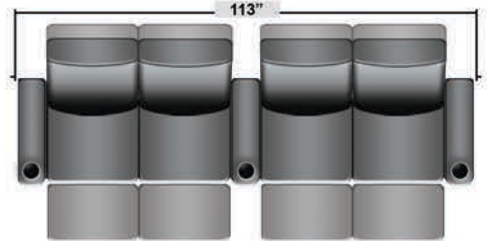

SEATCRAFT BUCCANEER

DIMENSIONS & CONFIGURATIONS

Pieces & Dimensions

Single Recliner

Upright Seating Position

T.V. Position Recline

Fully Reclined Position

Distance from wall needed for full recline: 3"

Popular Configurations

Row of 2

Row of 2 Loveseat

Row of 3

Row of 3 Sofa

Row of 3 Loveseat Right

Row of 3 Loveseat Left

Row of 4

Row of 4 Sofa

Row of 4 Middle Loveseat

Row of 4 Dual Loveseats

Row of 5

Row of 5 Sofa

All information is accurate at time of publishing and is subject to change at anytime.

Seatcraft.com ©2012