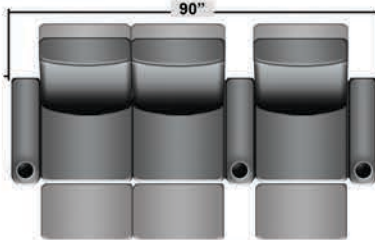

SEATCRAFT BUCCANEER

DIMENSIONS & CONFIGURATIONS

Pieces & Dimensions

Single Recliner

Upright Seating Position

T.V. Position Recline

Fully Reclined Position

Distance from wall needed for full recline: 3"

Popular Configurations

Row of 2

Row of 2 Loveseat

Row of 3

Row of 3 Sofa

Row of 3 Loveseat Right

Row of 3 Loveseat Left

Row of 4

Row of 4 Sofa

Row of 4 Middle Loveseat

Row of 4 Dual Loveseats

Row of 5

Row of 5 Sofa

All information is accurate at time of publishing and is subject to change at anytime.

Seatcraft.com ©2012