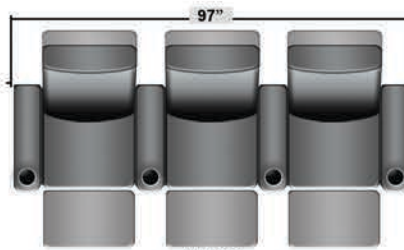

SEATCRAFT BUCCANEER

DIMENSIONS & CONFIGURATIONS

Pieces & Dimensions

Single Recliner

Upright Seating Position

T.V. Position Recline

Fully Reclined Position

Distance from wall needed for full recline: 3"

Popular Configurations

Row of 2

Row of 2 Loveseat

Row of 3

Row of 3 Sofa

Row of 3 Loveseat Right

Row of 3 Loveseat Left

Row of 4

Row of 4 Sofa

Row of 4 Middle Loveseat

Row of 4 Dual Loveseats

Row of 5

Row of 5 Sofa

All information is accurate at time of publishing and is subject to change at anytime.

Seatcraft.com ©2012