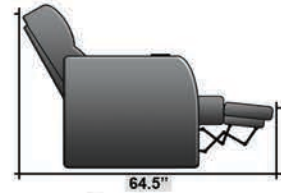

SEATCRAFT BUCCANEER

DIMENSIONS & CONFIGURATIONS

Pieces & Dimensions

Single Recliner

Upright Seating Position

T.V. Position Recline

Fully Reclined Position

Distance from wall needed for full recline: 3"

Popular Configurations

Row of 2

Row of 2 Loveseat

Row of 3

Row of 3 Sofa

Row of 3 Loveseat Right

Row of 3 Loveseat Left

Row of 4

Row of 4 Sofa

Row of 4 Middle Loveseat

Row of 4 Dual Loveseats

Row of 5

Row of 5 Sofa

All information is accurate at time of publishing and is subject to change at anytime.

Seatcraft.com ©2012