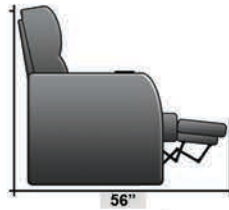

SEATCRAFT BUCCANEER

DIMENSIONS & CONFIGURATIONS

Pieces & Dimensions

Single Recliner

Upright Seating Position

T.V. Position Recline

Fully Reclined Position

Distance from wall needed for full recline: 3"

Popular Configurations

Row of 2

Row of 2 Loveseat

Row of 3

Row of 3 Sofa

Row of 3 Loveseat Right

Row of 3 Loveseat Left

Row of 4

Row of 4 Sofa

Row of 4 Middle Loveseat

Row of 4 Dual Loveseats

Row of 5

Row of 5 Sofa

All information is accurate at time of publishing and is subject to change at anytime.

Seatcraft.com ©2012