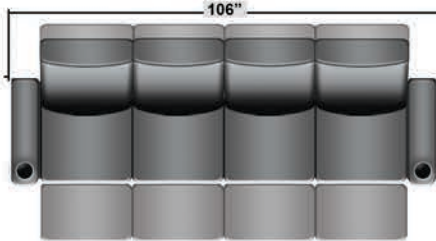

SEATCRAFT BUCCANEER

DIMENSIONS & CONFIGURATIONS

Pieces & Dimensions

Single Recliner

Upright Seating Position

T.V. Position Recline

Fully Reclined Position

Distance from wall needed for full recline: 3"

Popular Configurations

Row of 2

Row of 2 Loveseat

Row of 3

Row of 3 Sofa

Row of 3 Loveseat Right

Row of 3 Loveseat Left

Row of 4

Row of 4 Sofa

Row of 4 Middle Loveseat

Row of 4 Dual Loveseats

Row of 5

Row of 5 Sofa

All information is accurate at time of publishing and is subject to change at anytime.

Seatcraft.com ©2012