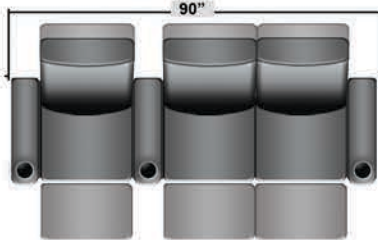

SEATCRAFT BUCCANEER

DIMENSIONS & CONFIGURATIONS

Pieces & Dimensions

Single Recliner

Upright Seating Position

T.V. Position Recline

Fully Reclined Position

Distance from wall needed for full recline: 3"

Popular Configurations

Row of 2

Row of 2 Loveseat

Row of 3

Row of 3 Sofa

Row of 3 Loveseat Right

Row of 3 Loveseat Left

Row of 4

Row of 4 Sofa

Row of 4 Middle Loveseat

Row of 4 Dual Loveseats

Row of 5

Row of 5 Sofa

All information is accurate at time of publishing and is subject to change at anytime.

Seatcraft.com ©2012