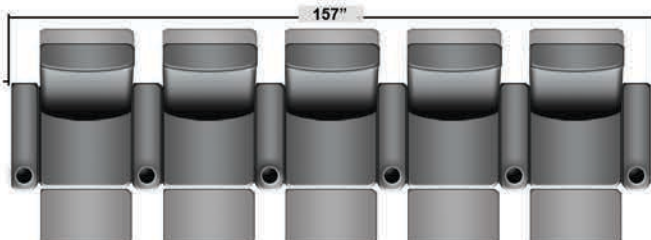

SEATCRAFT BUCCANEER

DIMENSIONS & CONFIGURATIONS

Pieces & Dimensions

Single Recliner

Upright Seating Position

T.V. Position Recline

Fully Reclined Position

Distance from wall needed for full recline: 3"

Popular Configurations

Row of 2

Row of 2 Loveseat

Row of 3

Row of 3 Sofa

Row of 3 Loveseat Right

Row of 3 Loveseat Left

Row of 4

Row of 4 Sofa

Row of 4 Middle Loveseat

Row of 4 Dual Loveseats

Row of 5

Row of 5 Sofa

All information is accurate at time of publishing and is subject to change at anytime.

Seatcraft.com ©2012