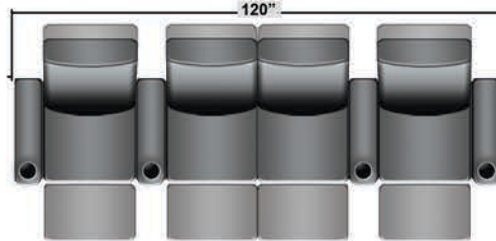

SEATCRAFT BUCCANEER

DIMENSIONS & CONFIGURATIONS

Pieces & Dimensions

Single Recliner

Upright Seating Position

T.V. Position Recline

Fully Reclined Position

Distance from wall needed for full recline: 3"

Popular Configurations

Row of 2

Row of 2 Loveseat

Row of 3

Row of 3 Sofa

Row of 3 Loveseat Right

Row of 3 Loveseat Left

Row of 4

Row of 4 Sofa

Row of 4 Middle Loveseat

Row of 4 Dual Loveseats

Row of 5

Row of 5 Sofa

All information is accurate at time of publishing and is subject to change at anytime.

Seatcraft.com ©2012