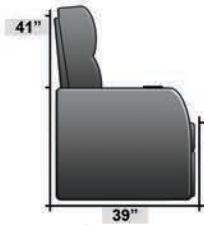

SEATCRAFT BUCCANEER

DIMENSIONS & CONFIGURATIONS

Pieces & Dimensions

Single Recliner

Upright Seating Position

T.V. Position Recline

Fully Reclined Position

Distance from wall needed for full recline: 3"

Popular Configurations

Row of 2

Row of 2 Loveseat

Row of 3

Row of 3 Sofa

Row of 3 Loveseat Right

Row of 3 Loveseat Left

Row of 4

Row of 4 Sofa

Row of 4 Middle Loveseat

Row of 4 Dual Loveseats

Row of 5

Row of 5 Sofa

All information is accurate at time of publishing and is subject to change at anytime.

Seatcraft.com ©2012