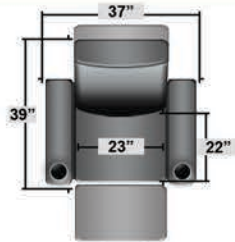

SEATCRAFT BUCCANEER

DIMENSIONS & CONFIGURATIONS

Pieces & Dimensions

Single Recliner

Upright Seating Position

T.V. Position Recline

Fully Reclined Position

Distance from wall needed for full recline: 3"

Popular Configurations

Row of 2

Row of 2 Loveseat

Row of 3

Row of 3 Sofa

Row of 3 Loveseat Right

Row of 3 Loveseat Left

Row of 4

Row of 4 Sofa

Row of 4 Middle Loveseat

Row of 4 Dual Loveseats

Row of 5

Row of 5 Sofa

All information is accurate at time of publishing and is subject to change at anytime.

Seatcraft.com ©2012