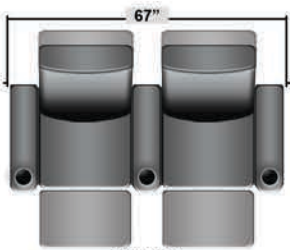

SEATCRAFT BUCCANEER

DIMENSIONS & CONFIGURATIONS

Pieces & Dimensions

Single Recliner

Upright Seating Position

T.V. Position Recline

Fully Reclined Position

Distance from wall needed for full recline: 3"

Popular Configurations

Row of 2

Row of 2 Loveseat

Row of 3

Row of 3 Sofa

Row of 3 Loveseat Right

Row of 3 Loveseat Left

Row of 4

Row of 4 Sofa

Row of 4 Middle Loveseat

Row of 4 Dual Loveseats

Row of 5

Row of 5 Sofa

All information is accurate at time of publishing and is subject to change at anytime.

Seatcraft.com ©2012