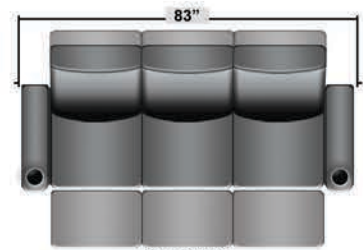

SEATCRAFT BUCCANEER

DIMENSIONS & CONFIGURATIONS

Pieces & Dimensions

Single Recliner

Upright Seating Position

T.V. Position Recline

Fully Reclined Position

Distance from wall needed for full recline: 3"

Popular Configurations

Row of 2

Row of 2 Loveseat

Row of 3

Row of 3 Sofa

Row of 3 Loveseat Right

Row of 3 Loveseat Left

Row of 4

Row of 4 Sofa

Row of 4 Middle Loveseat

Row of 4 Dual Loveseats

Row of 5

Row of 5 Sofa

All information is accurate at time of publishing and is subject to change at anytime.

Seatcraft.com ©2012