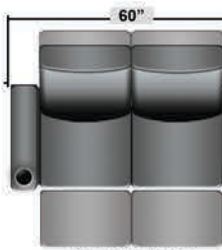

SEATCRAFT BUCCANEER

DIMENSIONS & CONFIGURATIONS

Pieces & Dimensions

Single Recliner

Upright Seating Position

T.V. Position Recline

Fully Reclined Position

Distance from wall needed for full recline: 3"

Popular Configurations

Row of 2

Row of 2 Loveseat

Row of 3

Row of 3 Sofa

Row of 3 Loveseat Right

Row of 3 Loveseat Left

Row of 4

Row of 4 Sofa

Row of 4 Middle Loveseat

Row of 4 Dual Loveseats

Row of 5

Row of 5 Sofa

All information is accurate at time of publishing and is subject to change at anytime.

Seatcraft.com ©2012