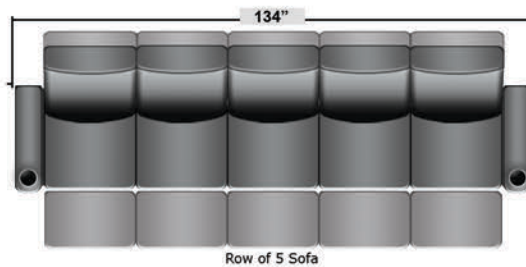

SEATCRAFT BELLAGIO

DIMENSIONS & CONFIGURATIONS

Pieces & Dimensions

Distance from wall needed for full recline: 3"

Popular Configurations

All information is accurate at time of publishing and is subject to change at anytime.