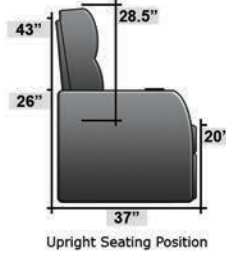

SEATCRAFT BELLAGIO

DIMENSIONS & CONFIGURATIONS

Pieces & Dimensions

Distance from wall needed for full recline: 3"

Popular Configurations

All information is accurate at time of publishing and is subject to change at anytime.