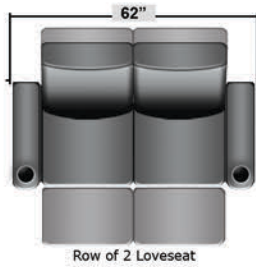

SEATCRAFT BELLAGIO

DIMENSIONS & CONFIGURATIONS

Pieces & Dimensions

Distance from wall needed for full recline: 3"

Popular Configurations

All information is accurate at time of publishing and is subject to change at anytime.