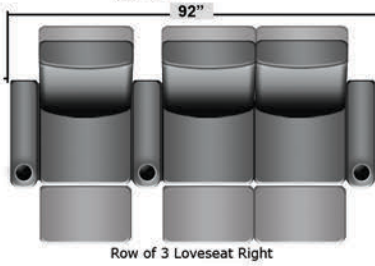

SEATCRAFT BELLAGIO

DIMENSIONS & CONFIGURATIONS

Pieces & Dimensions

Distance from wall needed for full recline: 3"

Popular Configurations

All information is accurate at time of publishing and is subject to change at anytime.