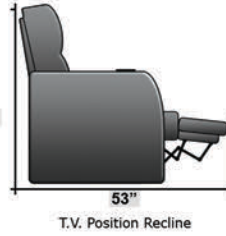

SEATCRAFT BELLAGIO

DIMENSIONS & CONFIGURATIONS

Pieces & Dimensions

Distance from wall needed for full recline: 3"

Popular Configurations

All information is accurate at time of publishing and is subject to change at anytime.