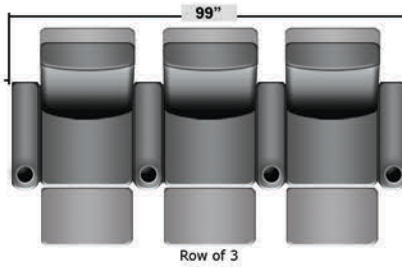

SEATCRAFT BELLAGIO

DIMENSIONS & CONFIGURATIONS

Pieces & Dimensions

Distance from wall needed for full recline: 3"

Popular Configurations

All information is accurate at time of publishing and is subject to change at anytime.