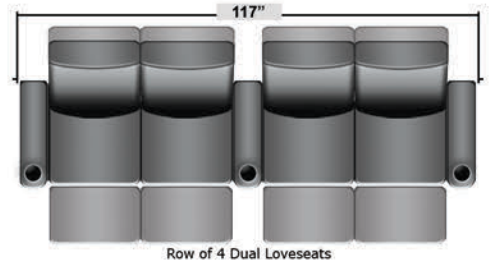

SEATCRAFT BELLAGIO

DIMENSIONS & CONFIGURATIONS

Pieces & Dimensions

Distance from wall needed for full recline: 3"

Popular Configurations

All information is accurate at time of publishing and is subject to change at anytime.