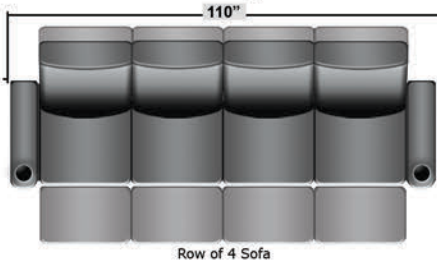

SEATCRAFT BELLAGIO

DIMENSIONS & CONFIGURATIONS

Pieces & Dimensions

Distance from wall needed for full recline: 3"

Popular Configurations

All information is accurate at time of publishing and is subject to change at anytime.