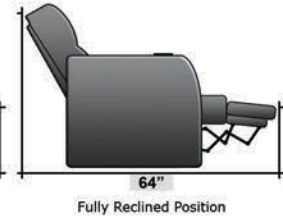

SEATCRAFT BELLAGIO

DIMENSIONS & CONFIGURATIONS

Pieces & Dimensions

Distance from wall needed for full recline: 3"

Popular Configurations

All information is accurate at time of publishing and is subject to change at anytime.