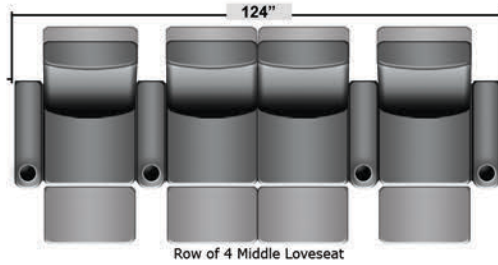

SEATCRAFT BELLAGIO

DIMENSIONS & CONFIGURATIONS

Pieces & Dimensions

Distance from wall needed for full recline: 3"

Popular Configurations

All information is accurate at time of publishing and is subject to change at anytime.