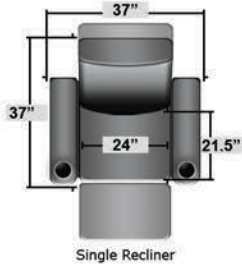

SEATCRAFT BELLAGIO

DIMENSIONS & CONFIGURATIONS

Pieces & Dimensions

Distance from wall needed for full recline: 3"

Popular Configurations

All information is accurate at time of publishing and is subject to change at anytime.