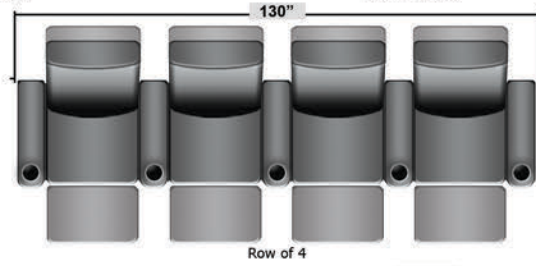

SEATCRAFT BELLAGIO

DIMENSIONS & CONFIGURATIONS

Pieces & Dimensions

Distance from wall needed for full recline: 3"

Popular Configurations

All information is accurate at time of publishing and is subject to change at anytime.