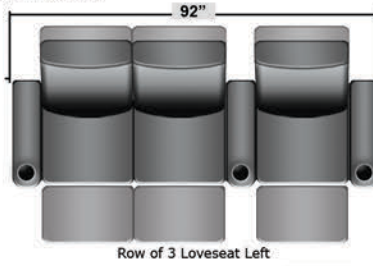

SEATCRAFT BELLAGIO

DIMENSIONS & CONFIGURATIONS

Pieces & Dimensions

Distance from wall needed for full recline: 3"

Popular Configurations

All information is accurate at time of publishing and is subject to change at anytime.