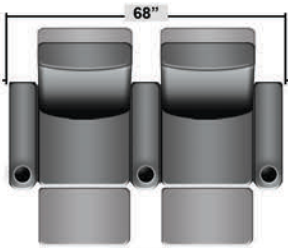

SEATCRAFT BELLAGIO

DIMENSIONS & CONFIGURATIONS

Pieces & Dimensions

Distance from wall needed for full recline: 3"

Popular Configurations

All information is accurate at time of publishing and is subject to change at anytime.