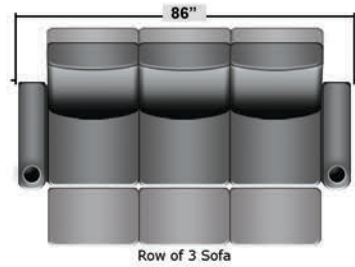

SEATCRAFT BELLAGIO

DIMENSIONS & CONFIGURATIONS

Pieces & Dimensions

Distance from wall needed for full recline: 3"

Popular Configurations

All information is accurate at time of publishing and is subject to change at anytime.