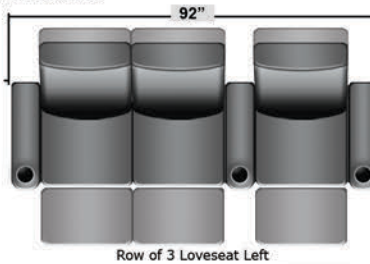

SEATCRAFT BELLAGIO BACK ROW

DIMENSIONS & CONFIGURATIONS

Pieces & Dimensions

Distance from wall needed for full recline: 3"

Popular Configurations

All information is accurate at time of publishing and is subject to change at anytime.