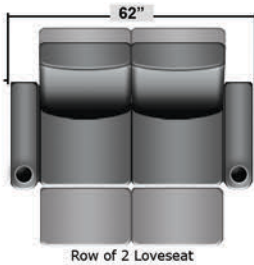

SEATCRAFT BELLAGIO BACK ROW

DIMENSIONS & CONFIGURATIONS

Pieces & Dimensions

Distance from wall needed for full recline: 3"

Popular Configurations

All information is accurate at time of publishing and is subject to change at anytime.