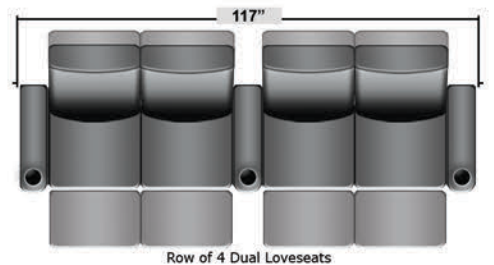

SEATCRAFT BELLAGIO BACK ROW

DIMENSIONS & CONFIGURATIONS

Pieces & Dimensions

Distance from wall needed for full recline: 3"

Popular Configurations

All information is accurate at time of publishing and is subject to change at anytime.