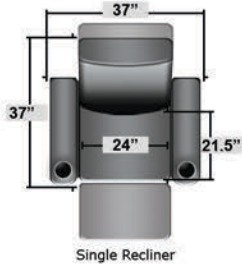

SEATCRAFT BELLAGIO BACK ROW

DIMENSIONS & CONFIGURATIONS

Pieces & Dimensions

Distance from wall needed for full recline: 3"

Popular Configurations

All information is accurate at time of publishing and is subject to change at anytime.