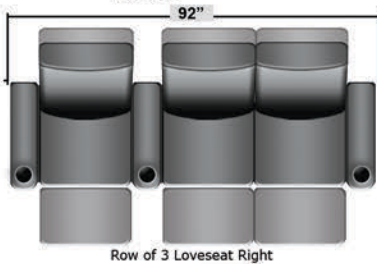

SEATCRAFT BELLAGIO BACK ROW

DIMENSIONS & CONFIGURATIONS

Pieces & Dimensions

Distance from wall needed for full recline: 3"

Popular Configurations

All information is accurate at time of publishing and is subject to change at anytime.