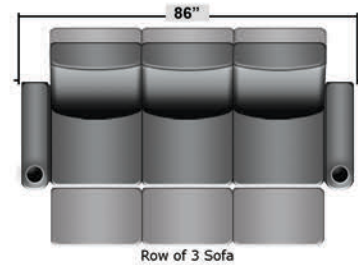

SEATCRAFT BELLAGIO BACK ROW

DIMENSIONS & CONFIGURATIONS

Pieces & Dimensions

Distance from wall needed for full recline: 3"

Popular Configurations

All information is accurate at time of publishing and is subject to change at anytime.