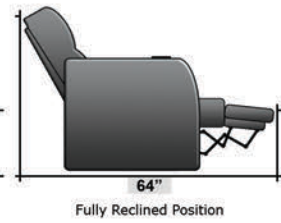

SEATCRAFT BELLAGIO BACK ROW

DIMENSIONS & CONFIGURATIONS

Pieces & Dimensions

Distance from wall needed for full recline: 3"

Popular Configurations

All information is accurate at time of publishing and is subject to change at anytime.