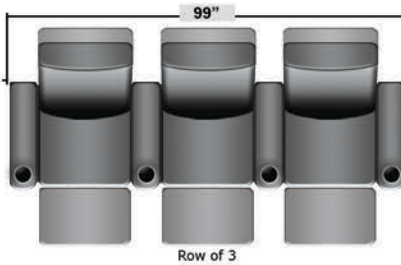

SEATCRAFT BELLAGIO BACK ROW

DIMENSIONS & CONFIGURATIONS

Pieces & Dimensions

Distance from wall needed for full recline: 3"

Popular Configurations

All information is accurate at time of publishing and is subject to change at anytime.