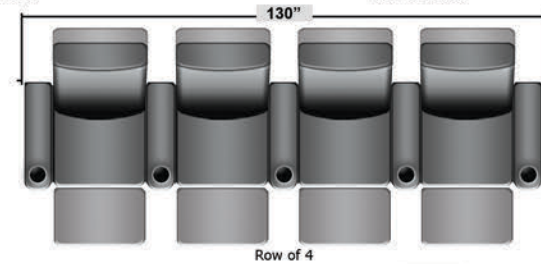

SEATCRAFT BELLAGIO BACK ROW

DIMENSIONS & CONFIGURATIONS

Pieces & Dimensions

Distance from wall needed for full recline: 3"

Popular Configurations

All information is accurate at time of publishing and is subject to change at anytime.