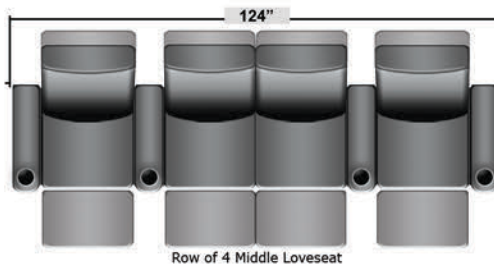

SEATCRAFT BELLAGIO BACK ROW

DIMENSIONS & CONFIGURATIONS

Pieces & Dimensions

Distance from wall needed for full recline: 3"

Popular Configurations

All information is accurate at time of publishing and is subject to change at anytime.