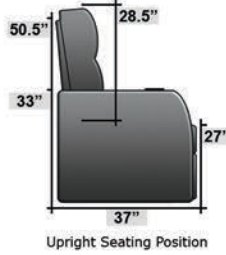

SEATCRAFT BELLAGIO BACK ROW

DIMENSIONS & CONFIGURATIONS

Pieces & Dimensions

Distance from wall needed for full recline: 3"

Popular Configurations

All information is accurate at time of publishing and is subject to change at anytime.