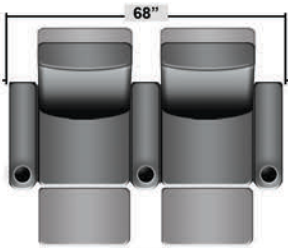

SEATCRAFT BELLAGIO BACK ROW

DIMENSIONS & CONFIGURATIONS

Pieces & Dimensions

Distance from wall needed for full recline: 3"

Popular Configurations

All information is accurate at time of publishing and is subject to change at anytime.