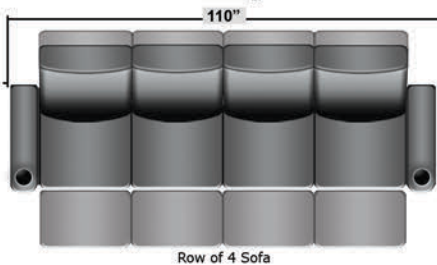

SEATCRAFT BELLAGIO BACK ROW

DIMENSIONS & CONFIGURATIONS

Pieces & Dimensions

Distance from wall needed for full recline: 3"

Popular Configurations

All information is accurate at time of publishing and is subject to change at anytime.