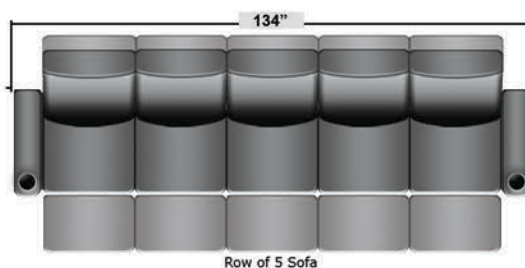

SEATCRAFT BELLAGIO BACK ROW

DIMENSIONS & CONFIGURATIONS

Pieces & Dimensions

Distance from wall needed for full recline: 3"

Popular Configurations

All information is accurate at time of publishing and is subject to change at anytime.