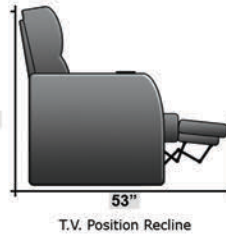

SEATCRAFT BELLAGIO BACK ROW

DIMENSIONS & CONFIGURATIONS

Pieces & Dimensions

Distance from wall needed for full recline: 3"

Popular Configurations

All information is accurate at time of publishing and is subject to change at anytime.