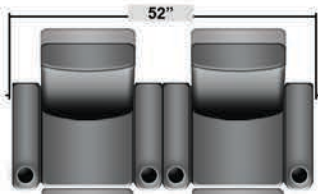

SEATCRAFT
BEBE
DIMENSIONS & CONFIGURATIONS

Pieces & Dimensions

Single Recliner

Fully Reclined Position

Distance from wall needed for full recline: 10.5"

Popular Configurations

Single Seat

Row of 2

Row of 3

Row of 4

Row of 5