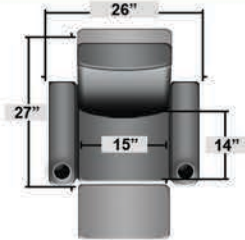

SEATCRAFT
BEBE
DIMENSIONS & CONFIGURATIONS

Pieces & Dimensions

Single Recliner

Fully Reclined Position

Distance from wall needed for full recline: 10.5"

Popular Configurations

Single Seat

Row of 2

Row of 3

Row of 4

Row of 5