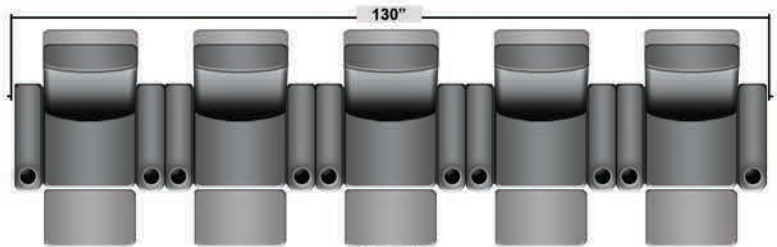

SEATCRAFT
BEBE
DIMENSIONS & CONFIGURATIONS

Pieces & Dimensions

Distance from wall needed for full recline: 10.5"

Popular Configurations

Row of 5