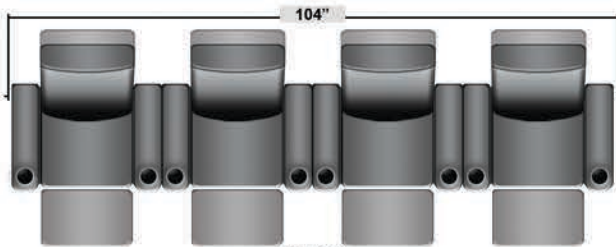

SEATCRAFT
BEBE
DIMENSIONS & CONFIGURATIONS

Pieces & Dimensions

Distance from wall needed for full recline: 10.5"

Popular Configurations

Row of 4