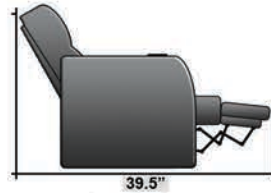

SEATCRAFT
BEBE
DIMENSIONS & CONFIGURATIONS

Pieces & Dimensions

Single Recliner

Fully Reclined Position

Distance from wall needed for full recline: 10.5"

Popular Configurations

Single Seat

Row of 2