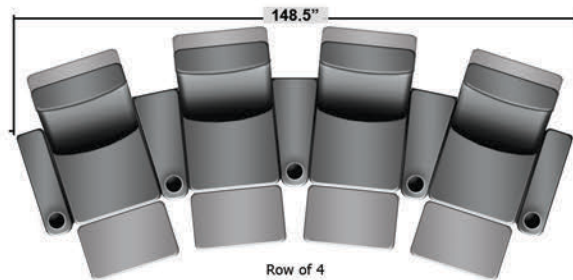

SEATCRAFT BARCELONA

DIMENSIONS & CONFIGURATIONS

Pieces & Dimensions

Single Recliner

Upright Seating Position

T.V. Position Recline

Fully Reclined Position

Distance from wall needed for full recline: 3"

Popular Configurations

Row of 2

Row of 3

Row of 3 Loveseat Right

Row of 3 Loveseat Left

Row of 4

Row of 4 Middle Loveseat

Row of 4 Dual Loveseats

Row of 2

Row of 3

Row of 4

Row of 4 Middle Loveseat

Row of 4 Dual Loveseats

All information is accurate at time of publishing and is subject to change at anytime.

Seatcraft.com ©2012