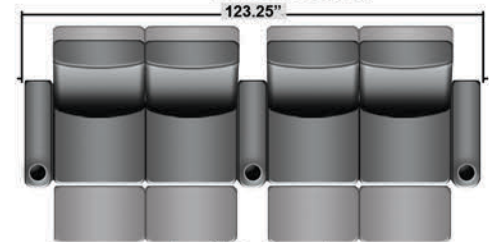

SEATCRAFT BARCELONA

DIMENSIONS & CONFIGURATIONS

Pieces & Dimensions

Single Recliner

Upright Seating Position

T.V. Position Recline

Fully Reclined Position

Distance from wall needed for full recline: 3"

Popular Configurations

Row of 2

Row of 3

Row of 3 Loveseat Right

Row of 3 Loveseat Left

Row of 4

Row of 4 Middle Loveseat

Row of 4 Dual Loveseats

Row of 2

Row of 3

Row of 4

Row of 4 Middle Loveseat

Row of 4 Dual Loveseats

All information is accurate at time of publishing and is subject to change at anytime.

Seatcraft.com ©2012