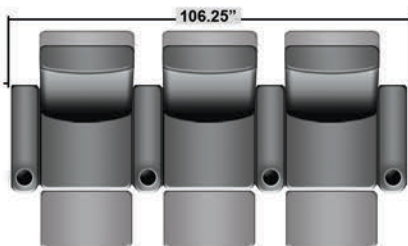

SEATCRAFT BARCELONA

DIMENSIONS & CONFIGURATIONS

Pieces & Dimensions

Single Recliner

Upright Seating Position

T.V. Position Recline

Fully Reclined Position

Distance from wall needed for full recline: 3"

Popular Configurations

Row of 2

Row of 3

Row of 3 Loveseat Right

Row of 3 Loveseat Left

Row of 4

Row of 4 Middle Loveseat

Row of 4 Dual Loveseats

Row of 2

Row of 3

Row of 4

Row of 4 Middle Loveseat

Row of 4 Dual Loveseats

All information is accurate at time of publishing and is subject to change at anytime.

Seatcraft.com ©2012