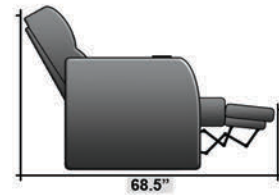

SEATCRAFT BARCELONA

DIMENSIONS & CONFIGURATIONS

Pieces & Dimensions

Single Recliner

Upright Seating Position

T.V. Position Recline

Fully Reclined Position

Distance from wall needed for full recline: 3"

Popular Configurations

Row of 2

Row of 3

Row of 3 Loveseat Right

Row of 3 Loveseat Left

Row of 4

Row of 4 Middle Loveseat

Row of 4 Dual Loveseats

Row of 2

Row of 3

Row of 4

Row of 4 Middle Loveseat

Row of 4 Dual Loveseats

All information is accurate at time of publishing and is subject to change at anytime.

Seatcraft.com ©2012