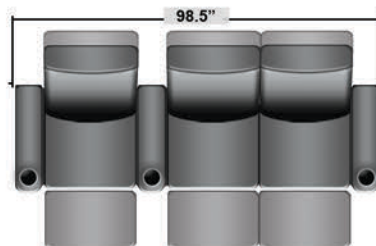

SEATCRAFT BARCELONA

DIMENSIONS & CONFIGURATIONS

Pieces & Dimensions

Single Recliner

Upright Seating Position

T.V. Position Recline

Fully Reclined Position

Distance from wall needed for full recline: 3"

Popular Configurations

Row of 2

Row of 3

Row of 3 Loveseat Right

Row of 3 Loveseat Left

Row of 4

Row of 4 Middle Loveseat

Row of 4 Dual Loveseats

Row of 2

Row of 3

Row of 4

Row of 4 Middle Loveseat

Row of 4 Dual Loveseats

All information is accurate at time of publishing and is subject to change at anytime.

Seatcraft.com ©2012