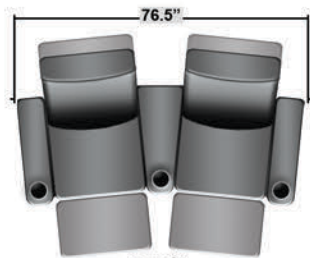

SEATCRAFT BARCELONA

DIMENSIONS & CONFIGURATIONS

Pieces & Dimensions

Single Recliner

Upright Seating Position

T.V. Position Recline

Fully Reclined Position

Distance from wall needed for full recline: 3"

Popular Configurations

Row of 2

Row of 3

Row of 3 Loveseat Right

Row of 3 Loveseat Left

Row of 4

Row of 4 Middle Loveseat

Row of 4 Dual Loveseats

Row of 2

Row of 3

Row of 4

Row of 4 Middle Loveseat

Row of 4 Dual Loveseats

All information is accurate at time of publishing and is subject to change at anytime.

Seatcraft.com ©2012