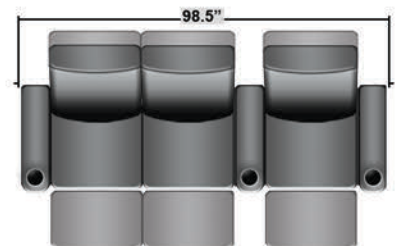

SEATCRAFT BARCELONA

DIMENSIONS & CONFIGURATIONS

Pieces & Dimensions

Single Recliner

Upright Seating Position

T.V. Position Recline

Fully Reclined Position

Distance from wall needed for full recline: 3"

Popular Configurations

Row of 2

Row of 3

Row of 3 Loveseat Right

Row of 3 Loveseat Left

Row of 4

Row of 4 Middle Loveseat

Row of 4 Dual Loveseats

Row of 2

Row of 3

Row of 4

Row of 4 Middle Loveseat

Row of 4 Dual Loveseats

All information is accurate at time of publishing and is subject to change at anytime.

Seatcraft.com ©2012