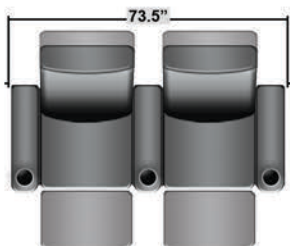

SEATCRAFT BARCELONA

DIMENSIONS & CONFIGURATIONS

Pieces & Dimensions

Single Recliner

Upright Seating Position

T.V. Position Recline

Fully Reclined Position

Distance from wall needed for full recline: 3"

Popular Configurations

Row of 2

Row of 3

Row of 3 Loveseat Right

Row of 3 Loveseat Left

Row of 4

Row of 4 Middle Loveseat

Row of 4 Dual Loveseats

Row of 2

Row of 3

Row of 4

Row of 4 Middle Loveseat

Row of 4 Dual Loveseats

All information is accurate at time of publishing and is subject to change at anytime.

Seatcraft.com ©2012