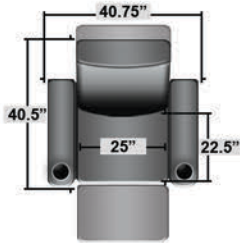

SEATCRAFT BARCELONA

DIMENSIONS & CONFIGURATIONS

Pieces & Dimensions

Single Recliner

Upright Seating Position

T.V. Position Recline

Fully Reclined Position

Distance from wall needed for full recline: 3"

Popular Configurations

Row of 2

Row of 3

Row of 3 Loveseat Right

Row of 3 Loveseat Left

Row of 4

Row of 4 Middle Loveseat

Row of 4 Dual Loveseats

Row of 2

Row of 3

Row of 4

Row of 4 Middle Loveseat

Row of 4 Dual Loveseats

All information is accurate at time of publishing and is subject to change at anytime.

Seatcraft.com ©2012