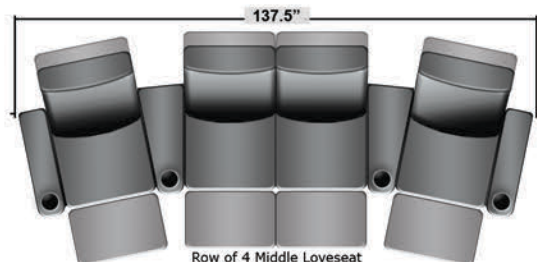

SEATCRAFT BARCELONA

DIMENSIONS & CONFIGURATIONS

Pieces & Dimensions

Single Recliner

Upright Seating Position

T.V. Position Recline

Fully Reclined Position

Distance from wall needed for full recline: 3"

Popular Configurations

Row of 2

Row of 3

Row of 3 Loveseat Right

Row of 3 Loveseat Left

Row of 4

Row of 4 Middle Loveseat

Row of 4 Dual Loveseats

Row of 2

Row of 3

Row of 4

Row of 4 Middle Loveseat

Row of 4 Dual Loveseats

All information is accurate at time of publishing and is subject to change at anytime.

Seatcraft.com ©2012