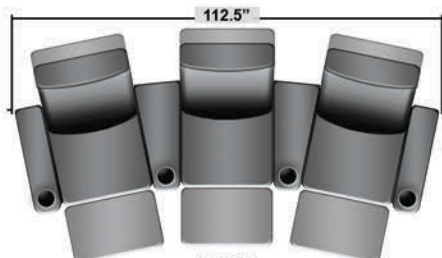

SEATCRAFT BARCELONA

DIMENSIONS & CONFIGURATIONS

Pieces & Dimensions

Single Recliner

Upright Seating Position

T.V. Position Recline

Fully Reclined Position

Distance from wall needed for full recline: 3"

Popular Configurations

Row of 2

Row of 3

Row of 3 Loveseat Right

Row of 3 Loveseat Left

Row of 4

Row of 4 Middle Loveseat

Row of 4 Dual Loveseats

Row of 2

Row of 3

Row of 4

Row of 4 Middle Loveseat

Row of 4 Dual Loveseats

All information is accurate at time of publishing and is subject to change at anytime.

Seatcraft.com ©2012