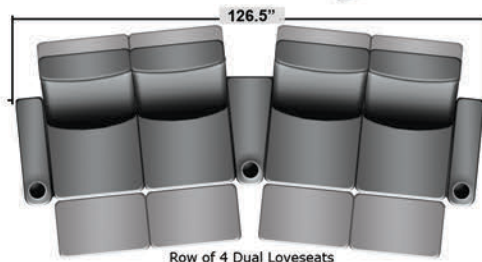

SEATCRAFT BARCELONA

DIMENSIONS & CONFIGURATIONS

Pieces & Dimensions

Single Recliner

Upright Seating Position

T.V. Position Recline

Fully Reclined Position

Distance from wall needed for full recline: 3"

Popular Configurations

Row of 2

Row of 3

Row of 3 Loveseat Right

Row of 3 Loveseat Left

Row of 4

Row of 4 Middle Loveseat

Row of 4 Dual Loveseats

Row of 2

Row of 3

Row of 4

Row of 4 Middle Loveseat

Row of 4 Dual Loveseats

All information is accurate at time of publishing and is subject to change at anytime.

Seatcraft.com ©2012