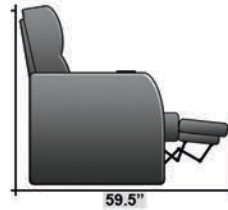

SEATCRAFT BARCELONA

DIMENSIONS & CONFIGURATIONS

Pieces & Dimensions

Single Recliner

Upright Seating Position

T.V. Position Recline

Fully Reclined Position

Distance from wall needed for full recline: 3"

Popular Configurations

Row of 2

Row of 3

Row of 3 Loveseat Right

Row of 3 Loveseat Left

Row of 4

Row of 4 Middle Loveseat

Row of 4 Dual Loveseats

Row of 2

Row of 3

Row of 4

Row of 4 Middle Loveseat

Row of 4 Dual Loveseats

All information is accurate at time of publishing and is subject to change at anytime.

Seatcraft.com ©2012