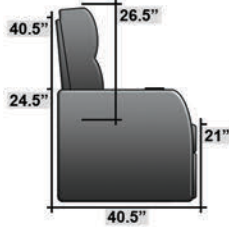

SEATCRAFT BARCELONA

DIMENSIONS & CONFIGURATIONS

Pieces & Dimensions

Single Recliner

Upright Seating Position

T.V. Position Recline

Fully Reclined Position

Distance from wall needed for full recline: 3"

Popular Configurations

Row of 2

Row of 3

Row of 3 Loveseat Right

Row of 3 Loveseat Left

Row of 4

Row of 4 Middle Loveseat

Row of 4 Dual Loveseats

Row of 2

Row of 3

Row of 4

Row of 4 Middle Loveseat

Row of 4 Dual Loveseats

All information is accurate at time of publishing and is subject to change at anytime.

Seatcraft.com ©2012