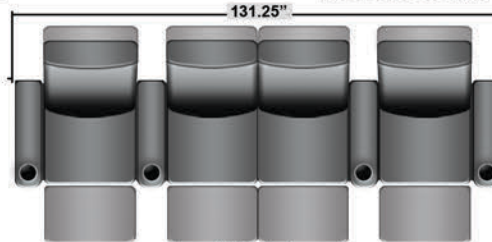

SEATCRAFT BARCELONA

DIMENSIONS & CONFIGURATIONS

Pieces & Dimensions

Single Recliner

Upright Seating Position

T.V. Position Recline

Fully Reclined Position

Distance from wall needed for full recline: 3"

Popular Configurations

Row of 2

Row of 3

Row of 3 Loveseat Right

Row of 3 Loveseat Left

Row of 4

Row of 4 Middle Loveseat

Row of 4 Dual Loveseats

Row of 2

Row of 3

Row of 4

Row of 4 Middle Loveseat

Row of 4 Dual Loveseats

All information is accurate at time of publishing and is subject to change at anytime.

Seatcraft.com ©2012