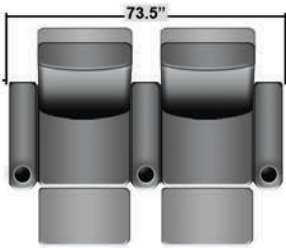

Popular Configurations

All information is accurate at time of publishing and is subject to change at anytime.

Seatcraft.com ©2012