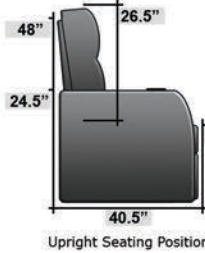

# SEATCRAFT BARCELONA BACK ROW

DIMENSIONS & CONFIGURATIONS

## Pieces & Dimensions

Distance from wall needed for full recline: 3"