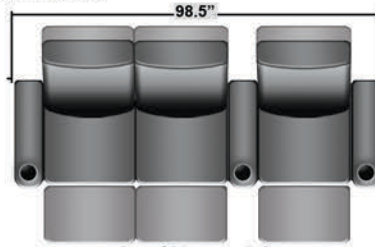

Popular Configurations

All information is accurate at time of publishing and is subject to change at anytime.

Seatcraft.com ©2012