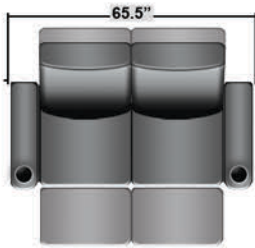

Popular Configurations

All information is accurate at time of publishing and is subject to change at anytime.

Seatcraft.com ©2012