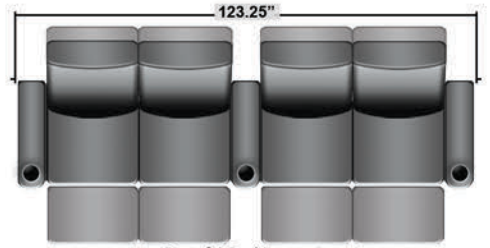

Popular Configurations

All information is accurate at time of publishing and is subject to change at anytime.

Seatcraft.com ©2012