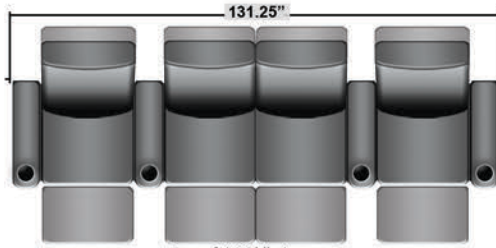

Popular Configurations

All information is accurate at time of publishing and is subject to change at anytime.

Seatcraft.com ©2012