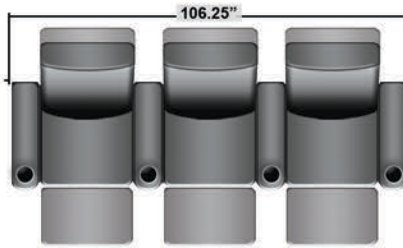

Popular Configurations

All information is accurate at time of publishing and is subject to change at anytime.

Seatcraft.com ©2012