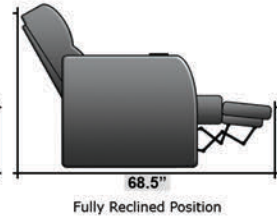

# SEATCRAFT BARCELONA BACK ROW

DIMENSIONS & CONFIGURATIONS

## Pieces & Dimensions

Distance from wall needed for full recline: 3"