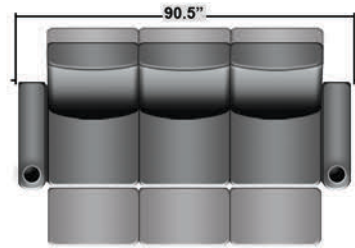

Popular Configurations

All information is accurate at time of publishing and is subject to change at anytime.

Seatcraft.com ©2012