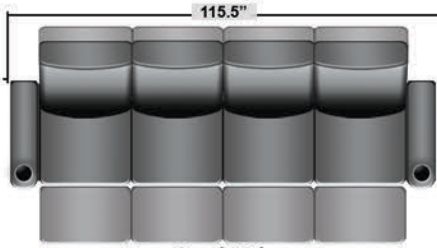

Popular Configurations

All information is accurate at time of publishing and is subject to change at anytime.

Seatcraft.com ©2012