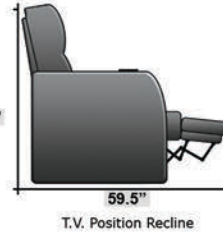

# SEATCRAFT BARCELONA BACK ROW

DIMENSIONS & CONFIGURATIONS

## Pieces & Dimensions

Distance from wall needed for full recline: 3"