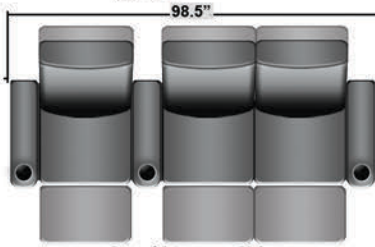

Popular Configurations

All information is accurate at time of publishing and is subject to change at anytime.

Seatcraft.com ©2012