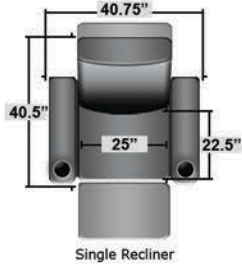

# SEATCRAFT BARCELONA BACK ROW

DIMENSIONS & CONFIGURATIONS

## Pieces & Dimensions

Distance from wall needed for full recline: 3"