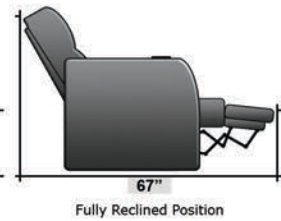

SEATCRAFT ALMADA

DIMENSIONS & CONFIGURATIONS

Pieces & Dimensions

Distance from wall needed for full recline: 3"

Popular Configurations

All information is accurate at time of publishing and is subject to change at anytime.