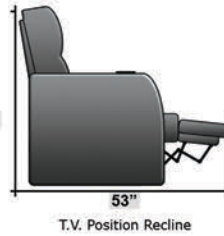

SEATCRAFT ALMADA

DIMENSIONS & CONFIGURATIONS

Pieces & Dimensions

Distance from wall needed for full recline: 3"

Popular Configurations

All information is accurate at time of publishing and is subject to change at anytime.