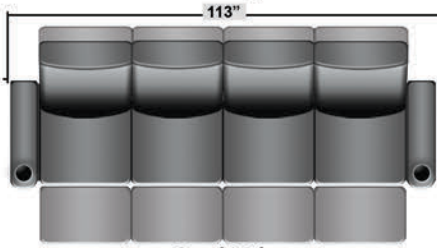

SEATCRAFT ALMADA

DIMENSIONS & CONFIGURATIONS

Pieces & Dimensions

Distance from wall needed for full recline: 3"

Popular Configurations

All information is accurate at time of publishing and is subject to change at anytime.