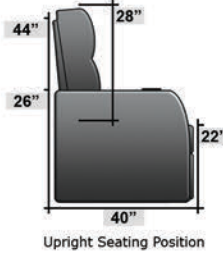

SEATCRAFT ALMADA

DIMENSIONS & CONFIGURATIONS

Pieces & Dimensions

Distance from wall needed for full recline: 3"

Popular Configurations

All information is accurate at time of publishing and is subject to change at anytime.