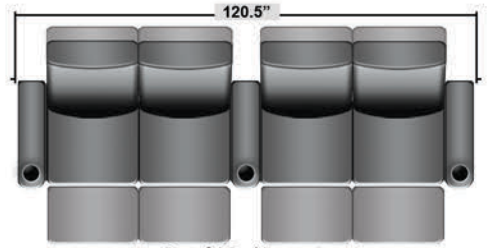

SEATCRAFT ALMADA

DIMENSIONS & CONFIGURATIONS

Pieces & Dimensions

Distance from wall needed for full recline: 3"

Popular Configurations

All information is accurate at time of publishing and is subject to change at anytime.