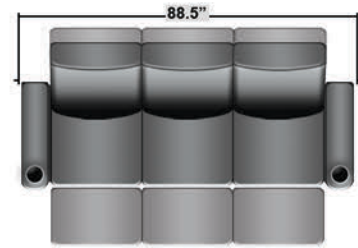

SEATCRAFT ALMADA

DIMENSIONS & CONFIGURATIONS

Pieces & Dimensions

Distance from wall needed for full recline: 3"

Popular Configurations

All information is accurate at time of publishing and is subject to change at anytime.