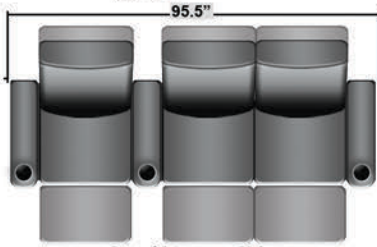

SEATCRAFT ALMADA

DIMENSIONS & CONFIGURATIONS

Pieces & Dimensions

Distance from wall needed for full recline: 3"

Popular Configurations

All information is accurate at time of publishing and is subject to change at anytime.