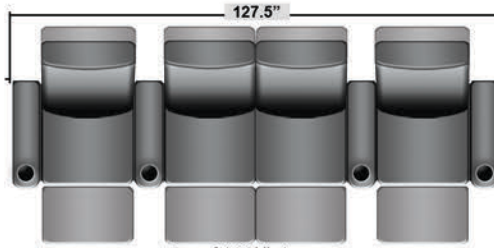

SEATCRAFT ALMADA

DIMENSIONS & CONFIGURATIONS

Pieces & Dimensions

Distance from wall needed for full recline: 3"

Popular Configurations

All information is accurate at time of publishing and is subject to change at anytime.