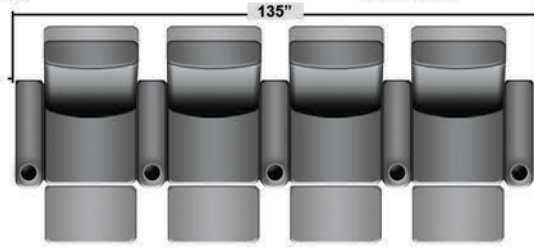

SEATCRAFT ALMADA

DIMENSIONS & CONFIGURATIONS

Pieces & Dimensions

Distance from wall needed for full recline: 3"

Popular Configurations

All information is accurate at time of publishing and is subject to change at anytime.