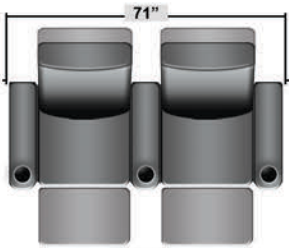

SEATCRAFT ALMADA

DIMENSIONS & CONFIGURATIONS

Pieces & Dimensions

Distance from wall needed for full recline: 3"

Popular Configurations

All information is accurate at time of publishing and is subject to change at anytime.