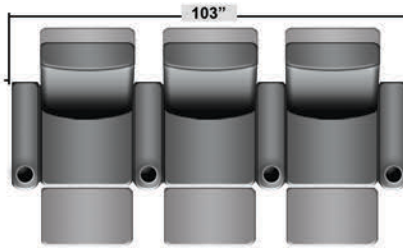

SEATCRAFT ALMADA

DIMENSIONS & CONFIGURATIONS

Pieces & Dimensions

Distance from wall needed for full recline: 3"

Popular Configurations

All information is accurate at time of publishing and is subject to change at anytime.