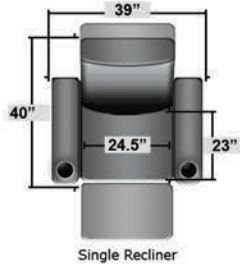

SEATCRAFT ALMADA

DIMENSIONS & CONFIGURATIONS

Pieces & Dimensions

Distance from wall needed for full recline: 3"

Popular Configurations

All information is accurate at time of publishing and is subject to change at anytime.