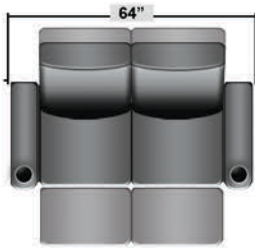

SEATCRAFT ALMADA

DIMENSIONS & CONFIGURATIONS

Pieces & Dimensions

Distance from wall needed for full recline: 3"

Popular Configurations

All information is accurate at time of publishing and is subject to change at anytime.