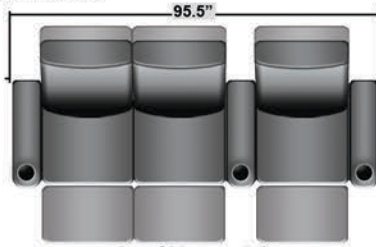

SEATCRAFT ALMADA

DIMENSIONS & CONFIGURATIONS

Pieces & Dimensions

Distance from wall needed for full recline: 3"

Popular Configurations

All information is accurate at time of publishing and is subject to change at anytime.