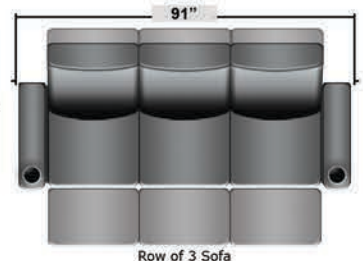

SEATCRAFT ACHILLES

DIMENSIONS & CONFIGURATIONS

Pieces & Dimensions

Single Recliner

Upright Seating Position

T.V. Position Recline

Fully Reclined Position

Distance from wall needed for full recline: 3"

Popular Configurations

Row of 2

Row of 2 Loveseat

Row of 3

Row of 3 Sofa

Row of 3 Loveseat Right

Row of 3 Loveseat Left

Row of 4

Row of 4 Sofa

Row of 4 Middle Loveseat

Row of 4 Dual Loveseats

Row of 5

Row of 5 Sofa

All information is accurate at time of publishing and is subject to change at anytime.

Seatcraft.com ©2012