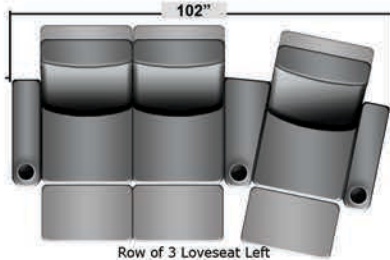

SEATCRAFT ACHILLES

DIMENSIONS & CONFIGURATIONS

Pieces & Dimensions

Single Recliner

Upright Seating Position

T.V. Position Recline

Fully Reclined Position

Distance from wall needed for full recline: 3"

Popular Configurations

Row of 2

Row of 2 Loveseat

Row of 3

Row of 3 Sofa

Row of 3 Loveseat Right

Row of 3 Loveseat Left

Row of 4

Row of 4 Sofa

Row of 4 Middle Loveseat

Row of 4 Dual Loveseats

Row of 5

Row of 5 Sofa

All information is accurate at time of publishing and is subject to change at anytime.

Seatcraft.com ©2012