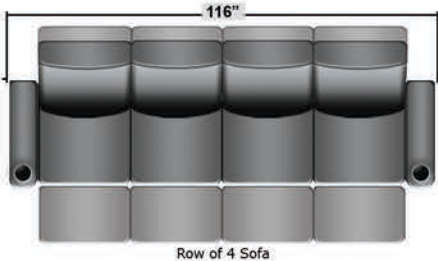

SEATCRAFT ACHILLES

DIMENSIONS & CONFIGURATIONS

Pieces & Dimensions

Single Recliner

Upright Seating Position

T.V. Position Recline

Fully Reclined Position

Distance from wall needed for full recline: 3"

Popular Configurations

Row of 2

Row of 2 Loveseat

Row of 3

Row of 3 Sofa

Row of 3 Loveseat Right

Row of 3 Loveseat Left

Row of 4

Row of 4 Sofa

Row of 4 Middle Loveseat

Row of 4 Dual Loveseats

Row of 5

Row of 5 Sofa

All information is accurate at time of publishing and is subject to change at anytime.

Seatcraft.com ©2012