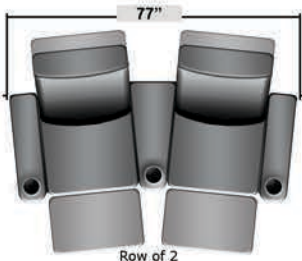

SEATCRAFT ACHILLES

DIMENSIONS & CONFIGURATIONS

Pieces & Dimensions

Single Recliner

Upright Seating Position

T.V. Position Recline

Fully Reclined Position

Distance from wall needed for full recline: 3"

Popular Configurations

Row of 2

Row of 2 Loveseat

Row of 3

Row of 3 Sofa

Row of 3 Loveseat Right

Row of 3 Loveseat Left

Row of 4

Row of 4 Sofa

Row of 4 Middle Loveseat

Row of 4 Dual Loveseats

Row of 5

Row of 5 Sofa

All information is accurate at time of publishing and is subject to change at anytime.

Seatcraft.com ©2012