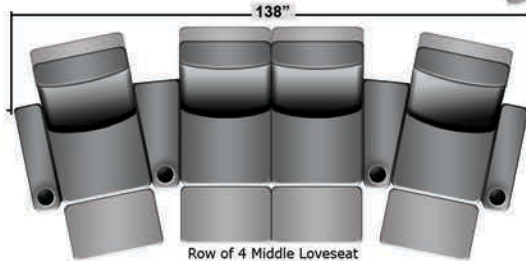

SEATCRAFT ACHILLES

DIMENSIONS & CONFIGURATIONS

Pieces & Dimensions

Single Recliner

Upright Seating Position

T.V. Position Recline

Fully Reclined Position

Distance from wall needed for full recline: 3"

Popular Configurations

Row of 2

Row of 2 Loveseat

Row of 3

Row of 3 Sofa

Row of 3 Loveseat Right

Row of 3 Loveseat Left

Row of 4

Row of 4 Sofa

Row of 4 Middle Loveseat

Row of 4 Dual Loveseats

Row of 5

Row of 5 Sofa

All information is accurate at time of publishing and is subject to change at anytime.

Seatcraft.com ©2012