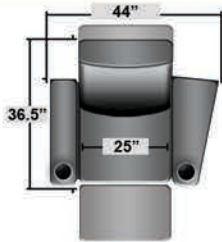

SEATCRAFT ACHILLES

DIMENSIONS & CONFIGURATIONS

Pieces & Dimensions

Single Recliner

Upright Seating Position

T.V. Position Recline

Fully Reclined Position

Distance from wall needed for full recline: 3"

Popular Configurations

Row of 2

Row of 2 Loveseat

Row of 3

Row of 3 Sofa

Row of 3 Loveseat Right

Row of 3 Loveseat Left

Row of 4

Row of 4 Sofa

Row of 4 Middle Loveseat

Row of 4 Dual Loveseats

Row of 5

Row of 5 Sofa

All information is accurate at time of publishing and is subject to change at anytime.

Seatcraft.com ©2012