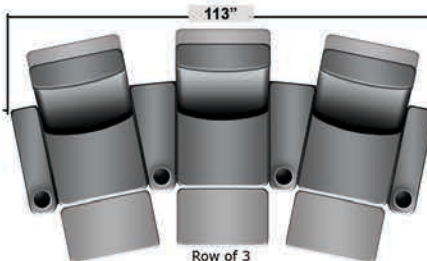

SEATCRAFT ACHILLES

DIMENSIONS & CONFIGURATIONS

Pieces & Dimensions

Single Recliner

Upright Seating Position

T.V. Position Recline

Fully Reclined Position

Distance from wall needed for full recline: 3"

Popular Configurations

Row of 2

Row of 2 Loveseat

Row of 3

Row of 3 Sofa

Row of 3 Loveseat Right

Row of 3 Loveseat Left

Row of 4

Row of 4 Sofa

Row of 4 Middle Loveseat

Row of 4 Dual Loveseats

Row of 5

Row of 5 Sofa

All information is accurate at time of publishing and is subject to change at anytime.

Seatcraft.com ©2012