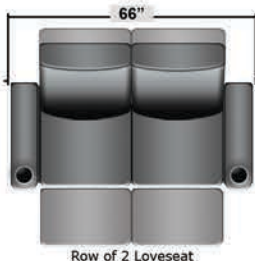

SEATCRAFT ACHILLES

DIMENSIONS & CONFIGURATIONS

Pieces & Dimensions

Single Recliner

Upright Seating Position

T.V. Position Recline

Fully Reclined Position

Distance from wall needed for full recline: 3"

Popular Configurations

Row of 2

Row of 2 Loveseat

Row of 3

Row of 3 Sofa

Row of 3 Loveseat Right

Row of 3 Loveseat Left

Row of 4

Row of 4 Sofa

Row of 4 Middle Loveseat

Row of 4 Dual Loveseats

Row of 5

Row of 5 Sofa

All information is accurate at time of publishing and is subject to change at anytime.

Seatcraft.com ©2012