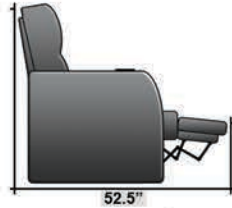

SEATCRAFT ACHILLES

DIMENSIONS & CONFIGURATIONS

Pieces & Dimensions

Single Recliner

Upright Seating Position

T.V. Position Recline

Fully Reclined Position

Distance from wall needed for full recline: 3"

Popular Configurations

Row of 2

Row of 2 Loveseat

Row of 3

Row of 3 Sofa

Row of 3 Loveseat Right

Row of 3 Loveseat Left

Row of 4

Row of 4 Sofa

Row of 4 Middle Loveseat

Row of 4 Dual Loveseats

Row of 5

Row of 5 Sofa

All information is accurate at time of publishing and is subject to change at anytime.

Seatcraft.com ©2012