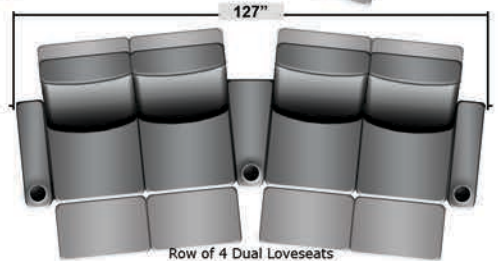

SEATCRAFT ACHILLES

DIMENSIONS & CONFIGURATIONS

Pieces & Dimensions

Single Recliner

Upright Seating Position

T.V. Position Recline

Fully Reclined Position

Distance from wall needed for full recline: 3"

Popular Configurations

Row of 2

Row of 2 Loveseat

Row of 3

Row of 3 Sofa

Row of 3 Loveseat Right

Row of 3 Loveseat Left

Row of 4

Row of 4 Sofa

Row of 4 Middle Loveseat

Row of 4 Dual Loveseats

Row of 5

Row of 5 Sofa

All information is accurate at time of publishing and is subject to change at anytime.

Seatcraft.com ©2012