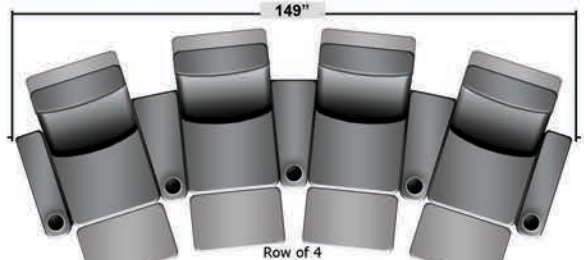

SEATCRAFT ACHILLES

DIMENSIONS & CONFIGURATIONS

Pieces & Dimensions

Single Recliner

Upright Seating Position

T.V. Position Recline

Fully Reclined Position

Distance from wall needed for full recline: 3"

Popular Configurations

Row of 2

Row of 2 Loveseat

Row of 3

Row of 3 Sofa

Row of 3 Loveseat Right

Row of 3 Loveseat Left

Row of 4

Row of 4 Sofa

Row of 4 Middle Loveseat

Row of 4 Dual Loveseats

Row of 5

Row of 5 Sofa

All information is accurate at time of publishing and is subject to change at anytime.

Seatcraft.com ©2012