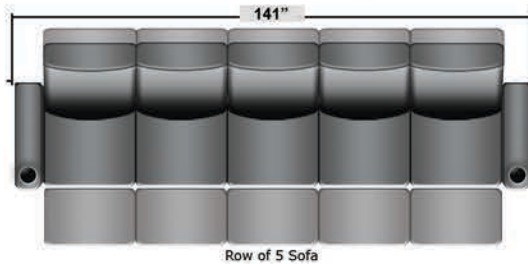

SEATCRAFT ACHILLES

DIMENSIONS & CONFIGURATIONS

Pieces & Dimensions

Single Recliner

Upright Seating Position

T.V. Position Recline

Fully Reclined Position

Distance from wall needed for full recline: 3"

Popular Configurations

Row of 2

Row of 2 Loveseat

Row of 3

Row of 3 Sofa

Row of 3 Loveseat Right

Row of 3 Loveseat Left

Row of 4

Row of 4 Sofa

Row of 4 Middle Loveseat

Row of 4 Dual Loveseats

Row of 5

Row of 5 Sofa

All information is accurate at time of publishing and is subject to change at anytime.

Seatcraft.com ©2012