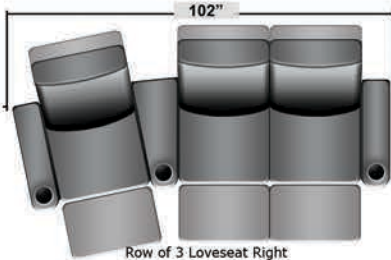

SEATCRAFT ACHILLES

DIMENSIONS & CONFIGURATIONS

Pieces & Dimensions

Single Recliner

Upright Seating Position

T.V. Position Recline

Fully Reclined Position

Distance from wall needed for full recline: 3"

Popular Configurations

Row of 2

Row of 2 Loveseat

Row of 3

Row of 3 Sofa

Row of 3 Loveseat Right

Row of 3 Loveseat Left

Row of 4

Row of 4 Sofa

Row of 4 Middle Loveseat

Row of 4 Dual Loveseats

Row of 5

Row of 5 Sofa

All information is accurate at time of publishing and is subject to change at anytime.

Seatcraft.com ©2012