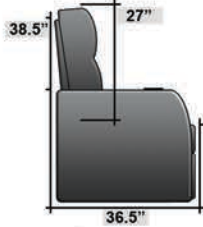

SEATCRAFT ACHILLES

DIMENSIONS & CONFIGURATIONS

Pieces & Dimensions

Single Recliner

Upright Seating Position

T.V. Position Recline

Fully Reclined Position

Distance from wall needed for full recline: 3"

Popular Configurations

Row of 2

Row of 2 Loveseat

Row of 3

Row of 3 Sofa

Row of 3 Loveseat Right

Row of 3 Loveseat Left

Row of 4

Row of 4 Sofa

Row of 4 Middle Loveseat

Row of 4 Dual Loveseats

Row of 5

Row of 5 Sofa

All information is accurate at time of publishing and is subject to change at anytime.

Seatcraft.com ©2012