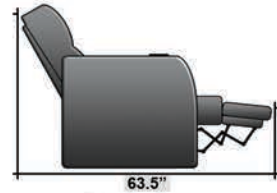

SEATCRAFT ACHILLES

DIMENSIONS & CONFIGURATIONS

Pieces & Dimensions

Single Recliner

Upright Seating Position

T.V. Position Recline

Fully Reclined Position

Distance from wall needed for full recline: 3"

Popular Configurations

Row of 2

Row of 2 Loveseat

Row of 3

Row of 3 Sofa

Row of 3 Loveseat Right

Row of 3 Loveseat Left

Row of 4

Row of 4 Sofa

Row of 4 Middle Loveseat

Row of 4 Dual Loveseats

Row of 5

Row of 5 Sofa

All information is accurate at time of publishing and is subject to change at anytime.

Seatcraft.com ©2012