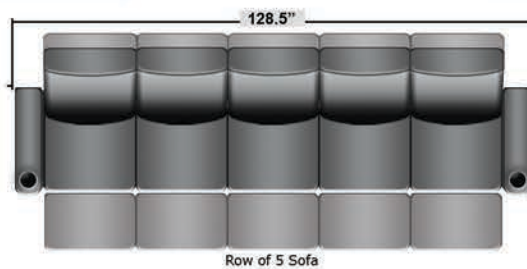

Popular Configurations

All information is accurate at time of publishing and is subject to change at anytime.

Seatcraft.com ©2012