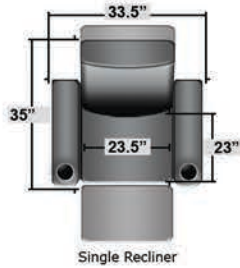

# SEATCRAFT 12006 DIMENSIONS & CONFIGURATIONS

## Pieces & Dimensions

Distance from wall needed for full recline: 3"