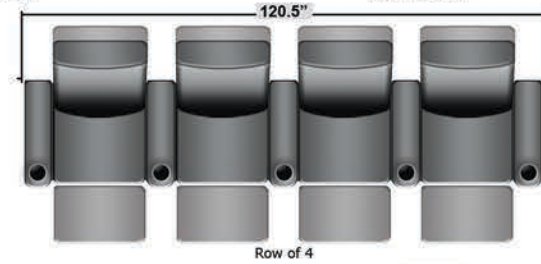

Popular Configurations

All information is accurate at time of publishing and is subject to change at anytime.

Seatcraft.com ©2012