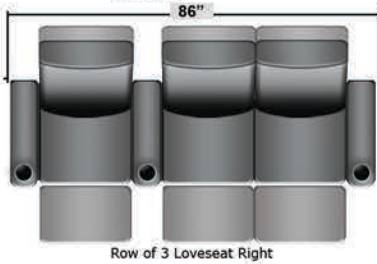

Popular Configurations

All information is accurate at time of publishing and is subject to change at anytime.

Seatcraft.com ©2012