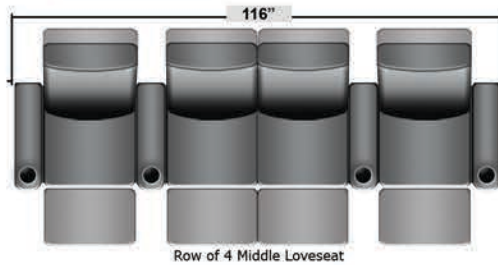

Popular Configurations

All information is accurate at time of publishing and is subject to change at anytime.

Seatcraft.com ©2012