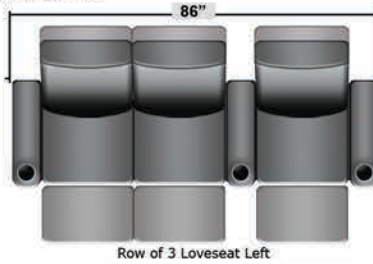

Popular Configurations

All information is accurate at time of publishing and is subject to change at anytime.

Seatcraft.com ©2012