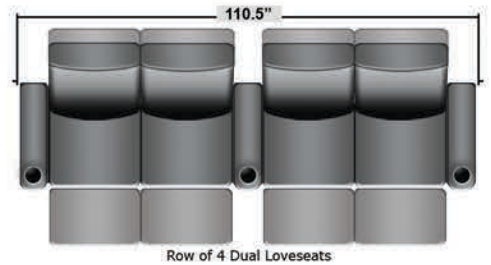

Popular Configurations

All information is accurate at time of publishing and is subject to change at anytime.

Seatcraft.com ©2012