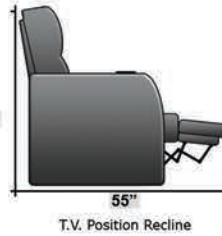

# SEATCRAFT 12006 DIMENSIONS & CONFIGURATIONS

## Pieces & Dimensions

Distance from wall needed for full recline: 3"