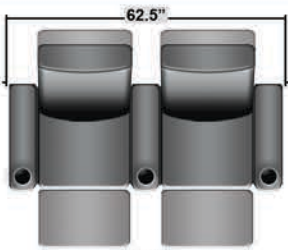

Popular Configurations

All information is accurate at time of publishing and is subject to change at anytime.

Seatcraft.com ©2012