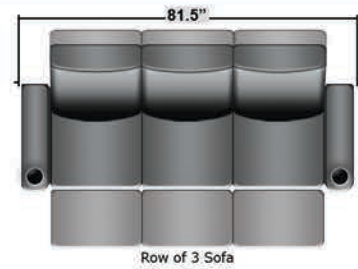

Popular Configurations

All information is accurate at time of publishing and is subject to change at anytime.

Seatcraft.com ©2012