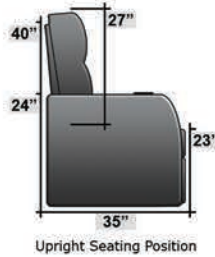

# SEATCRAFT 12006 DIMENSIONS & CONFIGURATIONS

## Pieces & Dimensions

Distance from wall needed for full recline: 3"