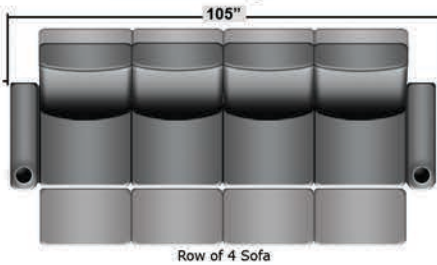

Popular Configurations

All information is accurate at time of publishing and is subject to change at anytime.

Seatcraft.com ©2012