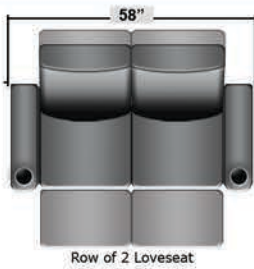

Popular Configurations

All information is accurate at time of publishing and is subject to change at anytime.

Seatcraft.com ©2012