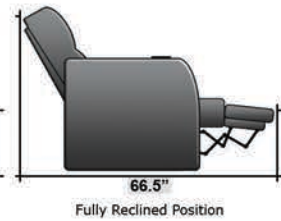

# SEATCRAFT 12006 DIMENSIONS & CONFIGURATIONS

## Pieces & Dimensions

Distance from wall needed for full recline: 3"