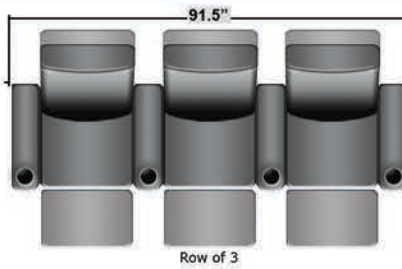

Popular Configurations

All information is accurate at time of publishing and is subject to change at anytime.

Seatcraft.com ©2012