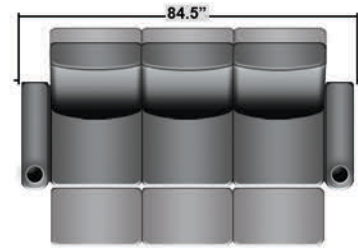

Popular Configurations

All information is accurate at time of publishing and is subject to change at anytime.