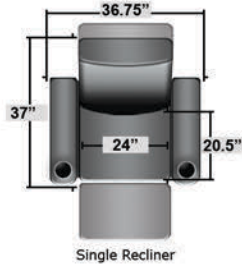

## Pieces & Dimensions

Distance from wall needed for full recline: 3"