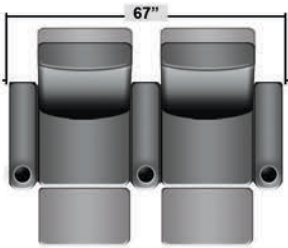

Popular Configurations

All information is accurate at time of publishing and is subject to change at anytime.