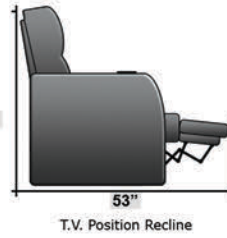

## Pieces & Dimensions

Distance from wall needed for full recline: 3"