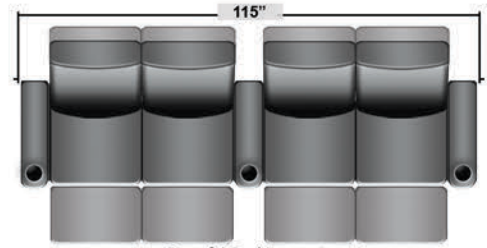

Popular Configurations

All information is accurate at time of publishing and is subject to change at anytime.