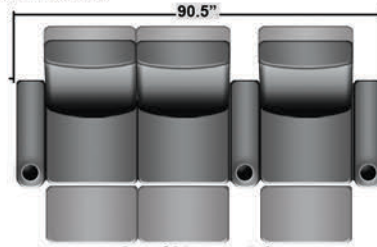

Popular Configurations

All information is accurate at time of publishing and is subject to change at anytime.