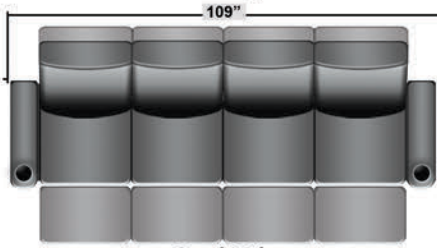

Popular Configurations

All information is accurate at time of publishing and is subject to change at anytime.