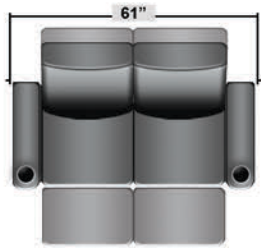

Popular Configurations

All information is accurate at time of publishing and is subject to change at anytime.