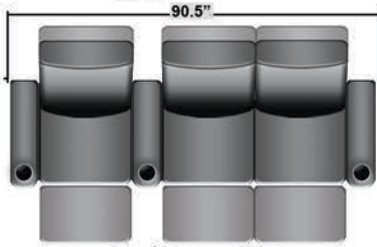

Popular Configurations

All information is accurate at time of publishing and is subject to change at anytime.