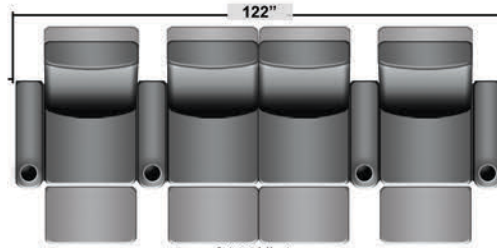

Popular Configurations

All information is accurate at time of publishing and is subject to change at anytime.