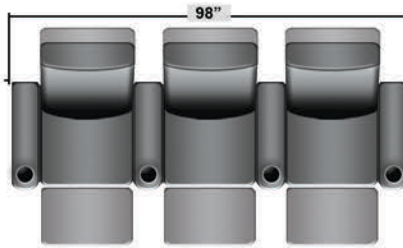

Popular Configurations

All information is accurate at time of publishing and is subject to change at anytime.