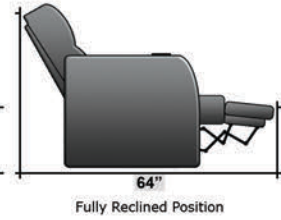

## Pieces & Dimensions

Distance from wall needed for full recline: 3"