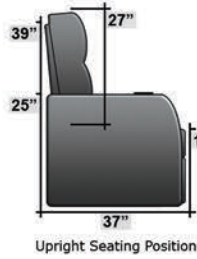

## Pieces & Dimensions

Distance from wall needed for full recline: 3"