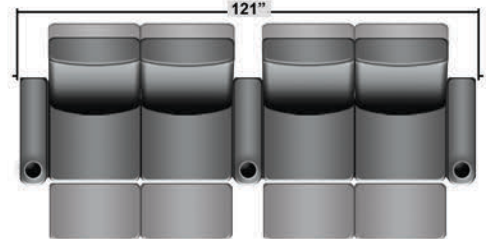

## Pieces & Dimensions

Single Recliner

Upright Seating Position

T.V. Position Recline

Fully Reclined Position

Distance from wall needed for full recline: 3"

## Popular Configurations

Row of 2

Row of 2 Loveseat

Row of 3

Row of 3 Sofa

Row of 3 Loveseat Right

Row of 3 Loveseat Left

Row of 4

Row of 4 Sofa

Row of 4 Middle Loveseat

Row of 4 Dual Loveseats

Row of 5

Row of 5 Sofa