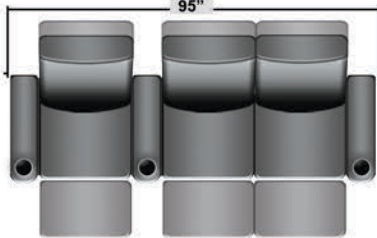

## Pieces & Dimensions

Single Recliner

Upright Seating Position

T.V. Position Recline

Fully Reclined Position

Distance from wall needed for full recline: 3"

## Popular Configurations

Row of 2

Row of 2 Loveseat

Row of 3

Row of 3 Sofa

Row of 3 Loveseat Right

Row of 3 Loveseat Left

Row of 4

Row of 4 Sofa

Row of 4 Middle Loveseat

Row of 4 Dual Loveseats

Row of 5

Row of 5 Sofa