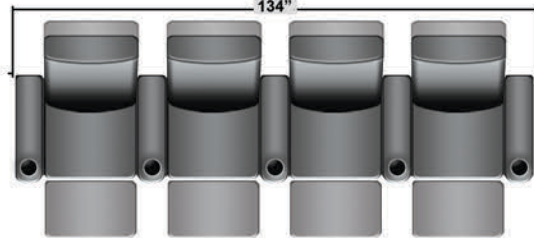

## Pieces & Dimensions

Single Recliner

Upright Seating Position

T.V. Position Recline

Fully Reclined Position

Distance from wall needed for full recline: 3"

## Popular Configurations

Row of 2

Row of 2 Loveseat

Row of 3

Row of 3 Sofa

Row of 3 Loveseat Right

Row of 3 Loveseat Left

Row of 4

Row of 4 Sofa

Row of 4 Middle Loveseat

Row of 4 Dual Loveseats

Row of 5

Row of 5 Sofa