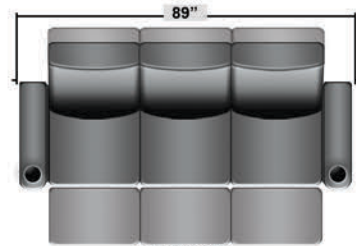

## Pieces & Dimensions

Single Recliner

Upright Seating Position

T.V. Position Recline

Fully Reclined Position

Distance from wall needed for full recline: 3"

## Popular Configurations

Row of 2

Row of 2 Loveseat

Row of 3

Row of 3 Sofa

Row of 3 Loveseat Right

Row of 3 Loveseat Left

Row of 4

Row of 4 Sofa

Row of 4 Middle Loveseat

Row of 4 Dual Loveseats

Row of 5

Row of 5 Sofa