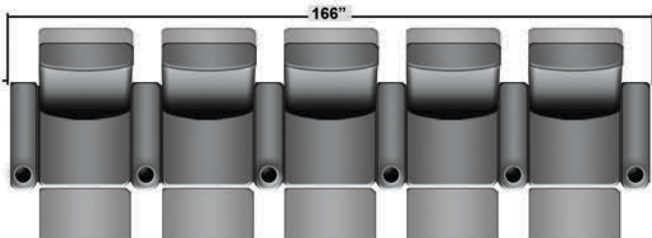

## Pieces & Dimensions

Single Recliner

Upright Seating Position

T.V. Position Recline

Fully Reclined Position

Distance from wall needed for full recline: 3"

## Popular Configurations

Row of 2

Row of 2 Loveseat

Row of 3

Row of 3 Sofa

Row of 3 Loveseat Right

Row of 3 Loveseat Left

Row of 4

Row of 4 Sofa

Row of 4 Middle Loveseat

Row of 4 Dual Loveseats

Row of 5

Row of 5 Sofa