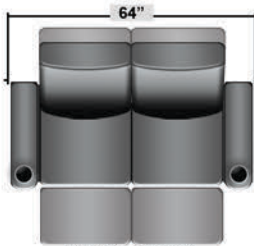

## Pieces & Dimensions

Single Recliner

Upright Seating Position

T.V. Position Recline

Fully Reclined Position

Distance from wall needed for full recline: 3"

## Popular Configurations

Row of 2

Row of 2 Loveseat

Row of 3

Row of 3 Sofa

Row of 3 Loveseat Right

Row of 3 Loveseat Left

Row of 4

Row of 4 Sofa

Row of 4 Middle Loveseat

Row of 4 Dual Loveseats

Row of 5

Row of 5 Sofa