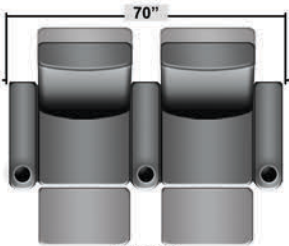

## Pieces & Dimensions

Single Recliner

Upright Seating Position

T.V. Position Recline

Fully Reclined Position

Distance from wall needed for full recline: 3"

## Popular Configurations

Row of 2

Row of 2 Loveseat

Row of 3

Row of 3 Sofa

Row of 3 Loveseat Right

Row of 3 Loveseat Left

Row of 4

Row of 4 Sofa

Row of 4 Middle Loveseat

Row of 4 Dual Loveseats

Row of 5

Row of 5 Sofa