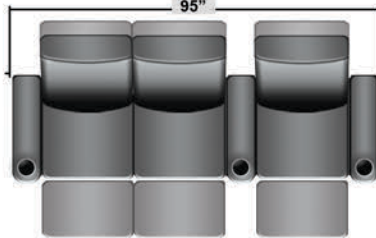

## Pieces & Dimensions

Single Recliner

Upright Seating Position

T.V. Position Recline

Fully Reclined Position

Distance from wall needed for full recline: 3"

## Popular Configurations

Row of 2

Row of 2 Loveseat

Row of 3

Row of 3 Sofa

Row of 3 Loveseat Right

Row of 3 Loveseat Left

Row of 4

Row of 4 Sofa

Row of 4 Middle Loveseat

Row of 4 Dual Loveseats

Row of 5

Row of 5 Sofa