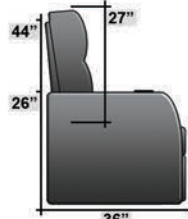

## Pieces & Dimensions

Single Recliner

Upright Seating Position

T.V. Position Recline

Fully Reclined Position

Distance from wall needed for full recline: 3"

## Popular Configurations

Row of 2

Row of 2 Loveseat

Row of 3

Row of 3 Sofa

Row of 3 Loveseat Right

Row of 3 Loveseat Left

Row of 4

Row of 4 Sofa

Row of 4 Middle Loveseat

Row of 4 Dual Loveseats

Row of 5

Row of 5 Sofa