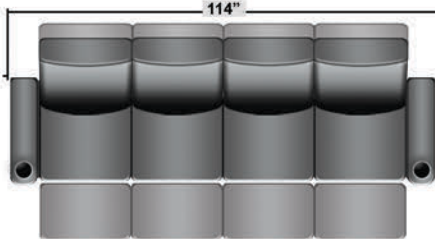

## Pieces & Dimensions

Single Recliner

Upright Seating Position

T.V. Position Recline

Fully Reclined Position

Distance from wall needed for full recline: 3"

## Popular Configurations

Row of 2

Row of 2 Loveseat

Row of 3

Row of 3 Sofa

Row of 3 Loveseat Right

Row of 3 Loveseat Left

Row of 4

Row of 4 Sofa

Row of 4 Middle Loveseat

Row of 4 Dual Loveseats

Row of 5

Row of 5 Sofa