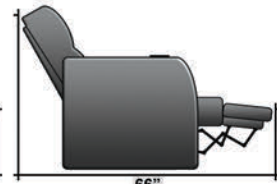

## Pieces & Dimensions

Single Recliner

Upright Seating Position

T.V. Position Recline

Fully Reclined Position

Distance from wall needed for full recline: 3"

## Popular Configurations

Row of 2

Row of 2 Loveseat

Row of 3

Row of 3 Sofa

Row of 3 Loveseat Right

Row of 3 Loveseat Left

Row of 4

Row of 4 Sofa

Row of 4 Middle Loveseat

Row of 4 Dual Loveseats

Row of 5

Row of 5 Sofa