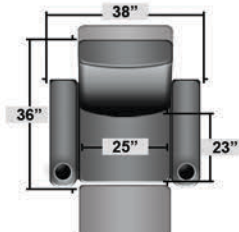

## Pieces & Dimensions

Single Recliner

Upright Seating Position

T.V. Position Recline

Fully Reclined Position

Distance from wall needed for full recline: 3"

## Popular Configurations

Row of 2

Row of 2 Loveseat

Row of 3

Row of 3 Sofa

Row of 3 Loveseat Right

Row of 3 Loveseat Left

Row of 4

Row of 4 Sofa

Row of 4 Middle Loveseat

Row of 4 Dual Loveseats

Row of 5

Row of 5 Sofa