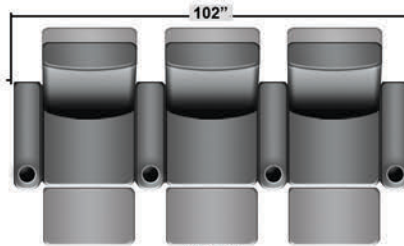

## Pieces & Dimensions

Single Recliner

Upright Seating Position

T.V. Position Recline

Fully Reclined Position

Distance from wall needed for full recline: 3"

## Popular Configurations

Row of 2

Row of 2 Loveseat

Row of 3

Row of 3 Sofa

Row of 3 Loveseat Right

Row of 3 Loveseat Left

Row of 4

Row of 4 Sofa

Row of 4 Middle Loveseat

Row of 4 Dual Loveseats

Row of 5

Row of 5 Sofa