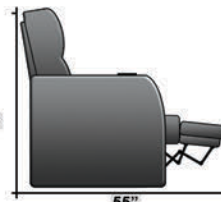

## Pieces & Dimensions

Single Recliner

Upright Seating Position

T.V. Position Recline

Fully Reclined Position

Distance from wall needed for full recline: 3"

## Popular Configurations

Row of 2

Row of 2 Loveseat

Row of 3

Row of 3 Sofa

Row of 3 Loveseat Right

Row of 3 Loveseat Left

Row of 4

Row of 4 Sofa

Row of 4 Middle Loveseat

Row of 4 Dual Loveseats

Row of 5

Row of 5 Sofa