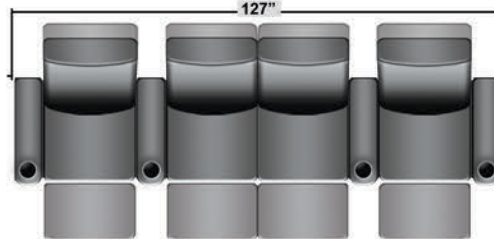

## Pieces & Dimensions

Single Recliner

Upright Seating Position

T.V. Position Recline

Fully Reclined Position

Distance from wall needed for full recline: 3"

## Popular Configurations

Row of 2

Row of 2 Loveseat

Row of 3

Row of 3 Sofa

Row of 3 Loveseat Right

Row of 3 Loveseat Left

Row of 4

Row of 4 Sofa

Row of 4 Middle Loveseat

Row of 4 Dual Loveseats

Row of 5

Row of 5 Sofa