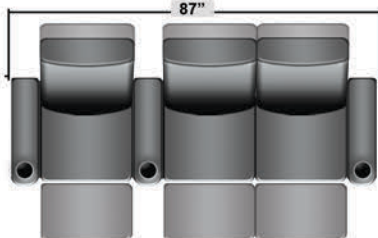

Pieces & Dimensions

Single Recliner

Upright Seating Position

T.V. Position Recline

Fully Reclined Position

Distance from wall needed for full recline: 3"

Popular Configurations

Row of 2

Row of 2 Loveseat

Row of 3

Row of 3 Sofa

Row of 3 Loveseat Right

Row of 3 Loveseat Left

Row of 4

Row of 4 Sofa

Row of 4 Middle Loveseat

Row of 4 Dual Loveseats

Row of 5

Row of 5 Sofa

All information is accurate at time of publishing and is subject to change at anytime.