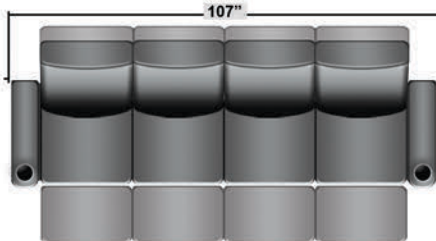

Pieces & Dimensions

Single Recliner

Upright Seating Position

T.V. Position Recline

Fully Reclined Position

Distance from wall needed for full recline: 3"

Popular Configurations

Row of 2

Row of 2 Loveseat

Row of 3

Row of 3 Sofa

Row of 3 Loveseat Right

Row of 3 Loveseat Left

Row of 4

Row of 4 Sofa

Row of 4 Middle Loveseat

Row of 4 Dual Loveseats

Row of 5

Row of 5 Sofa

All information is accurate at time of publishing and is subject to change at anytime.