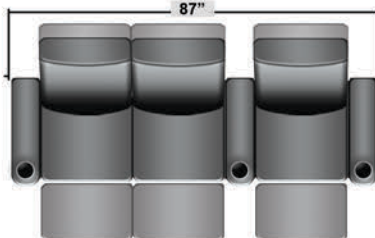

Pieces & Dimensions

Single Recliner

Upright Seating Position

T.V. Position Recline

Fully Reclined Position

Distance from wall needed for full recline: 3"

Popular Configurations

Row of 2

Row of 2 Loveseat

Row of 3

Row of 3 Sofa

Row of 3 Loveseat Right

Row of 3 Loveseat Left

Row of 4

Row of 4 Sofa

Row of 4 Middle Loveseat

Row of 4 Dual Loveseats

Row of 5

Row of 5 Sofa

All information is accurate at time of publishing and is subject to change at anytime.