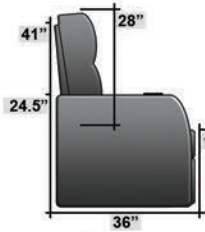

Pieces & Dimensions

Single Recliner

Upright Seating Position

T.V. Position Recline

Fully Reclined Position

Distance from wall needed for full recline: 3"

Popular Configurations

Row of 2

Row of 2 Loveseat

Row of 3

Row of 3 Sofa

Row of 3 Loveseat Right

Row of 3 Loveseat Left

Row of 4

Row of 4 Sofa

Row of 4 Middle Loveseat

Row of 4 Dual Loveseats

Row of 5

Row of 5 Sofa

All information is accurate at time of publishing and is subject to change at anytime.