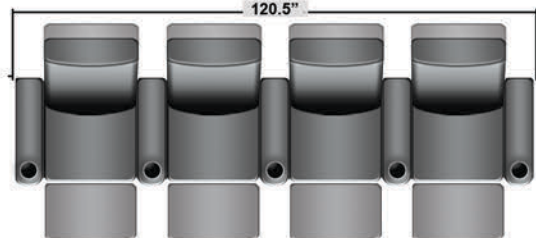

Pieces & Dimensions

Single Recliner

Upright Seating Position

T.V. Position Recline

Fully Reclined Position

Distance from wall needed for full recline: 3"

Popular Configurations

Row of 2

Row of 2 Loveseat

Row of 3

Row of 3 Sofa

Row of 3 Loveseat Right

Row of 3 Loveseat Left

Row of 4

Row of 4 Sofa

Row of 4 Middle Loveseat

Row of 4 Dual Loveseats

Row of 5

Row of 5 Sofa

All information is accurate at time of publishing and is subject to change at anytime.