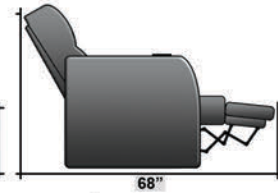

Pieces & Dimensions

Single Recliner

Upright Seating Position

T.V. Position Recline

Fully Reclined Position

Distance from wall needed for full recline: 3"

Popular Configurations

Row of 2

Row of 2 Loveseat

Row of 3

Row of 3 Sofa

Row of 3 Loveseat Right

Row of 3 Loveseat Left

Row of 4

Row of 4 Sofa

Row of 4 Middle Loveseat

Row of 4 Dual Loveseats

Row of 5

Row of 5 Sofa

All information is accurate at time of publishing and is subject to change at anytime.