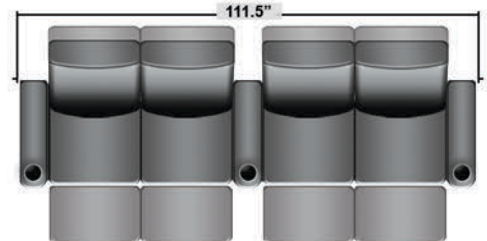

Pieces & Dimensions

Single Recliner

Upright Seating Position

T.V. Position Recline

Fully Reclined Position

Distance from wall needed for full recline: 3"

Popular Configurations

Row of 2

Row of 2 Loveseat

Row of 3

Row of 3 Sofa

Row of 3 Loveseat Right

Row of 3 Loveseat Left

Row of 4

Row of 4 Sofa

Row of 4 Middle Loveseat

Row of 4 Dual Loveseats

Row of 5

Row of 5 Sofa

All information is accurate at time of publishing and is subject to change at anytime.