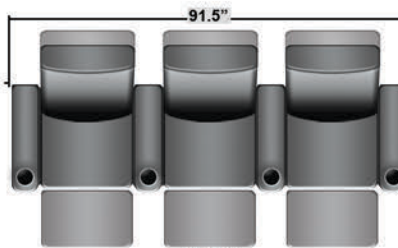

Pieces & Dimensions

Single Recliner

Upright Seating Position

T.V. Position Recline

Fully Reclined Position

Distance from wall needed for full recline: 3"

Popular Configurations

Row of 2

Row of 2 Loveseat

Row of 3

Row of 3 Sofa

Row of 3 Loveseat Right

Row of 3 Loveseat Left

Row of 4

Row of 4 Sofa

Row of 4 Middle Loveseat

Row of 4 Dual Loveseats

Row of 5

Row of 5 Sofa

All information is accurate at time of publishing and is subject to change at anytime.