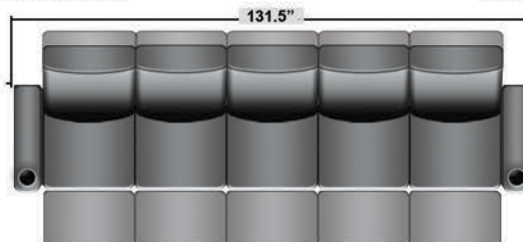

Pieces & Dimensions

Single Recliner

Upright Seating Position

T.V. Position Recline

Fully Reclined Position

Distance from wall needed for full recline: 3"

Popular Configurations

Row of 2

Row of 2 Loveseat

Row of 3

Row of 3 Sofa

Row of 3 Loveseat Right

Row of 3 Loveseat Left

Row of 4

Row of 4 Sofa

Row of 4 Middle Loveseat

Row of 4 Dual Loveseats

Row of 5

Row of 5 Sofa

All information is accurate at time of publishing and is subject to change at anytime.