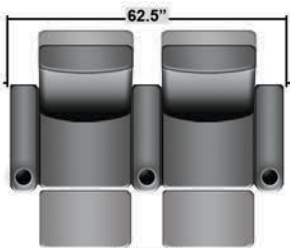

Pieces & Dimensions

Single Recliner

Upright Seating Position

T.V. Position Recline

Fully Reclined Position

Distance from wall needed for full recline: 3"

Popular Configurations

Row of 2

Row of 2 Loveseat

Row of 3

Row of 3 Sofa

Row of 3 Loveseat Right

Row of 3 Loveseat Left

Row of 4

Row of 4 Sofa

Row of 4 Middle Loveseat

Row of 4 Dual Loveseats

Row of 5

Row of 5 Sofa

All information is accurate at time of publishing and is subject to change at anytime.