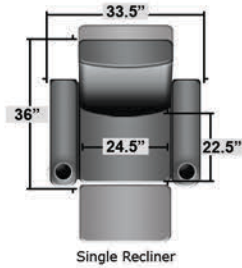

Pieces & Dimensions

Single Recliner

Upright Seating Position

T.V. Position Recline

Fully Reclined Position

Distance from wall needed for full recline: 3"

Popular Configurations

Row of 2

Row of 2 Loveseat

Row of 3

Row of 3 Sofa

Row of 3 Loveseat Right

Row of 3 Loveseat Left

Row of 4

Row of 4 Sofa

Row of 4 Middle Loveseat

Row of 4 Dual Loveseats

Row of 5

Row of 5 Sofa

All information is accurate at time of publishing and is subject to change at anytime.