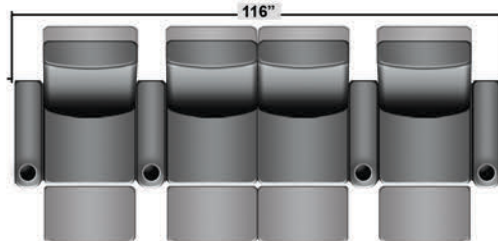

Pieces & Dimensions

Single Recliner

Upright Seating Position

T.V. Position Recline

Fully Reclined Position

Distance from wall needed for full recline: 3"

Popular Configurations

Row of 2

Row of 2 Loveseat

Row of 3

Row of 3 Sofa

Row of 3 Loveseat Right

Row of 3 Loveseat Left

Row of 4

Row of 4 Sofa

Row of 4 Middle Loveseat

Row of 4 Dual Loveseats

Row of 5

Row of 5 Sofa

All information is accurate at time of publishing and is subject to change at anytime.