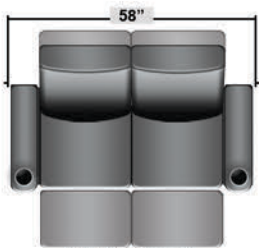

Pieces & Dimensions

Single Recliner

Upright Seating Position

T.V. Position Recline

Fully Reclined Position

Distance from wall needed for full recline: 3"

Popular Configurations

Row of 2

Row of 2 Loveseat

Row of 3

Row of 3 Sofa

Row of 3 Loveseat Right

Row of 3 Loveseat Left

Row of 4

Row of 4 Sofa

Row of 4 Middle Loveseat

Row of 4 Dual Loveseats

Row of 5

Row of 5 Sofa

All information is accurate at time of publishing and is subject to change at anytime.