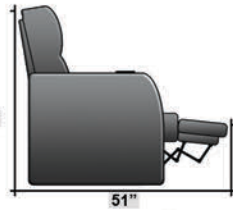

Pieces & Dimensions

Single Recliner

Upright Seating Position

T.V. Position Recline

Fully Reclined Position

Distance from wall needed for full recline: 3"

Popular Configurations

Row of 2

Row of 2 Loveseat

Row of 3

Row of 3 Sofa

Row of 3 Loveseat Right

Row of 3 Loveseat Left

Row of 4

Row of 4 Sofa

Row of 4 Middle Loveseat