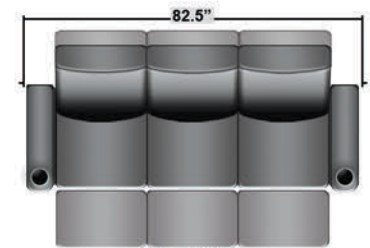

Pieces & Dimensions

Single Recliner

Upright Seating Position

T.V. Position Recline

Fully Reclined Position

Distance from wall needed for full recline: 3"

Popular Configurations

Row of 2

Row of 2 Loveseat

Row of 3

Row of 3 Sofa

Row of 3 Loveseat Right

Row of 3 Loveseat Left

Row of 4

Row of 4 Sofa

Row of 4 Middle Loveseat

Row of 4 Dual Loveseats

Row of 5

Row of 5 Sofa

All information is accurate at time of publishing and is subject to change at anytime.