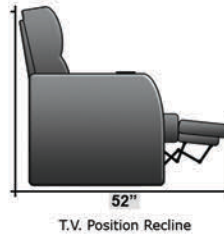

Pieces & Dimensions

Distance from wall needed for full recline: 3"

Popular Configurations