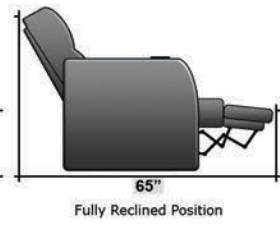

Pieces & Dimensions

Distance from wall needed for full recline: 3"

Popular Configurations