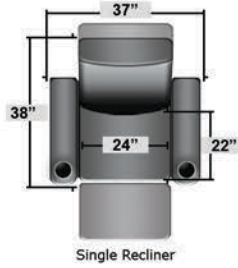

## Pieces & Dimensions

Distance from wall needed for full recline: 3"