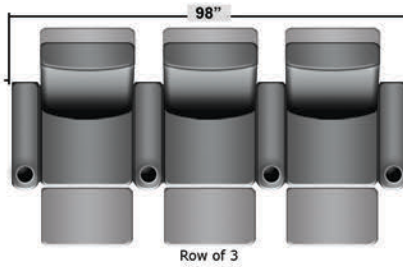

Popular Configurations

All information is accurate at time of publishing and is subject to change at anytime.