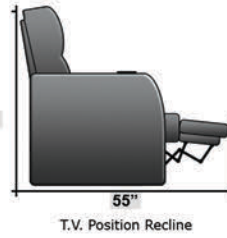

## Pieces & Dimensions

Distance from wall needed for full recline: 3"