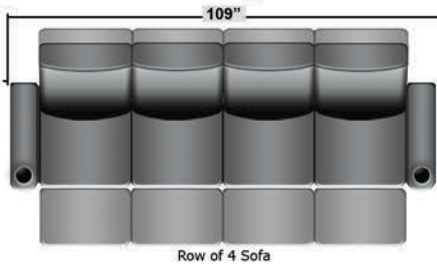

Popular Configurations

All information is accurate at time of publishing and is subject to change at anytime.