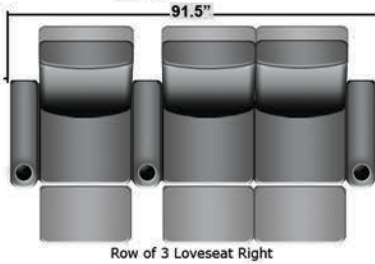

Popular Configurations

All information is accurate at time of publishing and is subject to change at anytime.