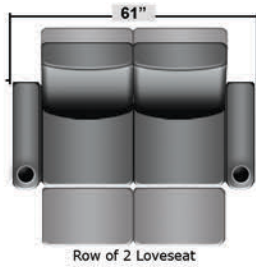

Popular Configurations

All information is accurate at time of publishing and is subject to change at anytime.