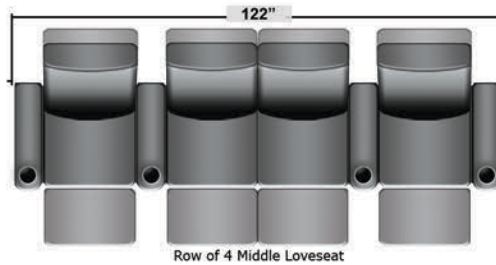

Popular Configurations

All information is accurate at time of publishing and is subject to change at anytime.