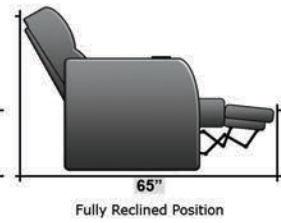

## Pieces & Dimensions

Distance from wall needed for full recline: 3"