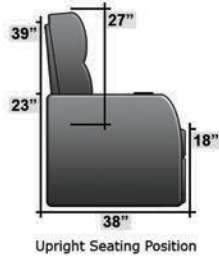

## Pieces & Dimensions

Distance from wall needed for full recline: 3"