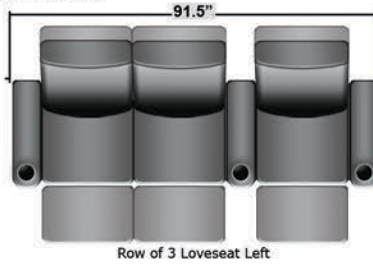

Popular Configurations

All information is accurate at time of publishing and is subject to change at anytime.