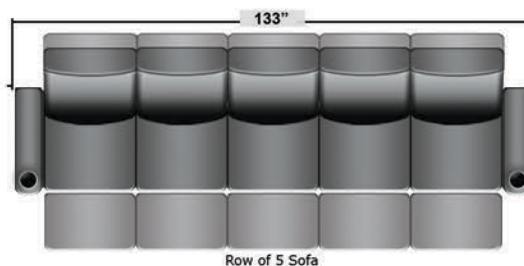

Popular Configurations

All information is accurate at time of publishing and is subject to change at anytime.