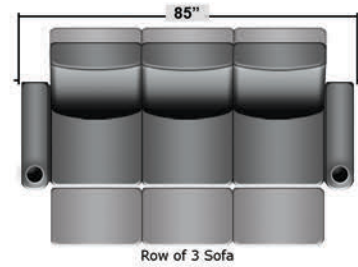

Popular Configurations

All information is accurate at time of publishing and is subject to change at anytime.