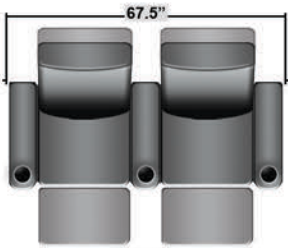

Popular Configurations

All information is accurate at time of publishing and is subject to change at anytime.