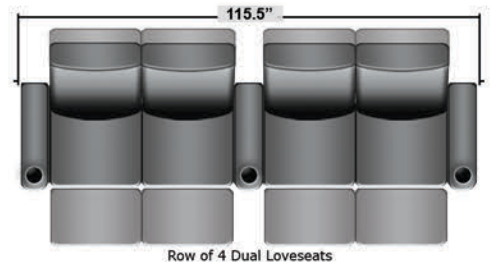

Popular Configurations

All information is accurate at time of publishing and is subject to change at anytime.