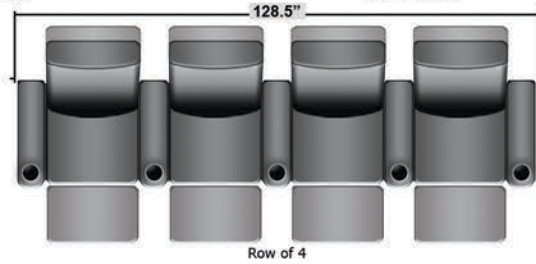

Popular Configurations

All information is accurate at time of publishing and is subject to change at anytime.