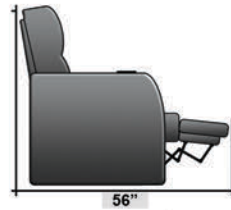

## Pieces & Dimensions

Single Recliner

Upright Seating Position

T.V. Position Recline

Fully Reclined Position

Distance from wall needed for full recline: 3"

## Popular Configurations

Row of 2

Row of 2 Loveseat

Row of 3

Row of 3 Sofa

Row of 3 Loveseat Right

Row of 3 Loveseat Left

Row of 4

Row of 4 Sofa

Row of 4 Middle Loveseat

Row of 4 Dual Loveseats

Row of 5

Row of 5 Sofa