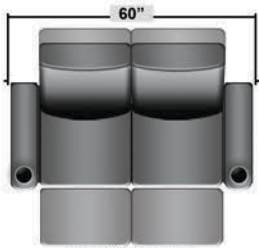

## Pieces & Dimensions

Single Recliner

Upright Seating Position

T.V. Position Recline

Fully Reclined Position

Distance from wall needed for full recline: 3"

## Popular Configurations

Row of 2

Row of 2 Loveseat

Row of 3

Row of 3 Sofa

Row of 3 Loveseat Right

Row of 3 Loveseat Left

Row of 4

Row of 4 Sofa

Row of 4 Middle Loveseat

Row of 4 Dual Loveseats

Row of 5

Row of 5 Sofa