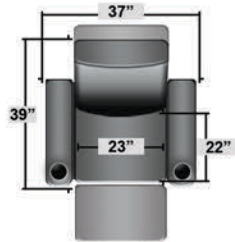

## Pieces & Dimensions

Single Recliner

Upright Seating Position

T.V. Position Recline

Fully Reclined Position

Distance from wall needed for full recline: 3"

## Popular Configurations

Row of 2

Row of 2 Loveseat

Row of 3

Row of 3 Sofa

Row of 3 Loveseat Right

Row of 3 Loveseat Left

Row of 4

Row of 4 Sofa

Row of 4 Middle Loveseat

Row of 4 Dual Loveseats

Row of 5

Row of 5 Sofa