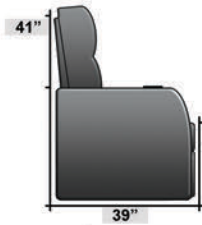

## Pieces & Dimensions

Single Recliner

Upright Seating Position

T.V. Position Recline

Fully Reclined Position

Distance from wall needed for full recline: 3"

## Popular Configurations

Row of 2

Row of 2 Loveseat

Row of 3

Row of 3 Sofa

Row of 3 Loveseat Right

Row of 3 Loveseat Left

Row of 4

Row of 4 Sofa

Row of 4 Middle Loveseat

Row of 4 Dual Loveseats

Row of 5

Row of 5 Sofa