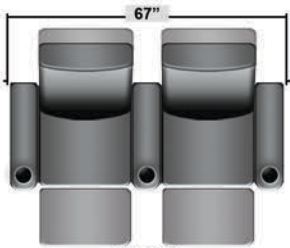

## Pieces & Dimensions

Single Recliner

Upright Seating Position

T.V. Position Recline

Fully Reclined Position

Distance from wall needed for full recline: 3"

## Popular Configurations

Row of 2

Row of 2 Loveseat

Row of 3

Row of 3 Sofa

Row of 3 Loveseat Right

Row of 3 Loveseat Left

Row of 4

Row of 4 Sofa

Row of 4 Middle Loveseat

Row of 4 Dual Loveseats

Row of 5

Row of 5 Sofa