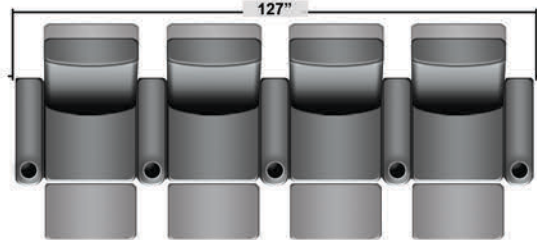

## Pieces & Dimensions

Single Recliner

Upright Seating Position

T.V. Position Recline

Fully Reclined Position

Distance from wall needed for full recline: 3"

## Popular Configurations

Row of 2

Row of 2 Loveseat

Row of 3

Row of 3 Sofa

Row of 3 Loveseat Right

Row of 3 Loveseat Left

Row of 4

Row of 4 Sofa

Row of 4 Middle Loveseat

Row of 4 Dual Loveseats

Row of 5

Row of 5 Sofa