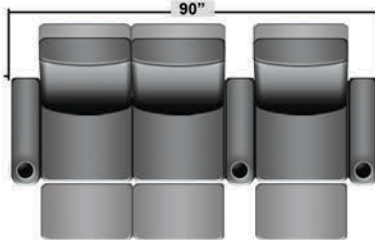

## Pieces & Dimensions

Single Recliner

Upright Seating Position

T.V. Position Recline

Fully Reclined Position

Distance from wall needed for full recline: 3"

## Popular Configurations

Row of 2

Row of 2 Loveseat

Row of 3

Row of 3 Sofa

Row of 3 Loveseat Right

Row of 3 Loveseat Left

Row of 4

Row of 4 Sofa

Row of 4 Middle Loveseat

Row of 4 Dual Loveseats

Row of 5

Row of 5 Sofa