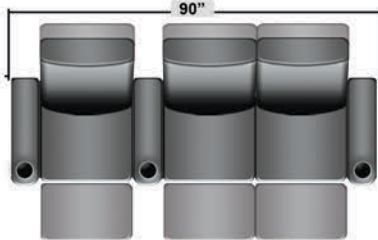

## Pieces & Dimensions

Single Recliner

Upright Seating Position

T.V. Position Recline

Fully Reclined Position

Distance from wall needed for full recline: 3"

## Popular Configurations

Row of 2

Row of 2 Loveseat

Row of 3

Row of 3 Sofa

Row of 3 Loveseat Right

Row of 3 Loveseat Left

Row of 4

Row of 4 Sofa

Row of 4 Middle Loveseat

Row of 4 Dual Loveseats

Row of 5

Row of 5 Sofa