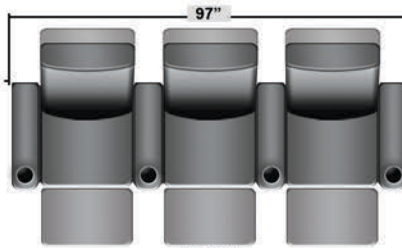

## Pieces & Dimensions

Single Recliner

Upright Seating Position

T.V. Position Recline

Fully Reclined Position

Distance from wall needed for full recline: 3"

## Popular Configurations

Row of 2

Row of 2 Loveseat

Row of 3

Row of 3 Sofa

Row of 3 Loveseat Right

Row of 3 Loveseat Left

Row of 4

Row of 4 Sofa

Row of 4 Middle Loveseat

Row of 4 Dual Loveseats

Row of 5

Row of 5 Sofa