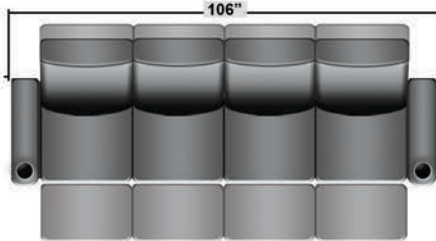

## Pieces & Dimensions

Single Recliner

Upright Seating Position

T.V. Position Recline

Fully Reclined Position

Distance from wall needed for full recline: 3"

## Popular Configurations

Row of 2

Row of 2 Loveseat

Row of 3

Row of 3 Sofa

Row of 3 Loveseat Right

Row of 3 Loveseat Left

Row of 4

Row of 4 Sofa

Row of 4 Middle Loveseat

Row of 4 Dual Loveseats

Row of 5

Row of 5 Sofa