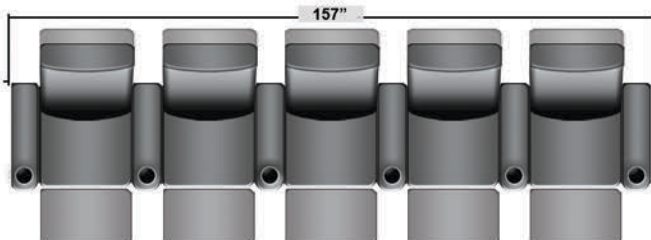

## Pieces & Dimensions

Single Recliner

Upright Seating Position

T.V. Position Recline

Fully Reclined Position

Distance from wall needed for full recline: 3"

## Popular Configurations

Row of 2

Row of 2 Loveseat

Row of 3

Row of 3 Sofa

Row of 3 Loveseat Right

Row of 3 Loveseat Left

Row of 4

Row of 4 Sofa

Row of 4 Middle Loveseat

Row of 4 Dual Loveseats

Row of 5

Row of 5 Sofa