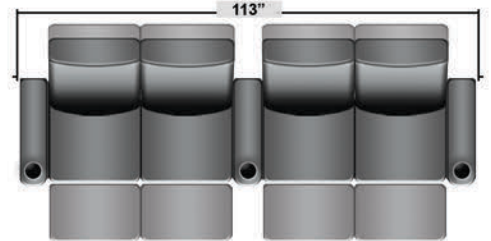

## Pieces & Dimensions

Single Recliner

Upright Seating Position

T.V. Position Recline

Fully Reclined Position

Distance from wall needed for full recline: 3"

## Popular Configurations

Row of 2

Row of 2 Loveseat

Row of 3

Row of 3 Sofa

Row of 3 Loveseat Right

Row of 3 Loveseat Left

Row of 4

Row of 4 Sofa

Row of 4 Middle Loveseat

Row of 4 Dual Loveseats

Row of 5

Row of 5 Sofa