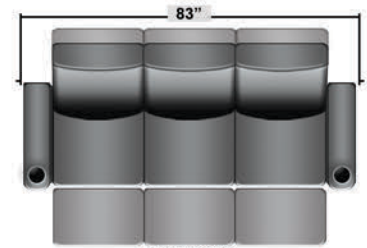

## Pieces & Dimensions

Single Recliner

Upright Seating Position

T.V. Position Recline

Fully Reclined Position

Distance from wall needed for full recline: 3"

## Popular Configurations

Row of 2

Row of 2 Loveseat

Row of 3

Row of 3 Sofa

Row of 3 Loveseat Right

Row of 3 Loveseat Left

Row of 4

Row of 4 Sofa

Row of 4 Middle Loveseat

Row of 4 Dual Loveseats

Row of 5

Row of 5 Sofa