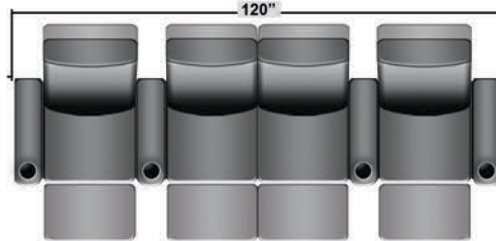

## Pieces & Dimensions

Single Recliner

Upright Seating Position

T.V. Position Recline

Fully Reclined Position

Distance from wall needed for full recline: 3"

## Popular Configurations

Row of 2

Row of 2 Loveseat

Row of 3

Row of 3 Sofa

Row of 3 Loveseat Right

Row of 3 Loveseat Left

Row of 4

Row of 4 Sofa

Row of 4 Middle Loveseat

Row of 4 Dual Loveseats

Row of 5

Row of 5 Sofa