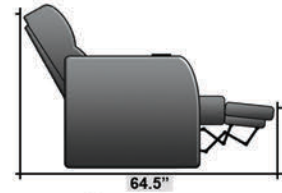

## Pieces & Dimensions

Single Recliner

Upright Seating Position

T.V. Position Recline

Fully Reclined Position

Distance from wall needed for full recline: 3"

## Popular Configurations

Row of 2

Row of 2 Loveseat

Row of 3

Row of 3 Sofa

Row of 3 Loveseat Right

Row of 3 Loveseat Left

Row of 4

Row of 4 Sofa

Row of 4 Middle Loveseat

Row of 4 Dual Loveseats

Row of 5

Row of 5 Sofa