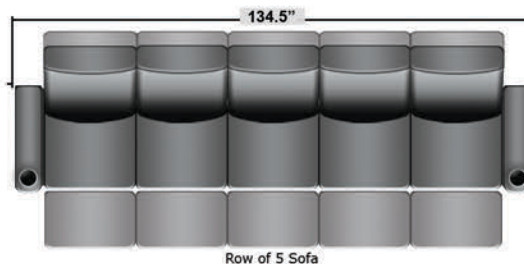

Pieces & Dimensions

Distance from wall needed for full recline: 3"

Popular Configurations

All information is accurate at time of publishing and is subject to change at anytime.