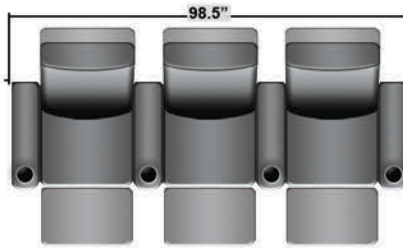

Pieces & Dimensions

Distance from wall needed for full recline: 3"

Popular Configurations

All information is accurate at time of publishing and is subject to change at anytime.