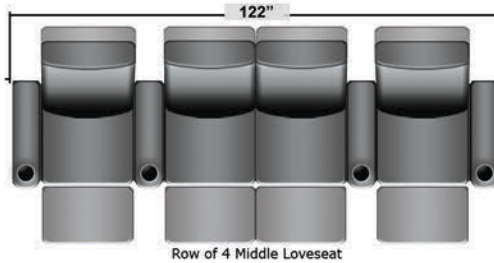

Pieces & Dimensions

Distance from wall needed for full recline: 3"

Popular Configurations

All information is accurate at time of publishing and is subject to change at anytime.