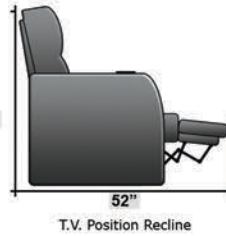

Pieces & Dimensions

Distance from wall needed for full recline: 3"

Popular Configurations

All information is accurate at time of publishing and is subject to change at anytime.