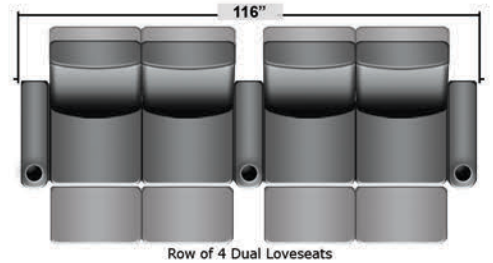

Pieces & Dimensions

Distance from wall needed for full recline: 3"

Popular Configurations

All information is accurate at time of publishing and is subject to change at anytime.