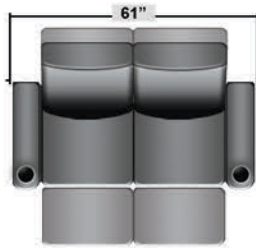

Pieces & Dimensions

Distance from wall needed for full recline: 3"

Popular Configurations

All information is accurate at time of publishing and is subject to change at anytime.