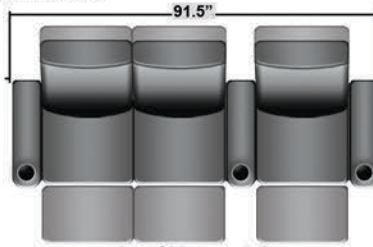

Pieces & Dimensions

Distance from wall needed for full recline: 3"

Popular Configurations

All information is accurate at time of publishing and is subject to change at anytime.