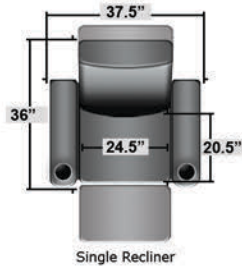

Pieces & Dimensions

Distance from wall needed for full recline: 3"

Popular Configurations

All information is accurate at time of publishing and is subject to change at anytime.