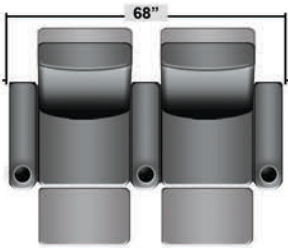

Pieces & Dimensions

Distance from wall needed for full recline: 3"

Popular Configurations

All information is accurate at time of publishing and is subject to change at anytime.