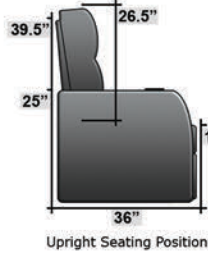

Pieces & Dimensions

Distance from wall needed for full recline: 3"

Popular Configurations

All information is accurate at time of publishing and is subject to change at anytime.