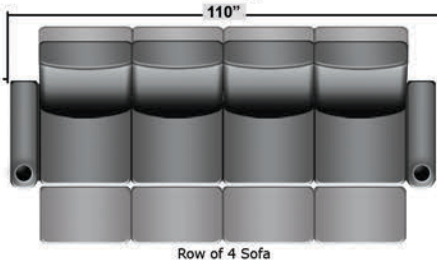

Pieces & Dimensions

Distance from wall needed for full recline: 3"

Popular Configurations

All information is accurate at time of publishing and is subject to change at anytime.