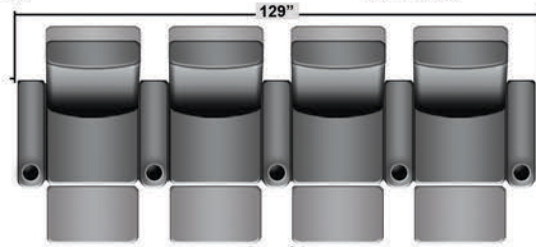

Pieces & Dimensions

Distance from wall needed for full recline: 3"

Popular Configurations

All information is accurate at time of publishing and is subject to change at anytime.