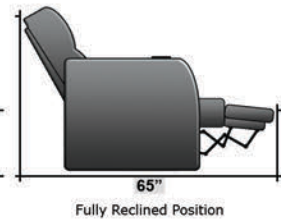

Pieces & Dimensions

Distance from wall needed for full recline: 3"

Popular Configurations

All information is accurate at time of publishing and is subject to change at anytime.