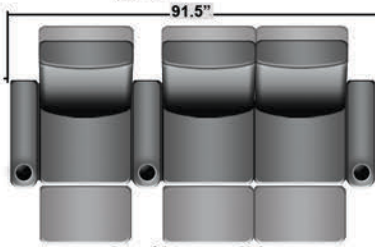

Pieces & Dimensions

Distance from wall needed for full recline: 3"

Popular Configurations

All information is accurate at time of publishing and is subject to change at anytime.