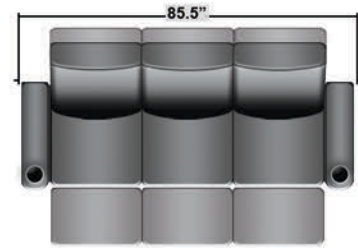

Pieces & Dimensions

Distance from wall needed for full recline: 3"

Popular Configurations

All information is accurate at time of publishing and is subject to change at anytime.