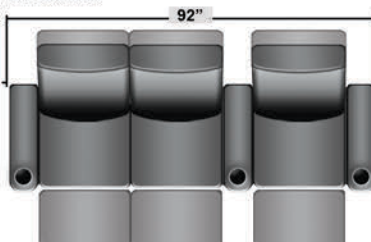

Pieces & Dimensions

Single Recliner

Upright Seating Position

T.V. Position Recline

Fully Reclined Position

Distance from wall needed for full recline: 3"

Popular Configurations

Row of 2

Row of 2 Loveseat

Row of 3

Row of 3 Sofa

Row of 3 Loveseat Right

Row of 3 Loveseat Left

Row of 4

Row of 4 Sofa

Row of 4 Middle Loveseat

Row of 4 Dual Loveseats

Row of 5

Row of 5 Sofa