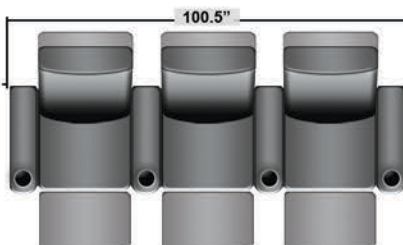

Pieces & Dimensions

Single Recliner

Upright Seating Position

T.V. Position Recline

Fully Reclined Position

Distance from wall needed for full recline: 3"

Popular Configurations

Row of 2

Row of 2 Loveseat

Row of 3

Row of 3 Sofa

Row of 3 Loveseat Right

Row of 3 Loveseat Left

Row of 4

Row of 4 Sofa

Row of 4 Middle Loveseat

Row of 4 Dual Loveseats

Row of 5

Row of 5 Sofa