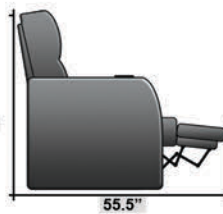

Pieces & Dimensions

Single Recliner

Upright Seating Position

T.V. Position Recline

Fully Reclined Position

Distance from wall needed for full recline: 3"

Popular Configurations

Row of 2

Row of 2 Loveseat

Row of 3

Row of 3 Sofa

Row of 3 Loveseat Right

Row of 3 Loveseat Left

Row of 4

Row of 4 Sofa

Row of 4 Middle Loveseat