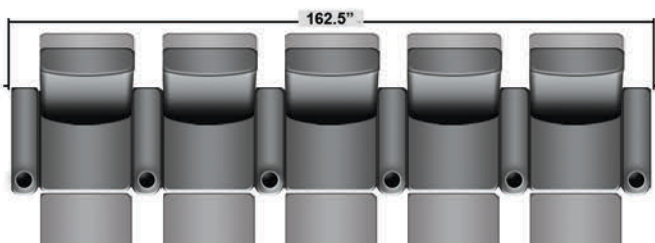

Pieces & Dimensions

Single Recliner

Upright Seating Position

T.V. Position Recline

Fully Reclined Position

Distance from wall needed for full recline: 3"

Popular Configurations

Row of 2

Row of 2 Loveseat

Row of 3

Row of 3 Sofa

Row of 3 Loveseat Right

Row of 3 Loveseat Left

Row of 4

Row of 4 Sofa

Row of 4 Middle Loveseat

Row of 4 Dual Loveseats

Row of 5

Row of 5 Sofa