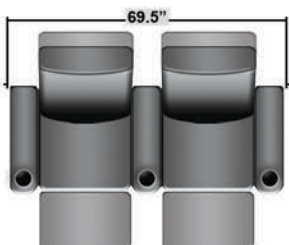

Pieces & Dimensions

Single Recliner

Upright Seating Position

T.V. Position Recline

Fully Reclined Position

Distance from wall needed for full recline: 3"

Popular Configurations

Row of 2

Row of 2 Loveseat

Row of 3

Row of 3 Sofa

Row of 3 Loveseat Right

Row of 3 Loveseat Left

Row of 4

Row of 4 Sofa

Row of 4 Middle Loveseat

Row of 4 Dual Loveseats

Row of 5

Row of 5 Sofa