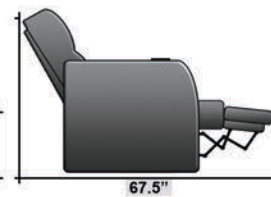

Pieces & Dimensions

Single Recliner

Upright Seating Position

T.V. Position Recline

Fully Reclined Position

Distance from wall needed for full recline: 3"

Popular Configurations

Row of 2

Row of 2 Loveseat

Row of 3

Row of 3 Sofa

Row of 3 Loveseat Right

Row of 3 Loveseat Left

Row of 4

Row of 4 Sofa

Row of 4 Middle Loveseat

Row of 4 Dual Loveseats

Row of 5

Row of 5 Sofa