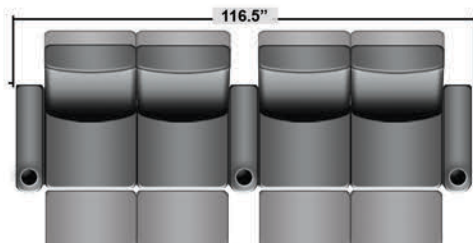

Pieces & Dimensions

Single Recliner

Upright Seating Position

T.V. Position Recline

Fully Reclined Position

Distance from wall needed for full recline: 3"

Popular Configurations

Row of 2

Row of 2 Loveseat

Row of 3

Row of 3 Sofa

Row of 3 Loveseat Right

Row of 3 Loveseat Left

Row of 4

Row of 4 Sofa

Row of 4 Middle Loveseat

Row of 4 Dual Loveseats

Row of 5

Row of 5 Sofa