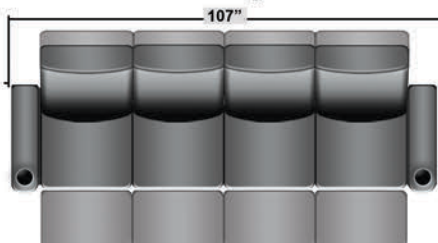

Pieces & Dimensions

Single Recliner

Upright Seating Position

T.V. Position Recline

Fully Reclined Position

Distance from wall needed for full recline: 3"

Popular Configurations

Row of 2

Row of 2 Loveseat

Row of 3

Row of 3 Sofa

Row of 3 Loveseat Right

Row of 3 Loveseat Left

Row of 4

Row of 4 Sofa

Row of 4 Middle Loveseat

Row of 4 Dual Loveseats

Row of 5

Row of 5 Sofa