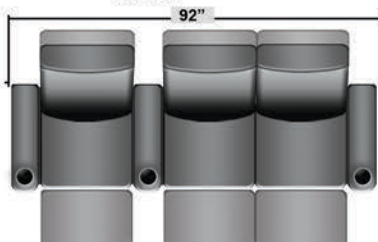

Pieces & Dimensions

Single Recliner

Upright Seating Position

T.V. Position Recline

Fully Reclined Position

Distance from wall needed for full recline: 3"

Popular Configurations

Row of 2

Row of 2 Loveseat

Row of 3

Row of 3 Sofa

Row of 3 Loveseat Right

Row of 3 Loveseat Left

Row of 4

Row of 4 Sofa

Row of 4 Middle Loveseat

Row of 4 Dual Loveseats

Row of 5

Row of 5 Sofa