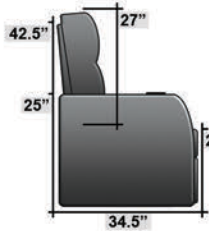

Pieces & Dimensions

Single Recliner

Upright Seating Position

T.V. Position Recline

Fully Reclined Position

Distance from wall needed for full recline: 3"

Popular Configurations

Row of 2

Row of 2 Loveseat

Row of 3

Row of 3 Sofa

Row of 3 Loveseat Right

Row of 3 Loveseat Left

Row of 4

Row of 4 Sofa

Row of 4 Middle Loveseat

Row of 4 Dual Loveseats

Row of 5

Row of 5 Sofa