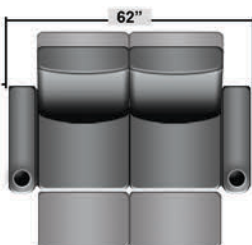

Pieces & Dimensions

Single Recliner

Upright Seating Position

T.V. Position Recline

Fully Reclined Position

Distance from wall needed for full recline: 3"

Popular Configurations

Row of 2

Row of 2 Loveseat

Row of 3

Row of 3 Sofa

Row of 3 Loveseat Right

Row of 3 Loveseat Left

Row of 4

Row of 4 Sofa

Row of 4 Middle Loveseat

Row of 4 Dual Loveseats

Row of 5

Row of 5 Sofa