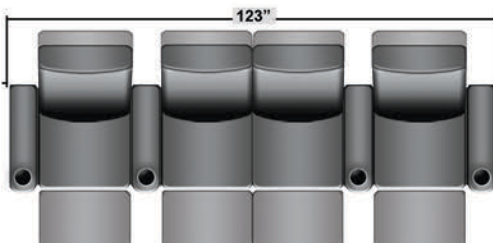

Pieces & Dimensions

Single Recliner

Upright Seating Position

T.V. Position Recline

Fully Reclined Position

Distance from wall needed for full recline: 3"

Popular Configurations

Row of 2

Row of 2 Loveseat

Row of 3

Row of 3 Sofa

Row of 3 Loveseat Right

Row of 3 Loveseat Left

Row of 4

Row of 4 Sofa

Row of 4 Middle Loveseat

Row of 4 Dual Loveseats

Row of 5

Row of 5 Sofa