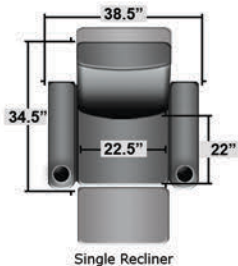

Pieces & Dimensions

Single Recliner

Upright Seating Position

T.V. Position Recline

Fully Reclined Position

Distance from wall needed for full recline: 3"

Popular Configurations

Row of 2

Row of 2 Loveseat

Row of 3

Row of 3 Sofa

Row of 3 Loveseat Right

Row of 3 Loveseat Left

Row of 4

Row of 4 Sofa

Row of 4 Middle Loveseat