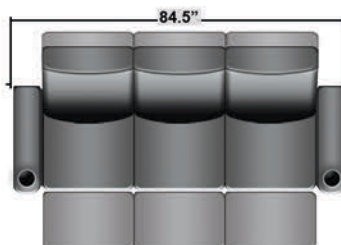

Pieces & Dimensions

Single Recliner

Upright Seating Position

T.V. Position Recline

Fully Reclined Position

Distance from wall needed for full recline: 3"

Popular Configurations

Row of 2

Row of 2 Loveseat

Row of 3

Row of 3 Sofa

Row of 3 Loveseat Right

Row of 3 Loveseat Left

Row of 4

Row of 4 Sofa

Row of 4 Middle Loveseat

Row of 4 Dual Loveseats

Row of 5

Row of 5 Sofa