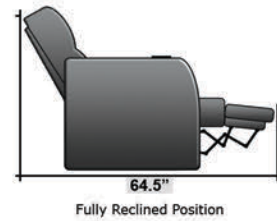

## Pieces & Dimensions

Distance from wall needed for full recline: 3"