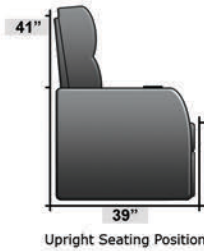

## Pieces & Dimensions

Distance from wall needed for full recline: 3"