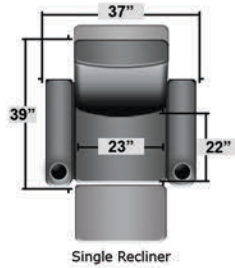

## Pieces & Dimensions

Distance from wall needed for full recline: 3"