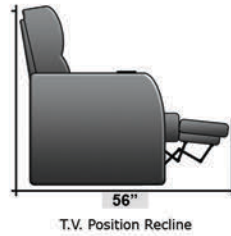

## Pieces & Dimensions

Distance from wall needed for full recline: 3"