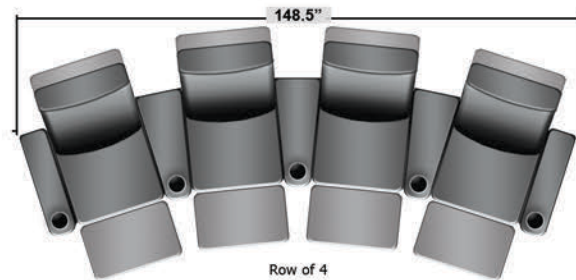

Pieces & Dimensions

Single Recliner

Upright Seating Position

T.V. Position Recline

Fully Reclined Position

Distance from wall needed for full recline: 3"

Popular Configurations

Row of 2

Row of 3

Row of 3 Loveseat Right

Row of 3 Loveseat Left

Row of 4

Row of 4 Middle Loveseat

Row of 4 Dual Loveseats

Row of 2

Row of 3

Row of 4

Row of 4 Middle Loveseat

Row of 4 Dual Loveseats