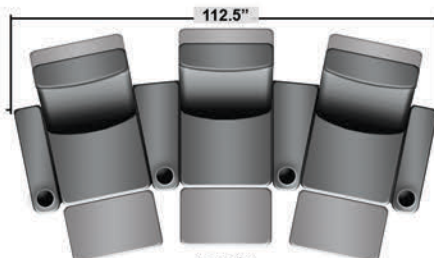

Pieces & Dimensions

Single Recliner

Upright Seating Position

T.V. Position Recline

Fully Reclined Position

Distance from wall needed for full recline: 3"

Popular Configurations

Row of 2

Row of 3

Row of 3 Loveseat Right

Row of 3 Loveseat Left

Row of 4

Row of 4 Middle Loveseat

Row of 4 Dual Loveseats

Row of 2

Row of 3

Row of 4

Row of 4 Middle Loveseat

Row of 4 Dual Loveseats