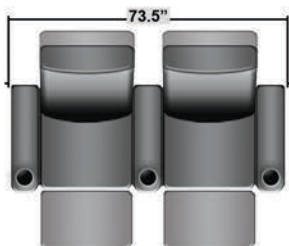

Pieces & Dimensions

Single Recliner

Upright Seating Position

T.V. Position Recline

Fully Reclined Position

Distance from wall needed for full recline: 3"

Popular Configurations

Row of 2

Row of 3

Row of 3 Loveseat Right

Row of 3 Loveseat Left

Row of 4

Row of 4 Middle Loveseat

Row of 4 Dual Loveseats

Row of 2

Row of 3

Row of 4

Row of 4 Middle Loveseat

Row of 4 Dual Loveseats