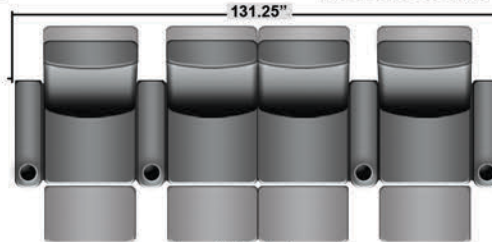

Pieces & Dimensions

Single Recliner

Upright Seating Position

T.V. Position Recline

Fully Reclined Position

Distance from wall needed for full recline: 3"

Popular Configurations

Row of 2

Row of 3

Row of 3 Loveseat Right

Row of 3 Loveseat Left

Row of 4

Row of 4 Middle Loveseat

Row of 4 Dual Loveseats

Row of 2

Row of 3

Row of 4

Row of 4 Middle Loveseat

Row of 4 Dual Loveseats