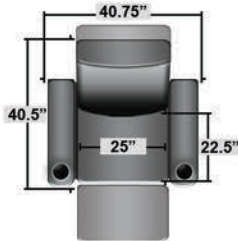

Pieces & Dimensions

Single Recliner

Upright Seating Position

T.V. Position Recline

Fully Reclined Position

Distance from wall needed for full recline: 3"

Popular Configurations

Row of 2

Row of 3

Row of 3 Loveseat Right

Row of 3 Loveseat Left

Row of 4

Row of 4 Middle Loveseat

Row of 4 Dual Loveseats

Row of 2

Row of 3

Row of 4

Row of 4 Middle Loveseat

Row of 4 Dual Loveseats