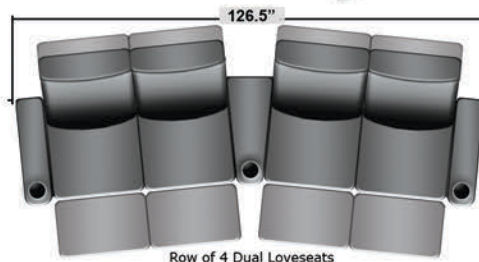

Pieces & Dimensions

Single Recliner

Upright Seating Position

T.V. Position Recline

Fully Reclined Position

Distance from wall needed for full recline: 3"

Popular Configurations

Row of 2

Row of 3

Row of 3 Loveseat Right

Row of 3 Loveseat Left

Row of 4

Row of 4 Middle Loveseat

Row of 4 Dual Loveseats

Row of 2

Row of 3

Row of 4

Row of 4 Middle Loveseat

Row of 4 Dual Loveseats