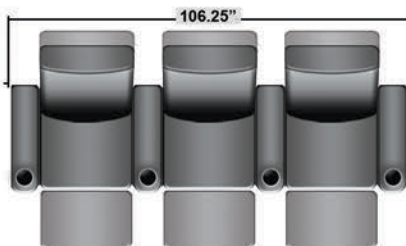

Pieces & Dimensions

Single Recliner

Upright Seating Position

T.V. Position Recline

Fully Reclined Position

Distance from wall needed for full recline: 3"

Popular Configurations

Row of 2

Row of 3

Row of 3 Loveseat Right

Row of 3 Loveseat Left

Row of 4

Row of 4 Middle Loveseat

Row of 4 Dual Loveseats

Row of 2

Row of 3

Row of 4

Row of 4 Middle Loveseat

Row of 4 Dual Loveseats