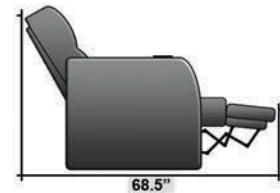

Pieces & Dimensions

Single Recliner

Upright Seating Position

T.V. Position Recline

Fully Reclined Position

Distance from wall needed for full recline: 3"

Popular Configurations

Row of 2

Row of 3

Row of 3 Loveseat Right

Row of 3 Loveseat Left

Row of 4

Row of 4 Middle Loveseat

Row of 4 Dual Loveseats

Row of 2

Row of 3