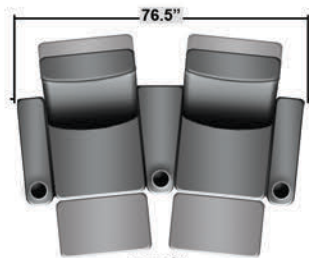

Pieces & Dimensions

Single Recliner

Upright Seating Position

T.V. Position Recline

Fully Reclined Position

Distance from wall needed for full recline: 3"

Popular Configurations

Row of 2

Row of 3

Row of 3 Loveseat Right

Row of 3 Loveseat Left

Row of 4

Row of 4 Middle Loveseat

Row of 4 Dual Loveseats

Row of 2

Row of 3

Row of 4

Row of 4 Middle Loveseat

Row of 4 Dual Loveseats