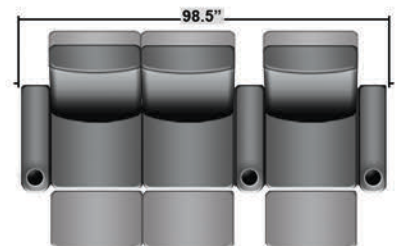

Pieces & Dimensions

Single Recliner

Upright Seating Position

T.V. Position Recline

Fully Reclined Position

Distance from wall needed for full recline: 3"

Popular Configurations

Row of 2

Row of 3

Row of 3 Loveseat Right

Row of 3 Loveseat Left

Row of 4

Row of 4 Middle Loveseat

Row of 4 Dual Loveseats

Row of 2

Row of 3

Row of 4

Row of 4 Middle Loveseat

Row of 4 Dual Loveseats