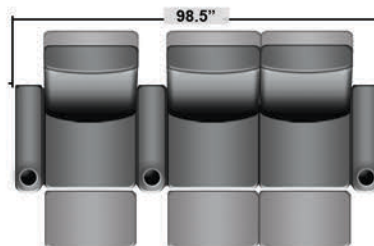

Pieces & Dimensions

Single Recliner

Upright Seating Position

T.V. Position Recline

Fully Reclined Position

Distance from wall needed for full recline: 3"

Popular Configurations

Row of 2

Row of 3

Row of 3 Loveseat Right

Row of 3 Loveseat Left

Row of 4

Row of 4 Middle Loveseat

Row of 4 Dual Loveseats

Row of 2

Row of 3

Row of 4

Row of 4 Middle Loveseat

Row of 4 Dual Loveseats