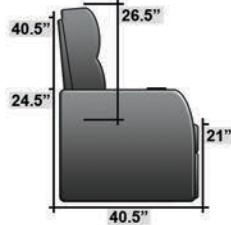

Pieces & Dimensions

Single Recliner

Upright Seating Position

T.V. Position Recline

Fully Reclined Position

Distance from wall needed for full recline: 3"

Popular Configurations

Row of 2

Row of 3

Row of 3 Loveseat Right

Row of 3 Loveseat Left

Row of 4

Row of 4 Middle Loveseat

Row of 4 Dual Loveseats

Row of 2

Row of 3

Row of 4

Row of 4 Middle Loveseat

Row of 4 Dual Loveseats