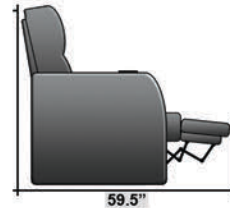

Pieces & Dimensions

Single Recliner

Upright Seating Position

T.V. Position Recline

Fully Reclined Position

Distance from wall needed for full recline: 3"

Popular Configurations

Row of 2

Row of 3

Row of 3 Loveseat Right

Row of 3 Loveseat Left

Row of 4

Row of 4 Middle Loveseat

Row of 4 Dual Loveseats

Row of 2

Row of 3