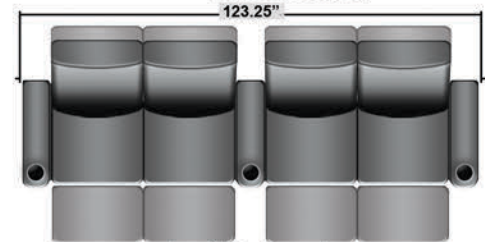

Pieces & Dimensions

Single Recliner

Upright Seating Position

T.V. Position Recline

Fully Reclined Position

Distance from wall needed for full recline: 3"

Popular Configurations

Row of 2

Row of 3

Row of 3 Loveseat Right

Row of 3 Loveseat Left

Row of 4

Row of 4 Middle Loveseat

Row of 4 Dual Loveseats

Row of 2

Row of 3

Row of 4

Row of 4 Middle Loveseat

Row of 4 Dual Loveseats