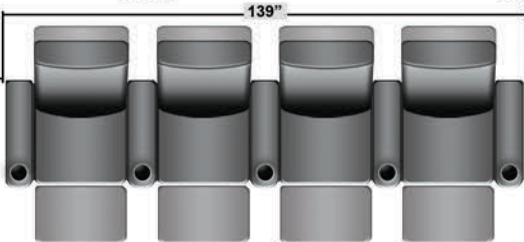

Pieces & Dimensions

Single Recliner

Upright Seating Position

T.V. Position Recline

Fully Reclined Position

Distance from wall needed for full recline: 3"

Popular Configurations

Row of 2

Row of 3

Row of 3 Loveseat Right

Row of 3 Loveseat Left

Row of 4

Row of 4 Middle Loveseat

Row of 4 Dual Loveseats

Row of 2

Row of 3

Row of 4

Row of 4 Middle Loveseat

Row of 4 Dual Loveseats