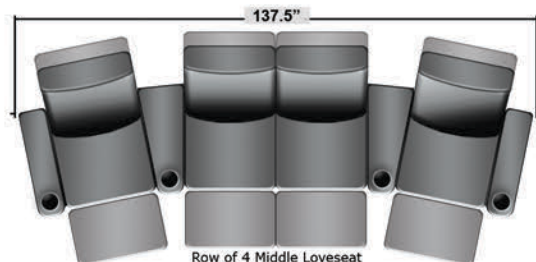

Pieces & Dimensions

Single Recliner

Upright Seating Position

T.V. Position Recline

Fully Reclined Position

Distance from wall needed for full recline: 3"

Popular Configurations

Row of 2

Row of 3

Row of 3 Loveseat Right

Row of 3 Loveseat Left

Row of 4

Row of 4 Middle Loveseat

Row of 4 Dual Loveseats

Row of 2

Row of 3

Row of 4

Row of 4 Middle Loveseat

Row of 4 Dual Loveseats