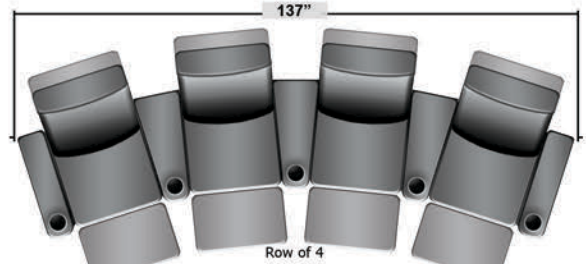

Pieces & Dimensions

Single Recliner

Upright Seating Position

T.V. Position Recline

Fully Reclined Position

Distance from wall needed for full recline: 3"

Popular Configurations

Row of 2

Row of 2 Loveseat

Row of 3

Row of 3 Sofa

Row of 3 Loveseat Right

Row of 3 Loveseat Left

Row of 4

Row of 4 Sofa

Row of 4 Middle Loveseat

Row of 4 Dual Loveseats

Row of 5

Row of 5 Sofa

All information is accurate at time of publishing and is subject to change at anytime.