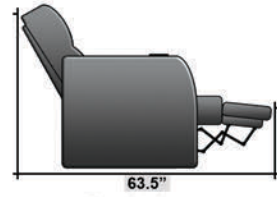

Pieces & Dimensions

Single Recliner

Upright Seating Position

T.V. Position Recline

Fully Reclined Position

Distance from wall needed for full recline: 3"

Popular Configurations

Row of 2

Row of 2 Loveseat

Row of 3

Row of 3 Sofa

Row of 3 Loveseat Right

Row of 3 Loveseat Left

Row of 4

Row of 4 Sofa

Row of 4 Middle Loveseat