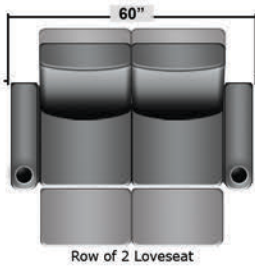

Pieces & Dimensions

Single Recliner

Upright Seating Position

T.V. Position Recline

Fully Reclined Position

Distance from wall needed for full recline: 3"

Popular Configurations

Row of 2

Row of 2 Loveseat

Row of 3

Row of 3 Sofa

Row of 3 Loveseat Right

Row of 3 Loveseat Left

Row of 4

Row of 4 Sofa

Row of 4 Middle Loveseat

Row of 4 Dual Loveseats

Row of 5

Row of 5 Sofa

All information is accurate at time of publishing and is subject to change at anytime.