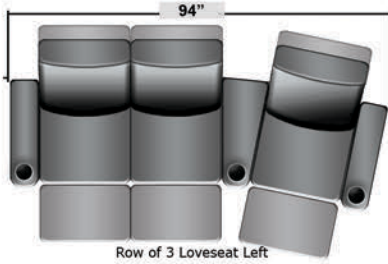

Pieces & Dimensions

Single Recliner

Upright Seating Position

T.V. Position Recline

Fully Reclined Position

Distance from wall needed for full recline: 3"

Popular Configurations

Row of 2

Row of 2 Loveseat

Row of 3

Row of 3 Sofa

Row of 3 Loveseat Right

Row of 3 Loveseat Left

Row of 4

Row of 4 Sofa

Row of 4 Middle Loveseat

Row of 4 Dual Loveseats

Row of 5

Row of 5 Sofa

All information is accurate at time of publishing and is subject to change at anytime.