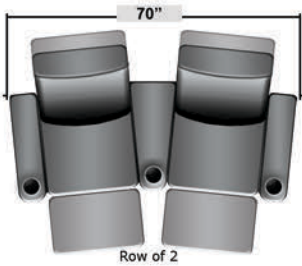

Pieces & Dimensions

Single Recliner

Upright Seating Position

T.V. Position Recline

Fully Reclined Position

Distance from wall needed for full recline: 3"

Popular Configurations

Row of 2

Row of 2 Loveseat

Row of 3

Row of 3 Sofa

Row of 3 Loveseat Right

Row of 3 Loveseat Left

Row of 4

Row of 4 Sofa

Row of 4 Middle Loveseat

Row of 4 Dual Loveseats

Row of 5

Row of 5 Sofa

All information is accurate at time of publishing and is subject to change at anytime.