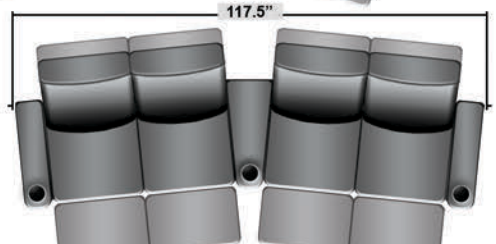

Pieces & Dimensions

Single Recliner

Upright Seating Position

T.V. Position Recline

Fully Reclined Position

Distance from wall needed for full recline: 3"

Popular Configurations

Row of 2

Row of 2 Loveseat

Row of 3

Row of 3 Sofa

Row of 3 Loveseat Right

Row of 3 Loveseat Left

Row of 4

Row of 4 Sofa

Row of 4 Middle Loveseat

Row of 4 Dual Loveseats

Row of 5

Row of 5 Sofa

All information is accurate at time of publishing and is subject to change at anytime.