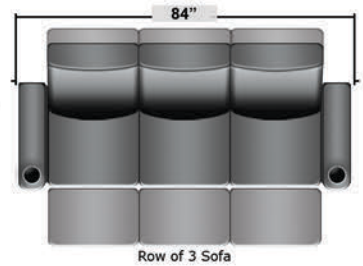

Pieces & Dimensions

Single Recliner

Upright Seating Position

T.V. Position Recline

Fully Reclined Position

Distance from wall needed for full recline: 3"

Popular Configurations

Row of 2

Row of 2 Loveseat

Row of 3

Row of 3 Sofa

Row of 3 Loveseat Right

Row of 3 Loveseat Left

Row of 4

Row of 4 Sofa

Row of 4 Middle Loveseat

Row of 4 Dual Loveseats

Row of 5

Row of 5 Sofa

All information is accurate at time of publishing and is subject to change at anytime.