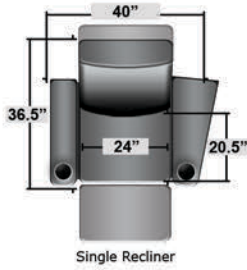

Pieces & Dimensions

Single Recliner

Upright Seating Position

T.V. Position Recline

Fully Reclined Position

Distance from wall needed for full recline: 3"

Popular Configurations

Row of 2

Row of 2 Loveseat

Row of 3

Row of 3 Sofa

Row of 3 Loveseat Right

Row of 3 Loveseat Left

Row of 4

Row of 4 Sofa

Row of 4 Middle Loveseat

Row of 4 Dual Loveseats

Row of 5

Row of 5 Sofa

All information is accurate at time of publishing and is subject to change at anytime.