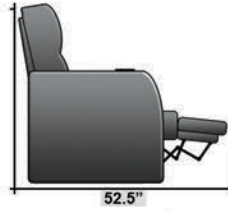

Pieces & Dimensions

Single Recliner

Upright Seating Position

T.V. Position Recline

Fully Reclined Position

Distance from wall needed for full recline: 3"

Popular Configurations

Row of 2

Row of 2 Loveseat

Row of 3

Row of 3 Sofa

Row of 3 Loveseat Right

Row of 3 Loveseat Left

Row of 4

Row of 4 Sofa

Row of 4 Middle Loveseat

Row of 4 Dual Loveseats

Row of 5

Row of 5 Sofa

All information is accurate at time of publishing and is subject to change at anytime.