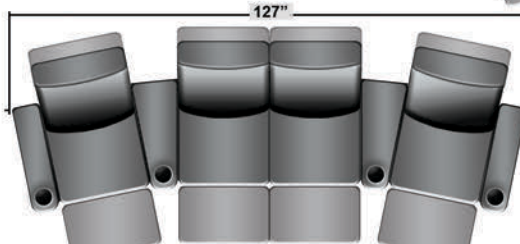

Pieces & Dimensions

Single Recliner

Upright Seating Position

T.V. Position Recline

Fully Reclined Position

Distance from wall needed for full recline: 3"

Popular Configurations

Row of 2

Row of 2 Loveseat

Row of 3

Row of 3 Sofa

Row of 3 Loveseat Right

Row of 3 Loveseat Left

Row of 4

Row of 4 Sofa

Row of 4 Middle Loveseat

Row of 4 Dual Loveseats

Row of 5

Row of 5 Sofa

All information is accurate at time of publishing and is subject to change at anytime.