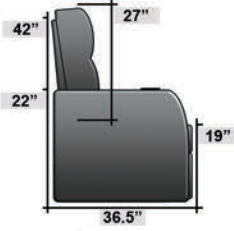

Pieces & Dimensions

Single Recliner

Upright Seating Position

T.V. Position Recline

Fully Reclined Position

Distance from wall needed for full recline: 3"

Popular Configurations

Row of 2

Row of 2 Loveseat

Row of 3

Row of 3 Sofa

Row of 3 Loveseat Right

Row of 3 Loveseat Left

Row of 4

Row of 4 Sofa

Row of 4 Middle Loveseat

Row of 4 Dual Loveseats

Row of 5

Row of 5 Sofa

All information is accurate at time of publishing and is subject to change at anytime.