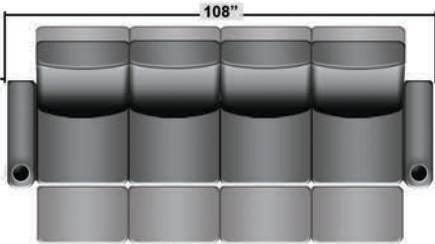

Pieces & Dimensions

Single Recliner

Upright Seating Position

T.V. Position Recline

Fully Reclined Position

Distance from wall needed for full recline: 3"

Popular Configurations

Row of 2

Row of 2 Loveseat

Row of 3

Row of 3 Sofa

Row of 3 Loveseat Right

Row of 3 Loveseat Left

Row of 4

Row of 4 Sofa

Row of 4 Middle Loveseat

Row of 4 Dual Loveseats

Row of 5

Row of 5 Sofa

All information is accurate at time of publishing and is subject to change at anytime.