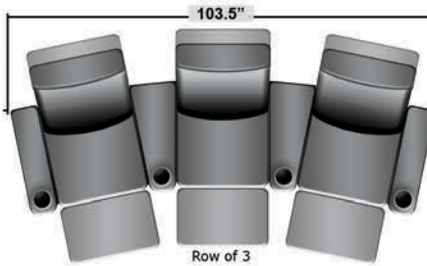

Pieces & Dimensions

Single Recliner

Upright Seating Position

T.V. Position Recline

Fully Reclined Position

Distance from wall needed for full recline: 3"

Popular Configurations

Row of 2

Row of 2 Loveseat

Row of 3

Row of 3 Sofa

Row of 3 Loveseat Right

Row of 3 Loveseat Left

Row of 4

Row of 4 Sofa

Row of 4 Middle Loveseat

Row of 4 Dual Loveseats

Row of 5

Row of 5 Sofa

All information is accurate at time of publishing and is subject to change at anytime.