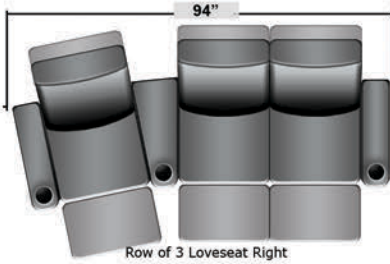

Pieces & Dimensions

Single Recliner

Upright Seating Position

T.V. Position Recline

Fully Reclined Position

Distance from wall needed for full recline: 3"

Popular Configurations

Row of 2

Row of 2 Loveseat

Row of 3

Row of 3 Sofa

Row of 3 Loveseat Right

Row of 3 Loveseat Left

Row of 4

Row of 4 Sofa

Row of 4 Middle Loveseat

Row of 4 Dual Loveseats

Row of 5

Row of 5 Sofa

All information is accurate at time of publishing and is subject to change at anytime.