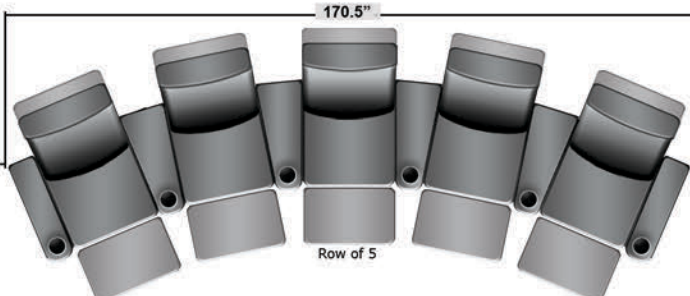

Pieces & Dimensions

Single Recliner

Upright Seating Position

T.V. Position Recline

Fully Reclined Position

Distance from wall needed for full recline: 3"

Popular Configurations

Row of 2

Row of 2 Loveseat

Row of 3

Row of 3 Sofa

Row of 3 Loveseat Right

Row of 3 Loveseat Left

Row of 4

Row of 4 Sofa

Row of 4 Middle Loveseat

Row of 4 Dual Loveseats

Row of 5

Row of 5 Sofa

All information is accurate at time of publishing and is subject to change at anytime.